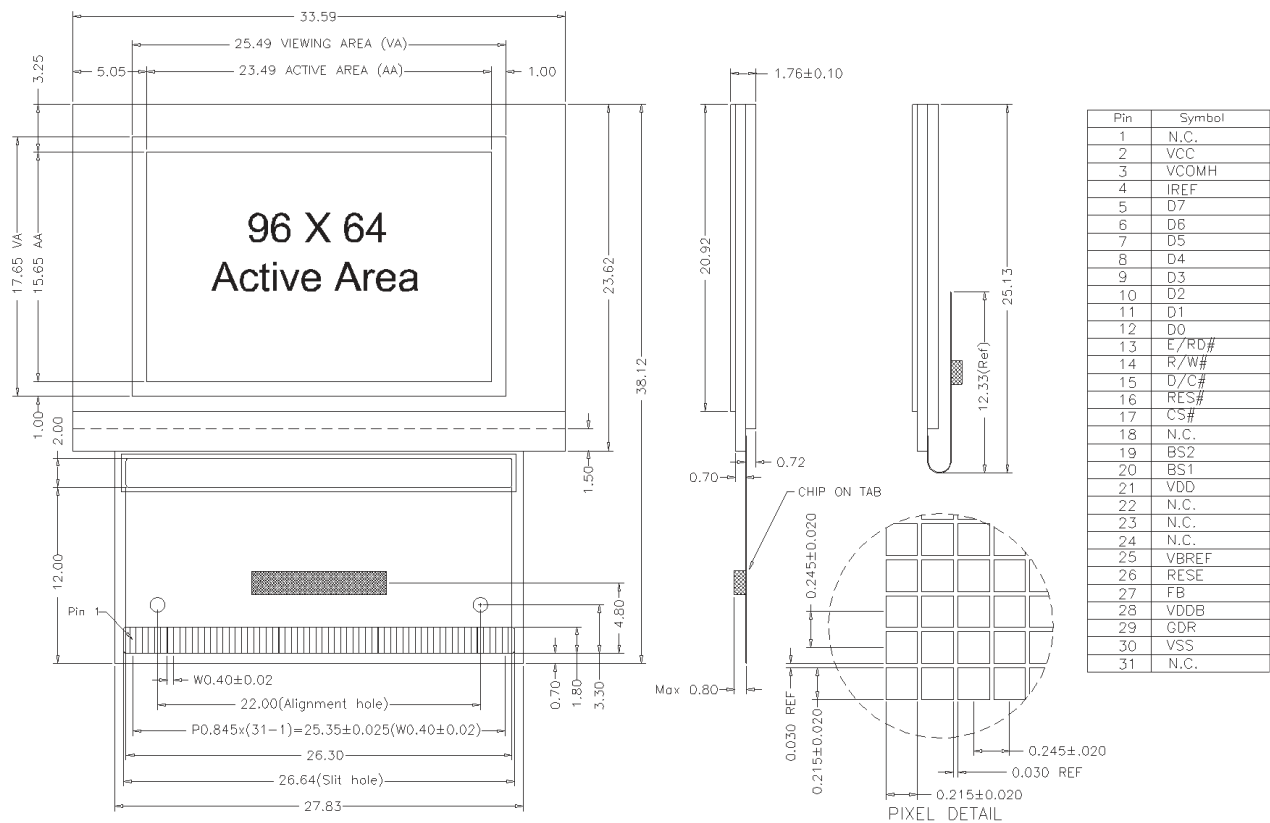

### Specifications

Display Format	96 Columns x 64 Rows				
Diagonal	1.1 inch				
Pixel Pitch	0.245 mm x 0.245 mm				
Color, Luminance & Lifetime	Color On Demand	CIE x	CIE y	cd/m <sup>2</sup>	Lifetime hrs, 25°C
	Elegance Yellow	0.46	0.54	100/200*	40K/10K*
	Lime Green	0.37	0.62	100	10K
	Tiger Orange	0.63	0.37	60	10K
	Galaxy White	0.25	0.25	35	TBA
Grayscale	1 or 4 bit				
Active Area	23.49 (W) X 15.65 (H) mm				
Module Size	33.59 (W) X 38.12 (H) X 1.72 (T) mm				
Viewing Angle	180°				
Contrast Ratio	2000:1 dark ambient				
Temperature	-30°C to +70°C Operating				
Voltage	2.4V – 3.5V (Logic) 12V – 13V (OLED Supply)				
Power	0.05 mW (Sleep Mode)				
Interface	Parallel or Serial, TAB interconnect				
Driver	SSD1303/SDD0323 on TAB				
Weight	2.95g nominal				

# Mechanical Dimensions and Pin Description