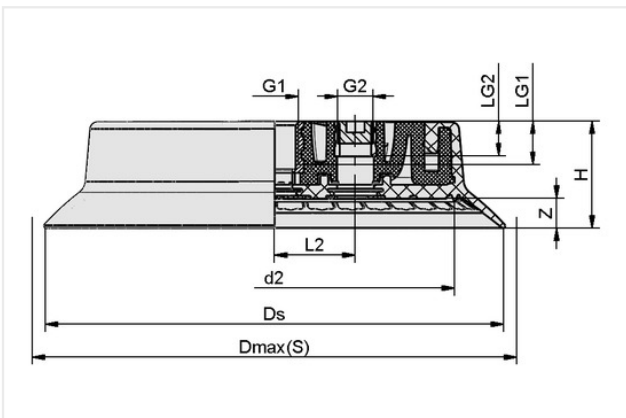

### Suction plate (round), universal, for smooth and slightly rough surfaces

Size: 125

Suction cup material: Nitrile rubber NBR

Material hardness [Shore A]: 60 Shore A

contains: Screw plug

### Design Data

Attribute	Value
d2	98 mm
Dmax(S)	132 mm
Ds	125 mm
G1	G1/4"-F
G2	G1/8"-F
H	29 mm
L2	22 mm
LG1	11.80 mm
LG2	9.50 mm
Z (Stroke)	8 mm

### Technical Data

Attribute	Value
Product family	SUF
Size	125
Suction cup material	Nitrile rubber NBR
Material hardness [Shore A]	60 Shore A
Volume	96 cm <sup>3</sup>
Suction force d2	450 N
Suction force (-600mbar)	730 N
Curve radius (min) (convex)	250 mm

## Suction plate (round)

SUF 125 NBR-60 G1/4-IG VRS

Part no...:10.01.01.14316

<https://www.schmalz.com/10.01.01.14316>

Hose diameter (empf.) d	9 mm
Weight	195 g