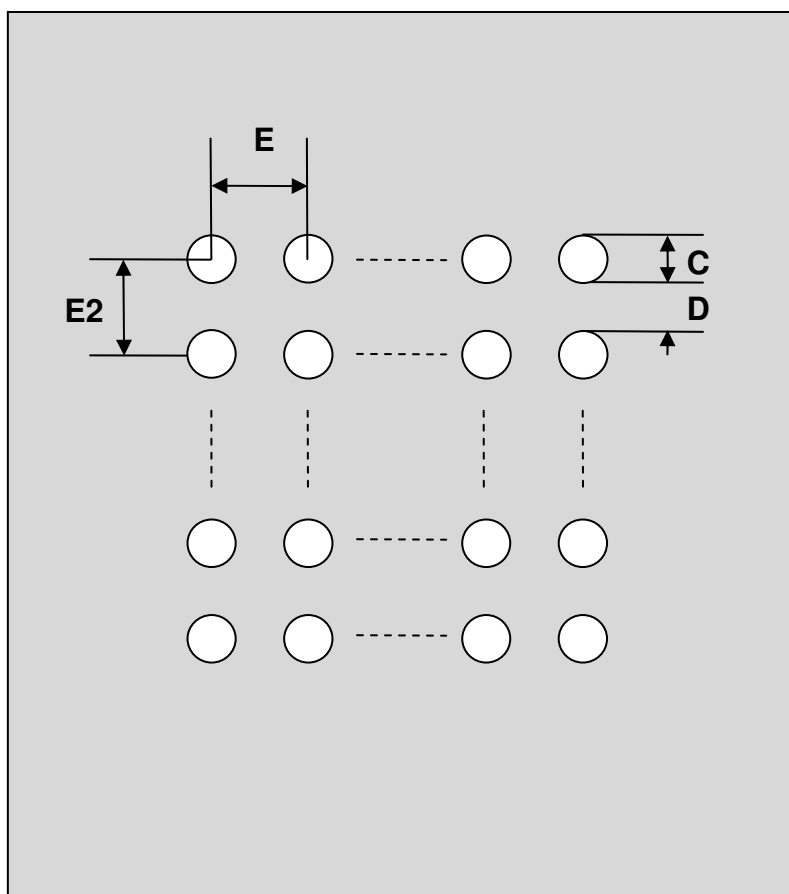

BGA-484 Stencil (1.27 mm pitch, 22 x 22 grid)

DIMENSIONS						
REF.	mm			inches		
	MIN.	TYP.	MAX.	MIN.	TYP.	MAX.
C		0.60				
D		0.67				
E		1.27				
E2		1.27				

Top View (SMT Footprint)

(Representative drawing only - not to scale)