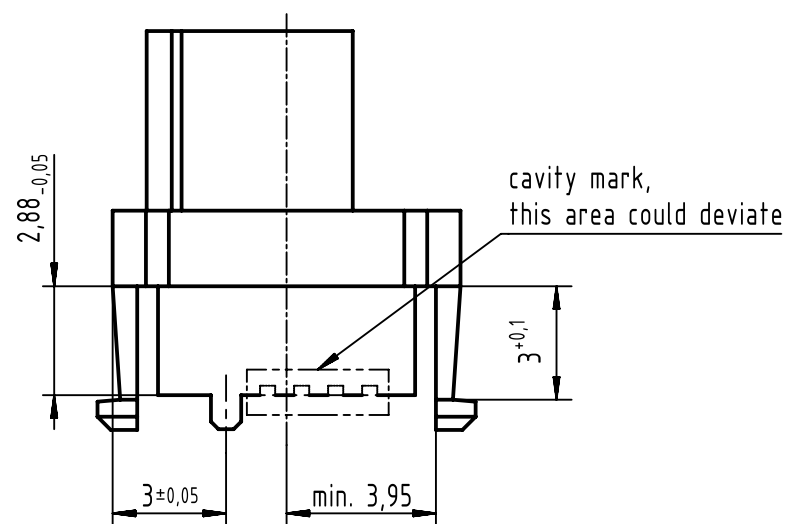

A

B

C

D

colour: RAL 3018 (strawberry red)

	All rights reserved Department EL PD	All Dimensions in mm Original Size DIN A4		Scale 5:1	Free size tol. complementary IEC 61076-4-101	Ref. Sub.
		Created by STORCK	Inspected by TADJE	Standardisation HOFFMANN	Date 2018-11-12	State Final Release
HARTING Electronics GmbH D-32339 Espelkamp		Title har-bus HM coding key (code-no. 3567) for female conn.			Doc-Key / ECM-Nr. 100075009/UGD/001/D 50000014:3134	
		Type TB	Number 17790000028		Rev. D	Page 1/1