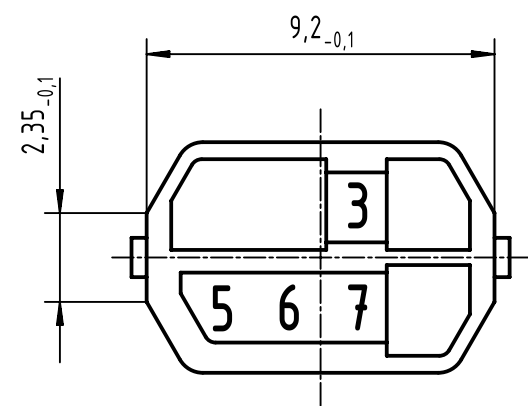

A

B

C

D

colour: RAL 3018 (strawberry red)

	All rights reserved Department EL PD	All Dimensions in mm Original Size DIN A4		Scale 5:1	Free size tol. complementary IEC 61076-4-101	Ref. Sub.
		Created by STORCK	Inspected by TADJE	Standardisation HOFFMANN	Date 2018-11-12	State Final Release
HARTING Electronics GmbH D-32339 Espelkamp		Title har-bus HM coding key (code-no. 3567) for female conn.			Doc-Key / ECM-Nr. 100075009/UGD/001/D 50000014:3134	
		Type TB	Number 17790000028		Rev. D	Page 1/1