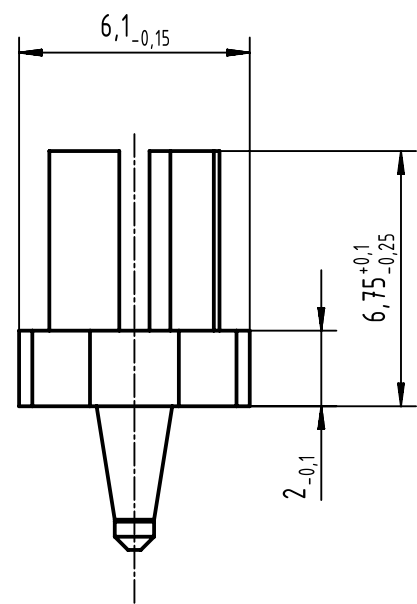

A

B

C

D

colour: RAL 3018 (strawberry red)

	All rights reserved Department EL PD	All Dimensions in mm Original Size DIN A4		Scale 5:1	Free size tol. complementary IEC 61076-4-101	Ref. Sub.
		Created by STORCK	Inspected by TADJE	Standardisation HOFFMANN	Date 2018-11-12	State Final Release
HARTING Electronics GmbH D-32339 Espelkamp		Title har-bus HM coding key (code-no. 3567) for female conn.			Doc-Key / ECM-Nr. 100075009/UGD/001/D 50000014:3134	
		Type TB	Number 17790000028		Rev. D	Page 1/1