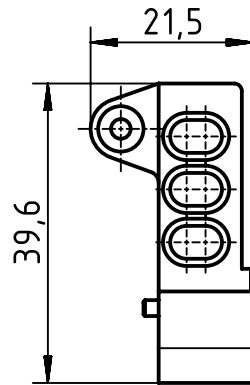

1 2 3 4 5 6

A

B

C

D

	All rights reserved Department EL PD - DE	Created by FINKEV		Inspected by RIEPE		Standardisation RUETERA		Date 2018-01-17		State Final Release	
		Title Locator Han C 4/6/10mm ² f. 0377								Doc-Key / ECM-Nr. 100759077/UGD/001/A 500000129937	
HARTING Electric GmbH & Co. KG D-32339 Espelkamp		Type TB		Number 09 99 000 0963				Rev. A		Page 1/1	