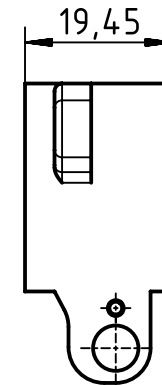

1 2 3 4 5 6

A

B

C

D

	All rights reserved Department EL PD - DE	Created by FINKEV		Inspected by RIEPE		Standardisation RUETERA		Date 2018-01-17		State Final Release	
		Title Locator Han C 4/6/10mm ² f. 0377								Doc-Key / ECM-Nr. 100759077/UGD/001/A 500000129937	
HARTING Electric GmbH & Co. KG D-32339 Espelkamp		Type TB		Number 09 99 000 0963				Rev. A		Page 1/1	