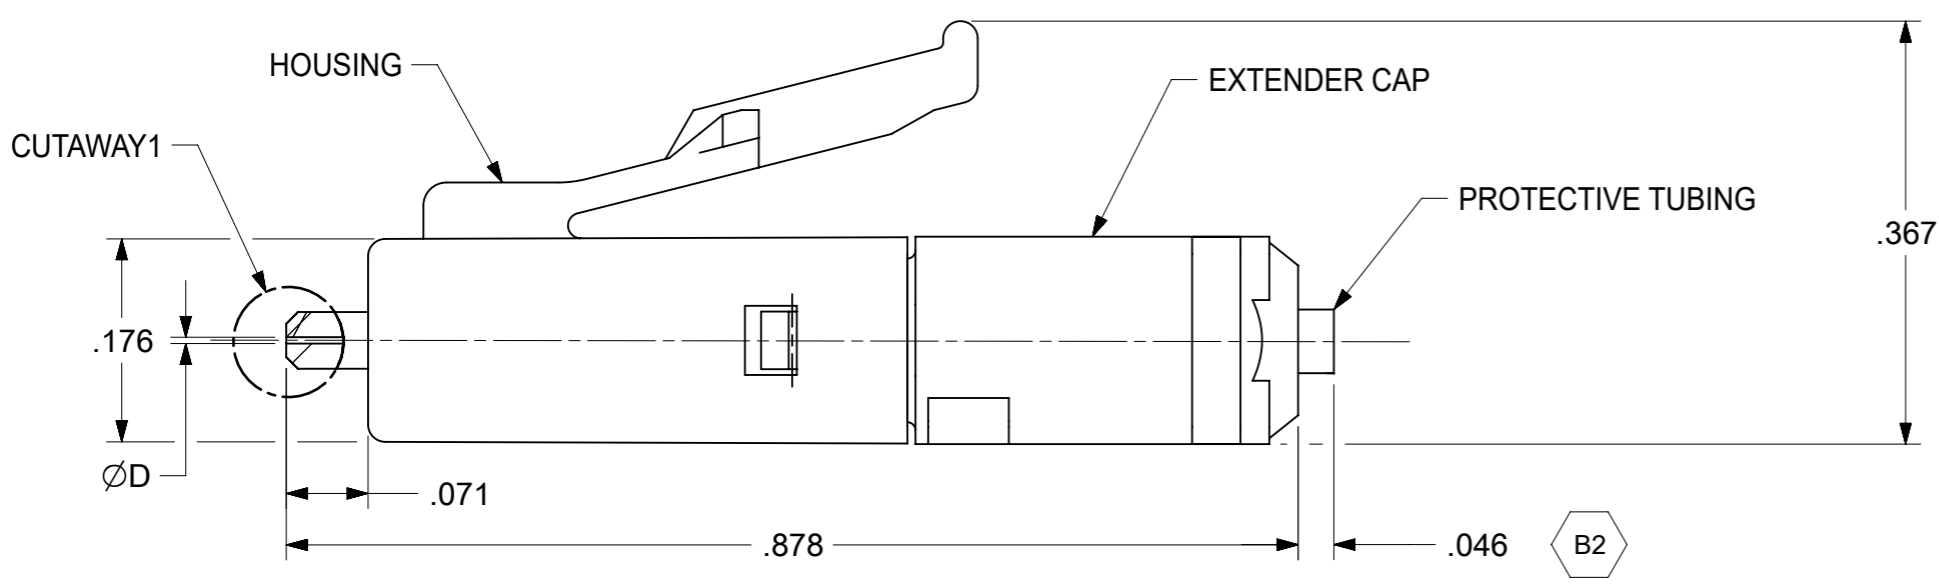

HEAD P/N	ØD (µm)	LC HOUSING COLOR	EXTENDER CAP COLOR	CABLE TYPE
86025-2831	125.5	BLUE	BLUE	SINGLE MODE
86025-2835		BEIGE	BEIGE	MULTIMODE
86025-2832	127			
86025-2833	125	BLUE	BLUE	SINGLE MODE
86025-2834	126	BLUE	BLUE	SINGLE MODE
86025-2836		BEIGE	BEIGE	MULTIMODE

ISO VIEW
SCALE 4:1

NOTES:

- DUST CAP IS NOT SHOWN.
DUST CAP JUST BULK PACKAGE WITH HEAD, NO NEED ASSEMBLE WITH HEAD
- ALL DIMENSIONS ARE FOR REFERENCE ONLY.

THIS DRAWING CONTAINS INFORMATION THAT IS PROPRIETARY TO MOLEX ELECTRONIC TECHNOLOGIES, LLC AND SHOULD NOT BE USED WITHOUT WRITTEN PERMISSION									
DIMENSION UNITS INCH		SCALE 5:1		CURRENT REV DESC:				molex	
GENERAL TOLERANCES (UNLESS SPECIFIED)				EC NO: 716203					
ANGULAR TOL ± 0.5°				DRWN: JHUANG18 2022/07/13				LC CONNECTOR HEAD DOUBLE CONNECTOR	
4 PLACES ±				CHK'D: IGUMIN 2022/08/05				PRODUCT CUSTOMER DRAWING	
3 PLACES ±				APPR: IGUMIN 2022/08/05				DOCUMENT NUMBER	
2 PLACES ±				INITIAL REVISION:				SD-86025-283X	
1 PLACE ±				DRWN: SDXIE 2015/10/30				DOC TYPE	
0 PLACES ±				APPR: IGUMIN 2015/11/05				DOC PART	
DRAFT WHERE APPLICABLE MUST REMAIN WITHIN DIMENSIONS				THIRD ANGLE PROJECTION		DRAWING		REVISION	
A3-SIZE		SERIES		MATERIAL NUMBER		CUSTOMER		SHEET NUMBER	
A3-SIZE		86025		SEE TABLE		GENERAL MARKET		1 OF 1	