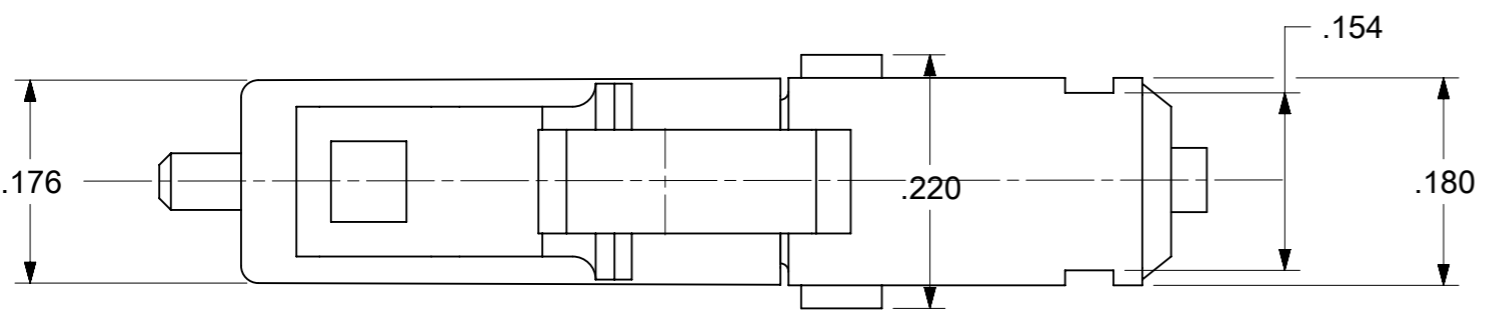

HEAD P/N	ØD (µm)	LC HOUSING COLOR	EXTENDER CAP COLOR	CABLE TYPE
86025-2831	125.5	BLUE	BLUE	SINGLE MODE
86025-2835		BEIGE	BEIGE	MULTIMODE
86025-2832	127			
86025-2833	125	BLUE	BLUE	SINGLE MODE
86025-2834	126	BLUE	BLUE	SINGLE MODE
86025-2836		BEIGE	BEIGE	MULTIMODE

ISO VIEW
SCALE 4:1

NOTES:

- DUST CAP IS NOT SHOWN.
DUST CAP JUST BULK PACKAGE WITH HEAD, NO NEED ASSEMBLE WITH HEAD
- ALL DIMENSIONS ARE FOR REFERENCE ONLY.

THIS DRAWING CONTAINS INFORMATION THAT IS PROPRIETARY TO MOLEX ELECTRONIC TECHNOLOGIES, LLC AND SHOULD NOT BE USED WITHOUT WRITTEN PERMISSION									
DIMENSION UNITS INCH		SCALE 5:1		CURRENT REV DESC:				molex	
GENERAL TOLERANCES (UNLESS SPECIFIED)				EC NO: 716203					
ANGULAR TOL ± 0.5°				DRWN: JHUANG18 2022/07/13				LC CONNECTOR HEAD DOUBLE CONNECTOR	
4 PLACES ±				CHK'D: IGUMIN 2022/08/05				PRODUCT CUSTOMER DRAWING	
3 PLACES ±				APPR: IGUMIN 2022/08/05				DOCUMENT NUMBER	
2 PLACES ±				INITIAL REVISION:				SD-86025-283X	
1 PLACE ±				DRWN: SDXIE 2015/10/30				DOC TYPE	
0 PLACES ±				APPR: IGUMIN 2015/11/05				DOC PART	
DRAFT WHERE APPLICABLE MUST REMAIN WITHIN DIMENSIONS				THIRD ANGLE PROJECTION		DRAWING		REVISION	
A3-SIZE		SERIES		MATERIAL NUMBER		CUSTOMER		SHEET NUMBER	
A3-SIZE		86025		SEE TABLE		GENERAL MARKET		1 OF 1	