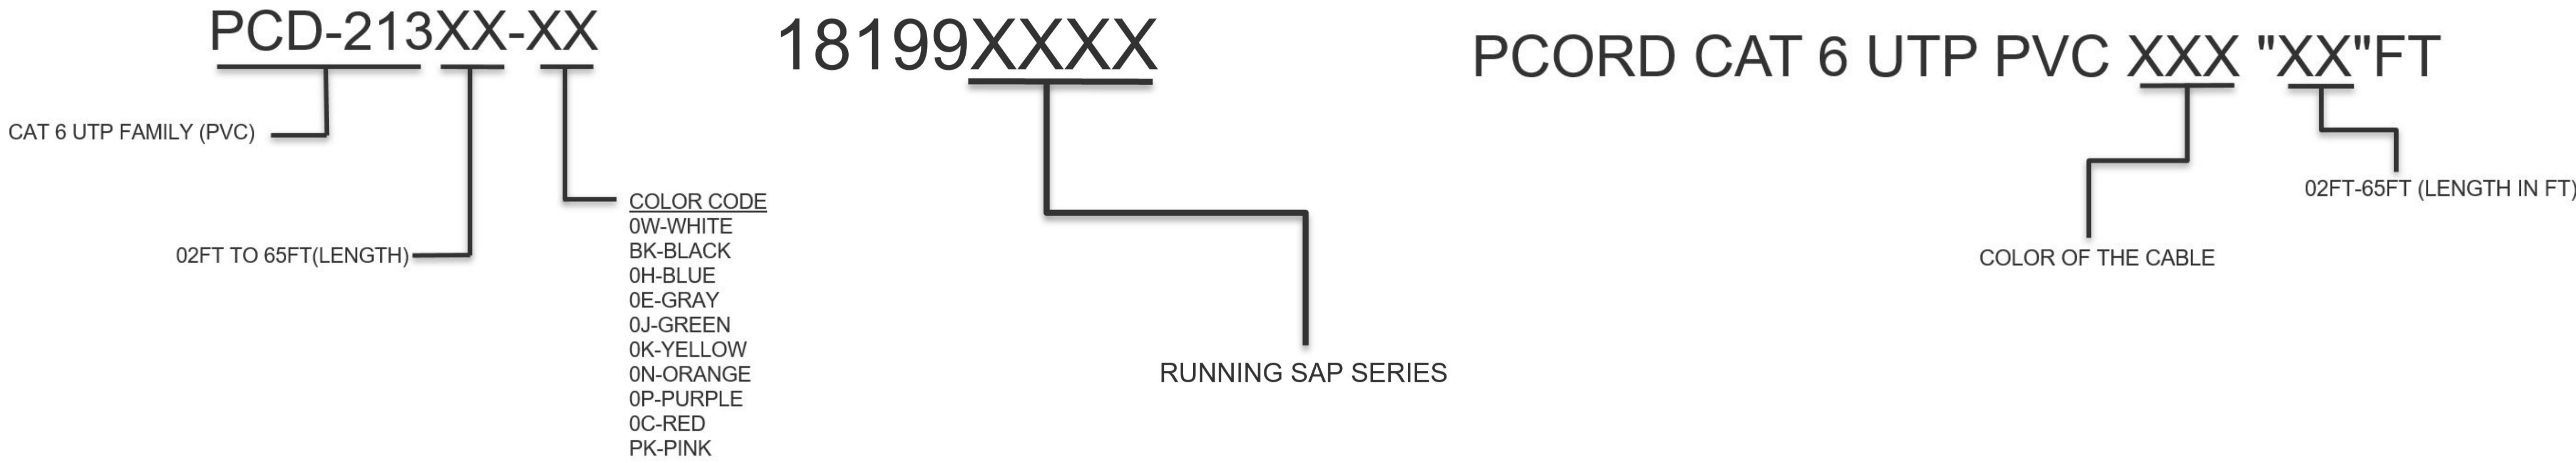

NOTE:
IMPERIAL LENGTH PART NUMBER MATRIX CAN BE GENERATED BASED
ON THE BELOW PROVIDED PARTMATRIX

MPN NO.	SAP NO.	DESCRIPTION	REMARKS
PCD-213XX-XX	18199XXXX	PCORD CAT 6 UTP PVC XXX "XX"FT	REFER NOTE 3

FUNCTIONAL SYMBOLS $\frac{F}{A} = 0$ $\frac{F}{C} = 0$ $\frac{F}{P} = 0$ DIVISIONAL SYMBOLS	THIS DRAWING CONTAINS INFORMATION THAT IS PROPRIETARY TO MOLEX ELECTRONIC TECHNOLOGIES, LLC AND SHOULD NOT BE USED WITHOUT WRITTEN PERMISSION	CURRENT REV DESC:								
	DIMENSION UNITS	SCALE	GENERAL TOLERANCES (UNLESS SPECIFIED)				DOCUMENT NUMBER	DOC TYPE	DOC PART	REVISION
	mm	NTS	ANGULAR TOL ± °		SD-18199-001	PSD	001	C		
	4 PLACES ±	EC NO: 646210	INITIAL REVISION:		MATERIAL NUMBER	CUSTOMER	SHEET NUMBER			
3 PLACES ±	DRWN: SRAVAL01 2020/09/28	DRWN: PS03 2010/11/19		SEE CHART	GENERAL MARKET	4 OF 5				
2 PLACES ±	CHK'D: RCG 2020/10/28	APPR: RCG 2020/10/28								
1 PLACE ± 0.5	DRAFT WHERE APPLICABLE MUST REMAIN WITHIN DIMENSIONS		THIRD ANGLE PROJECTION	DRAWING	SERIES					
0 PLACES ±	A1-SIZE		18199