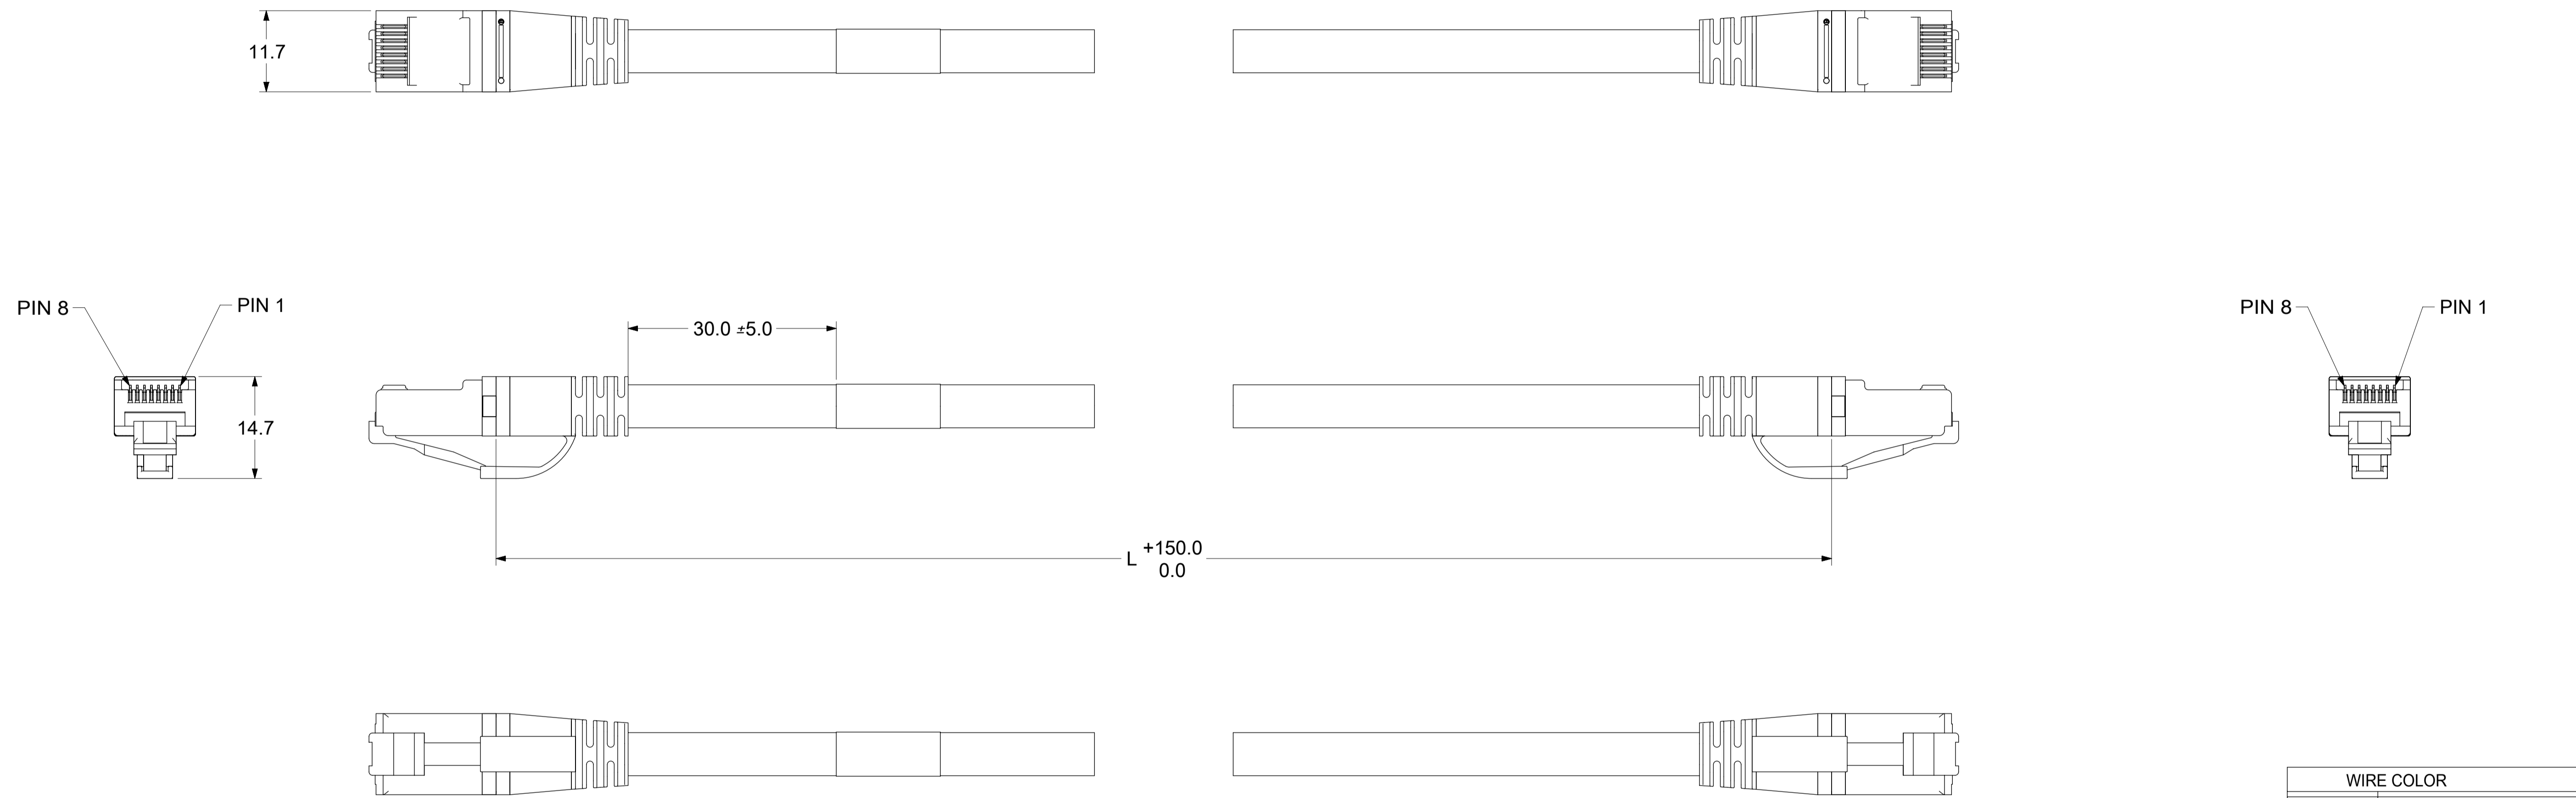

NOTES:

1. MATERIAL AND FINISH:
 - A. RJ45 PLUG : CLEAR POLYCARBONATE (PC).
 - B. BOOT : CLEAR POLYCARBONATE (PC),
 - C. CONTACTS: COPPER ALLOY,
FINISH: SELECTIVE GOLD PLATING.
 - D. CABLE JACKET: LS0H OR PVC
2. PACKAGING:
 - PATCH CORD IS INDIVIDUALLY COILED, SECURED WITH A TWIST TIE AND IS PACKED IN A SEALED BAG.
 - THE QUANTITY OF PATCH CORDS IN THE CARTON BOX WILL DEPEND UPON THE LENGTH OF THE CORDS.
3. IMPERIAL LENGTH PATCH CORDS MPN NUMBERS SHOULD BE GENERATED FROM THE LENGTH OF 2FT TO 65FT, 0.5FT INCREMENT FOR ANY OF THESE LENGTHS (FOR EXAMPLE: 2.5FT,3.5FT ETC) ARE NOT AVAILABLE TO ORDER.
4. REFER SHEET 2 AND 3 FOR STANDARD PATCH CORD LENGTHS IN METER AND COLORS REFER SHEET 4 AND 5 FOR THE IMPERIAL LENGTH PART NUMBER MATRIX.
5. PATCH CORD ARE SUITABLE FOR EIA 568A OR 568B APPLICATIONS.
6. CONTACT MOLEX FOR LENGTHS OR COLORS NOT SPECIFIED ON SHEET 2 AND 3.

WIRE COLOR	
PIN NO.	WIRING SEQUENCE:
1	WHITE/ORANGE
2	ORANGE
3	WHITE/GREEN
4	BLUE
5	WHITE/BLUE
6	GREEN
7	WHITE/BROWN
8	BROWN

FUNCTIONAL SYMBOLS FA = 0 FC = 0 FP = 0 DIVISIONAL SYMBOLS	THIS DRAWING CONTAINS INFORMATION THAT IS PROPRIETARY TO MOLEX ELECTRONIC TECHNOLOGIES, LLC AND SHOULD NOT BE USED WITHOUT WRITTEN PERMISSION DIMENSION UNITS: mm SCALE: NTS GENERAL TOLERANCES (UNLESS SPECIFIED) ANGULAR TOL: ± ° 4 PLACES ± 3 PLACES ± 2 PLACES ± 1 PLACE ± 0.5 0 PLACES ± DRAFT WHERE APPLICABLE MUST REMAIN WITHIN DIMENSIONS	CURRENT REV DESC: EC NO: 646210 DRWN: SRAVAL01 2020/09/28 CHKD: RCG 2020/10/28 APPR: RCG 2020/10/28 INITIAL REVISION: DRWN: PS03 2010/11/19 APPR: RGOPALAKRISH 2010/12/28	 PATCH CORD CAT6 U/UTP			
				PRODUCT CUSTOMER DRAWING		
			DOCUMENT NUMBER: SD-18199-001 DOC TYPE: PSD DOC PART: 001 REVISION: C			
			MATERIAL NUMBER: SEE CHART CUSTOMER: GENERAL MARKET SHEET NUMBER: 1 OF 5			