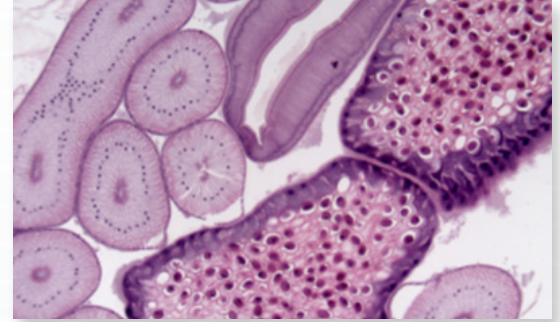

- All-In-One Camera**
View, Capture, & Save Images/Videos
- HDMI Mode**
View 1080p live images on an HD Monitor
- USB Mode**
Utilize advanced measurement software on PC
- Enhances Productivity**
Eliminates eye strain & body fatigue

Excellent Color Reproduction

Mighty Cam ES

w/ USB + HDMI Outputs & SD Card Port

The Mighty Cam ES is a streamlined HDMI/USB camera designed for quick and accurate inspection. View 1080p live images on your HD monitor, or utilize the advanced measurement software on your PC. Capture true-to-life images and videos directly to the SD Card or on your PC. The 5mp HD image sensor provides detailed images with true-to-life color reproduction.

The industry-standard C C/S mount makes this camera compatible with most macro/micro lenses and trinocular microscopes. The universal 1/4-20 mount on the back of the camera works with most camera stands.