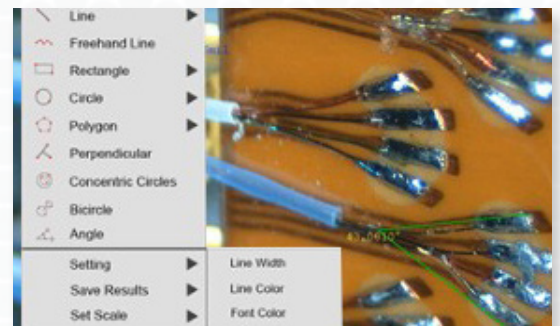

HDMI Mode: Image/Video Capture, On-Screen Tools (No PC required)

Mighty Cam ES	
Item #	26100-259
Software	USB 2.0 Mosaic V2 | HDMI Cloud 1.0 ver
Resolution	2MP 2592 (H) x 1944 (V)
Frame Rate	USB 2.0 @ 15FPS | HDMI @ 15FPS
Data Interface	HDMI, USB 2.0, SD Card
Optical Interface	Standard C Mount