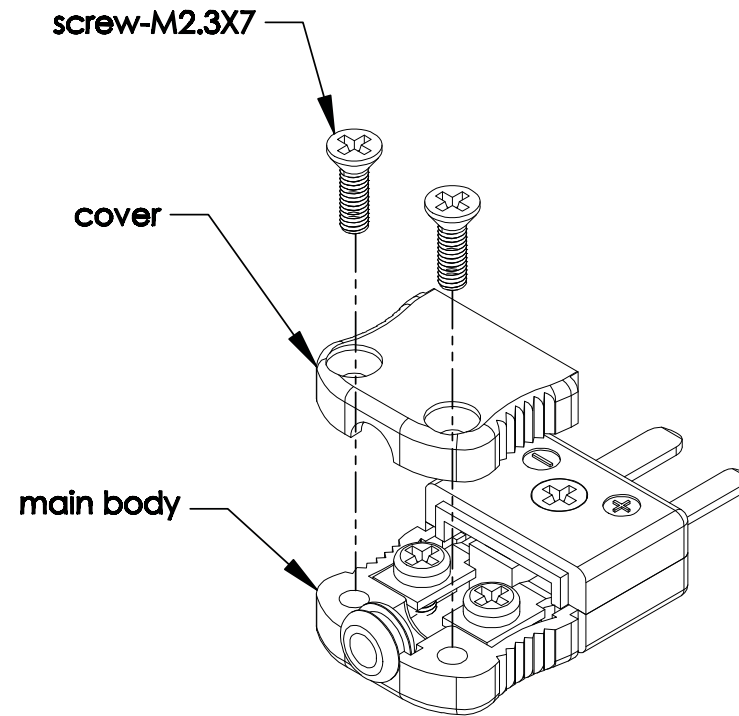

# Male K-Type Thermocouple Plug

Copyright © 2014 Test Products International, Inc.

<b>Item</b> Thermocouple Plug	<b>Type</b> K	<b>Connection Type</b> Miniature	<b>Characteristics</b> Flat Pins Screw Terminals	<b>Color</b> Yellow
----------------------------------	------------------	-------------------------------------	--	------------------------