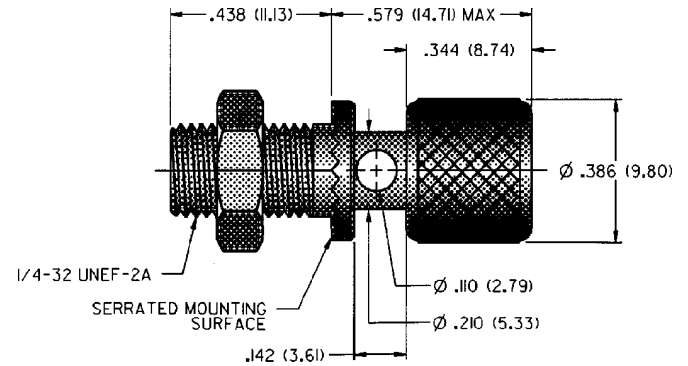

# Binding Post - Uninsulated With Knurled Thumb - Nut-Grounded Type

INCHES (MILLIMETERS)  
CUSTOMER DRAWINGS AVAILABLE UPON REQUEST

## SPECIFICATIONS

**Stud:** Brass per QQ-B-626D

**Finish:** Nickel

**Hardware:** Nickel plated nut (unassembled)

**Panel Thickness:** Up to .281 (7.15)

## RATINGS

**Current:** 15 amps

<b>NICKEL PLATING</b>
<b>PART NO.</b>
111-2223-001

**For Standard Banana Plug: .175 (4.44) Across Flats**

## FEATURES:

- Nickel plated stud with serrated mounting surface prevents turning
- Captive thumb nut .110 (2.79) diameter cross-hole accommodates up to 10 gauge wire