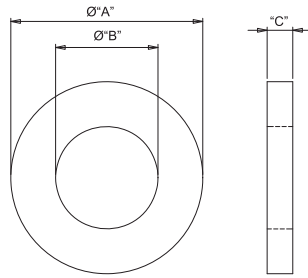

185XXX070409
PEEK Flat Washers

Specifications:

- Material: UL94 V-0 PEEK
- Color: Light Brown

Features:

- Heat Resistant up to 356°F (180°C)

Item No.	Ø"B" I.D.	Ø"A" O.D.	"C"	Fits Screw	Pack Qty.
185020070409	.106 (2.7)	.236 (6)	.020 (.5)	#3 (M2.5)	250
185030070409	.126 (3.2)	.276 (7)	.020 (.5)	#5 (M3)	250
185040070409	.169 (4.3)	.354 (9)	.031 (.8)	#8 (M4)	250
185050070409	.209 (5.3)	.394 (10)	.039 (1)	#10 (M5)	250
185060070409	.252 (6.4)	.492 (12.5)	.063 (1.6)	1/4 (M6)	250
185080070409	.331 (8.4)	.669 (17)	.063 (1.6)	5/16 (M8)	100
185100070409	.413 (10.5)	.827 (21)	.079 (2)	3/8 (M10)	100