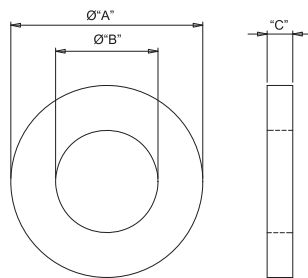

03XXX0011407
PVC Flat Washer

Specifications:

- Material: PVC
- Color: Black

Features:

- No water absorption

Item No.	Ø"B" I.D.	Ø"A" O.D.	"C"	Fits Screw	Pack Qty.
032030011407	.126 (3.2)	.354 (9)	.059 (1.5)	#5 (M3)	1,000
032040011407	.169 (4.3)	.472 (12)	.055 (1.4)	#8 (M4)	1,000
032050011407	.209 (5.3)	.591 (15)	.059 (1.5)	#10 (M5)	500
032060011407	.252 (6.4)	.709 (18)	.079 (2)	1/4 (M6)	500
032080011407	.331 (8.4)	.984 (25)	.098 (2.5)	5/16 (M8)	500
032100011407	.413 (10.5)	1.181 (30)	.118 (3)	3/8 (M10)	250
032120011407	.512 (13.0)	1.575 (40)	.118 (3)	1/2 (M13)	100
033030011407	.126 (3.2)	.591 (15)	.059 (1.5)	#5 (M3)	500
033040011407	.169 (4.3)	.709 (18)	.079 (2)	#8 (M4)	500
033050011407	.209 (5.3)	.984 (25)	.098 (2.5)	#10 (M5)	500
033060011407	.252 (6.4)	1.181 (30)	.118 (3)	1/4 (M6)	100
033080011407	.331 (8.4)	1.575 (40)	.118 (3)	5/16 (M8)	100