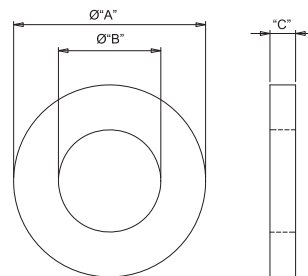

5850X000011
PP Flat Washer

Specifications:

- Material: Polypropylene
- Color: Natural

Item No.	Ø"B" I.D.	Ø"A" O.D.	"C"	Fits Screw	Pack Qty.
585010000011	.169 (4.3)	.354 (9)	.031 (.8)	#8 (M4)	100
585020000011	.209 (5.3)	.394 (10)	.039 (1)	#10 (M5)	100
585030000011	.252 (6.4)	.472 (12)	.063 (1.6)	1/4 (M6)	100
585040000011	.331 (8.4)	.630 (16)	.063 (1.6)	5/16 (M8)	100
585060000011	.413 (10.5)	.787 (20)	.079 (2)	3/8 (M10)	100
585050000011	.512 (13.0)	.945 (24)	.098 (2.5)	1/2 (M12)	100