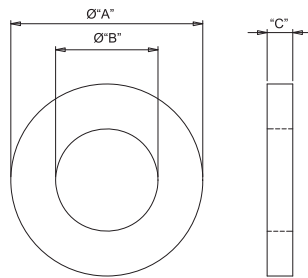

17300XX0022
PC Flat Washers

Specifications:

- Material: Polycarbonate
- Color: Clear

Features:

- High transparency

Item No.	Ø"B" I.D.	Ø"A" O.D.	"C"	Fits Screw	Pack Qty.
173000200022	.083 (2.1)	.157 (4)	.020 (.5)	#2 (M2)	100
173002600022	.106 (2.7)	.236 (6)	.020 (.5)	#3 (M2.5)	100
173000300022	.130 (3.3)	.315 (8)	.031 (.8)	#5 (M3)	100
173000400022	.177 (4.5)	.394 (10)	.031 (.8)	#8 (M4)	100
173000500022	.217 (5.5)	.472 (12)	.039 (1.0)	#12 (M5)	100
173000600022	.256 (6.5)	.512 (13)	.063 (1.6)	1/4 (M6)	100
173000800022	.335 (8.5)	.709 (18)	.063 (1.6)	1/4 (M8)	100