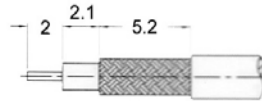

MMCX Connectors

Crimp Type for Flexible Cable

Straight Cable Plug

Cable: RG174/U, 188/U, 316/U

P/N: 1310A204M

RECOMENDED CABLE STRIPPING DIMENSIONS

Crimp Type for Flexible Cable

Straight Cable Jack

Cable: RG174/U, 188/U, 316/U

P/N: 1320A204M

Crimp Type for Flexible Cable

Right Angle Plug

Cable: RG174/U, 188/U, 316/U

P/N: 1313A204M

**Printed Circuit Board
Connectors**

Vertical Jack