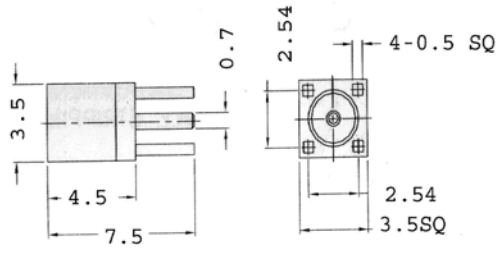

Cable: RG174/U, 188/U, 316/U

P/N: 1320A204M

Crimp Type for Flexible Cable

Right Angle Plug

Cable: RG174/U, 188/U, 316/U

P/N: 1313A204M

**Printed Circuit Board
Connectors**

Vertical Jack