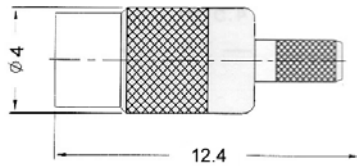

MMCX Connectors

Crimp Type for Flexible Cable

Straight Cable Plug

Cable: RG174/U, 188/U, 316/U

P/N: 1310A204M

RECOMENDED CABLE STRIPPING DIMENSIONS

Crimp Type for Flexible Cable

Straight Cable Jack

Cable: RG174/U, 188/U, 316/U

P/N: 1320A204M

Crimp Type for Flexible Cable

Right Angle Plug

Cable: RG174/U, 188/U, 316/U

P/N: 1313A204M

**Printed Circuit Board
Connectors**

Vertical Jack