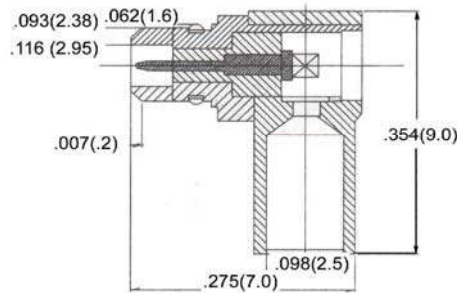

MMCX Connectors

Crimp Type for Flexible Cable

Straight Cable Plug

Cable: RG174/U, 188/U, 316/U

P/N: 1310A204M

RECOMENDED CABLE STRIPPING DIMENSIONS

Crimp Type for Flexible Cable

Straight Cable Jack

Cable: RG174/U, 188/U, 316/U

P/N: 1320A204M

Crimp Type for Flexible Cable

Right Angle Plug

Cable: RG174/U, 188/U, 316/U

P/N: 1313A204M

**Printed Circuit Board
Connectors**

Vertical Jack

P/N: 1361A514