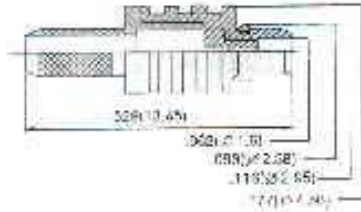

MMCX Connectors

Crimp Type for Flexible Cable

Straight Cable Plug

Cable: RG174/U, 188/U, 316/U

P/N: 1310A204M

RECOMENDED CABLE STRIPPING DIMENSIONS

Crimp Type for Flexible Cable

Straight Cable Jack

Cable: RG174/U, 188/U, 316/U

P/N: 1320A204M

Crimp Type for Flexible Cable

Right Angle Plug

Cable: RG174/U, 188/U, 316/U

P/N: 1313A204M

**Printed Circuit Board
Connectors**

Vertical Jack