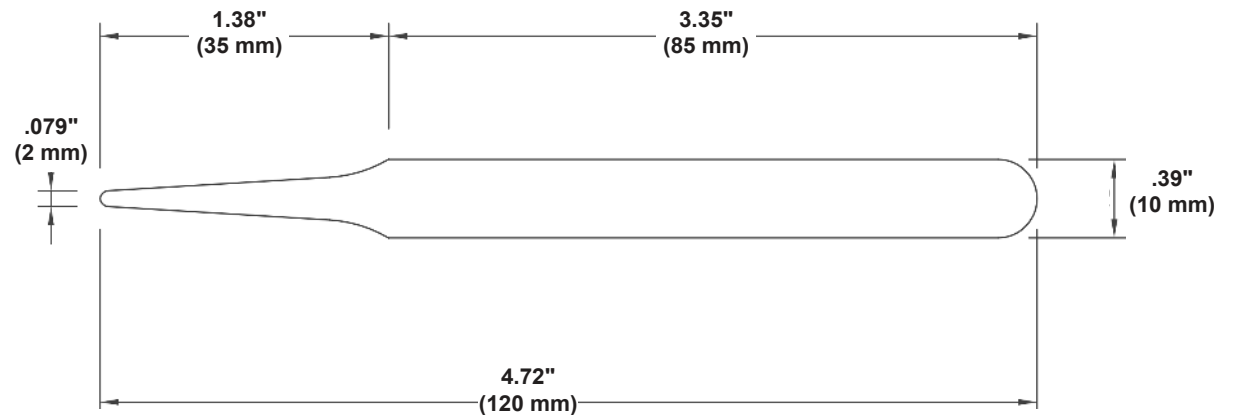

**Features:**

- **International Style:** 2A
- **Material:** Stainless Steel
- **Magnetic Properties:** Anti-Magnetic
- **Corrosion Resistance:** Anti-Acid
- **Finish:** Polished
- **Tips:** Slight Taper, Blunt
- **Made in Switzerland**

Unless otherwise noted, tolerance is  $\pm 10\%$ .

**PRECISION STAINLESS STEEL TWEEZER, SLIGHT TAPER TIP, BLUNT, STYLE 2A**

Specifications and procedures subject to change without notice.

**TRONEX**

2860 CORDELIA RD STE 230, FAIRFIELD CA, 94534  
 PHONE: (909) 627-2453  
 WEBSITE: [TronexTools.com](http://TronexTools.com)

**DRAWING NUMBER**  
 2A-SA-CH

**DATE**  
 APRIL  
 2020