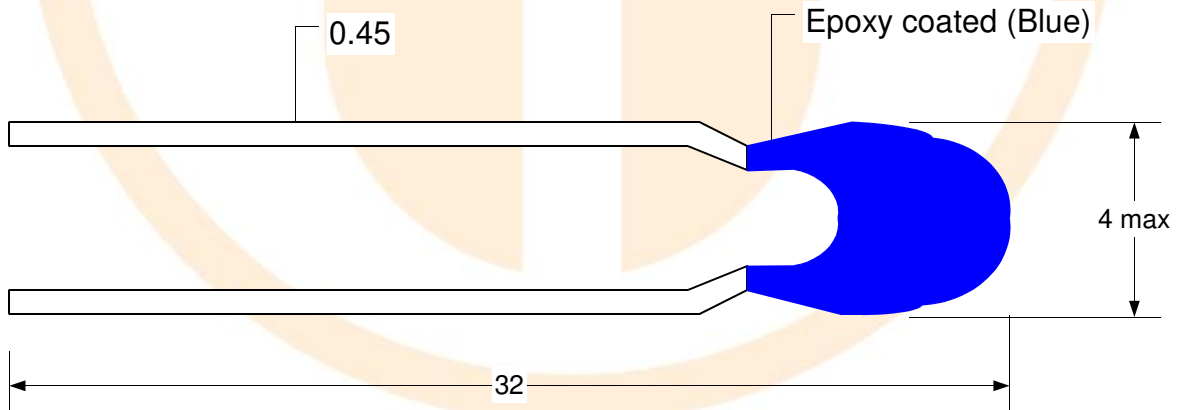

Specification of NTC Thermistor

PART NUMBER: **TT7-100KC3-3**

No. of pages: 5

Date: **04.03.2019**

Revision: **00**

FEATURES:

Element	NTC Thermistor
No-load resistance at 25°C	100 000 Ω
Tolerance at 25°C	± 1%
Beta(25/85) Constant	3 970K ± 1%
Operating temperature range	-40°C ÷ 125°C

DRAWING:

UNITS: [mm]