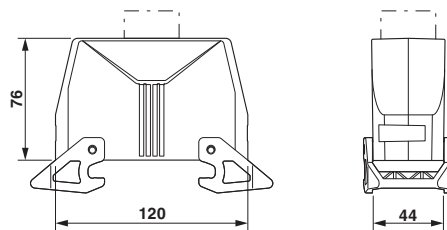

Sleeve housing B24, With double locking latch, Material: Die-cast aluminum, salt water resistant, Cable outlets: 1, straight, Height: 76 mm, Cable gland: none, Gland: no, 1x Pg29, Standard

Why buy this product

- good shielding in the event of electromagnetic interference

Key Commercial Data

Packing unit	1 STK
Custom tariff number	85389099
Country of origin	China

Technical data

Dimensions

Height	76 mm
Width	44 mm
Length	120 mm

Housing - HC-STA-B24-HHWD-1TTP29-EL-AL - 1412772

Technical data

General

Note	for contact inserts HC-B24, BB46, D64, DD108, HV10/16, M
Size	B24
Housing type	Sleeve housing
Locking type	With double locking latch
No. of cable outlets	1
Cable exit	straight
Screw connection	none
Type of the screw connection	1x Pg29
Housing material	Die-cast aluminum, salt water resistant
Housing surface material	Uncoated
Material lock	PA

Drawings

Dimensional drawing

Dimensional drawing

Classifications

eCl@ss

eCl@ss 5.1	27143424
eCl@ss 6.0	27143423
eCl@ss 8.0	27440202
eCl@ss 9.0	27440202

ETIM

ETIM 5.0	EC000437
----------	----------