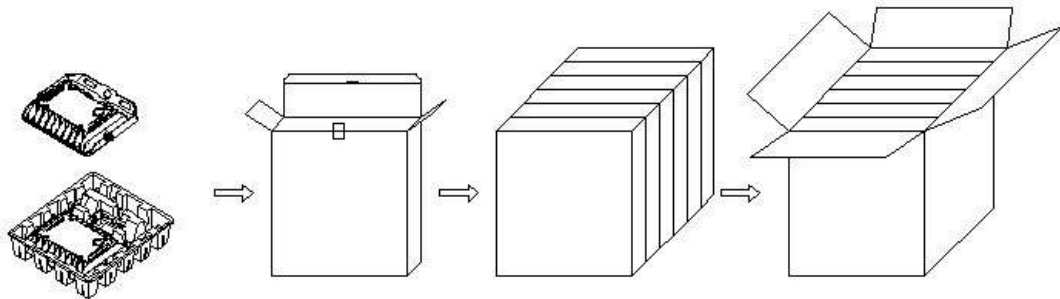

### Packaging

U-Bracket Mount

Optional  
Yoke Mount  
SKU:  
151234

Optional  
Knuckle  
Mount  
SKU:  
151387

Tolerance of Carton Size:  $\pm 0.590551$  in, Tolerance of Weight:  $\pm 10\%$ .

Model	Pcs/Box	Dimensions	Weight	Pallet Quantity	Pallet Weight	Pallet Dimensions
50W U-Bracket Mount	1	13" X 11" X 3"	4 Lb			
50W Yoke Mount	1	13" X 11" X 3"	4 Lb			
50W Knuckle Mount	1	13" X 11" X 3"	4 Lb			
90W U-Bracket Mount	1	14" X 13" X 3"	6 Lb			
90W Yoke Mount	1	14" X 13" X 3"	7 Lb			
90W Knuckle Mount	1	14" X 13" X 3"	6 Lb			