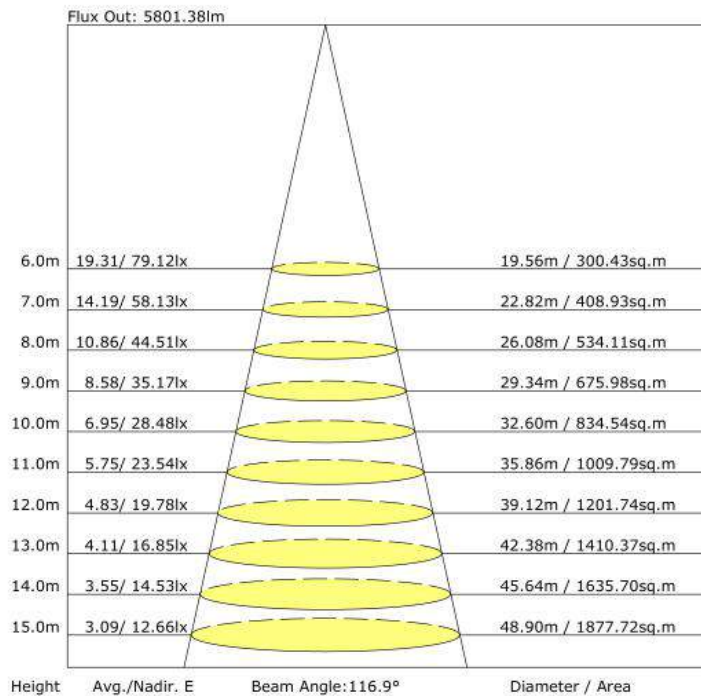

### Distribution Diagram - 50W

#### Luminaire Property

Luminaire Manufacturer:  
Voltage: 121.4 V  
Power: 45.95 W

Current: 0.383 A  
Power Factor: 0.987

Luminous Intensity Distribution Curve

The Average Illuminance Effective Figure

### Dimensions