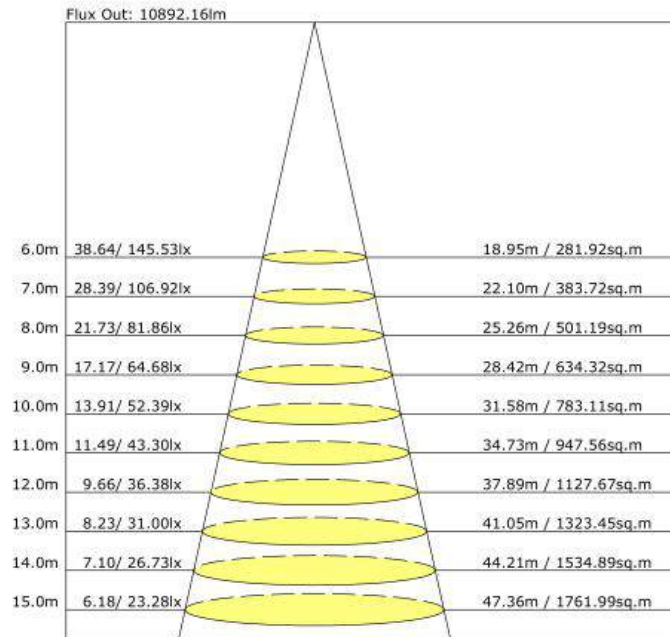

### Dimensions

### Distribution Diagram - 90W

### Photometric Results

IES Classification: Type I  
Total Rated Lamp Lumens: 12919.8 lm  
Efficiency: 100%  
Upward Ratio: 1%  
Central Intensity: 5238.97 cd  
Pos of Max. Intensity: H67.5 V5

Longitudinal Classification: Very Short  
Measurement Flux: 12919.8 lm  
Downward Ratio: 99%  
Luminaire Efficacy Rating (LER): 147.60  
Max. Intensity: 5252.57 cd

Luminous Intensity Distribution Curve

Average Diffuse Angle(50%): 101.8°

The Average Illuminance Effective Figure