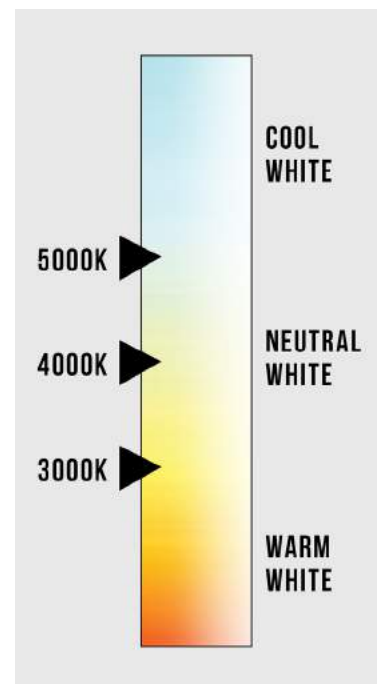

CORRELATED COLOR TEMPERATURE (CCT)