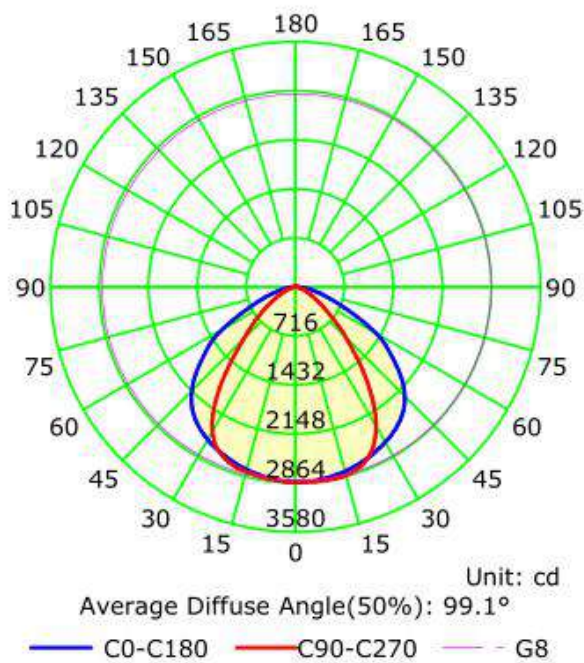

### Distribution Diagram - 50W

#### Luminaire Property

Luminaire Manufacturer:  
Voltage: 121.4 V  
Power: 45.95 W

Current: 0.383 A  
Power Factor: 0.987

#### Photometric Results

IES Classification: Type I  
Total Rated Lamp Lumens: 6650.7 lm  
Efficiency: 100%  
Upward Ratio: 1%  
Central Intensity: 2848.47 cd  
Pos of Max. Intensity: H90 V8

Longitudinal Classification: Very Short  
Measurement Flux: 6650.7 lm  
Downward Ratio: 99%  
Luminaire Efficacy Rating (LER): 144.79  
Max. Intensity: 2864.77 cd

Luminous Intensity Distribution Curve

The Average Illuminance Effective Figure