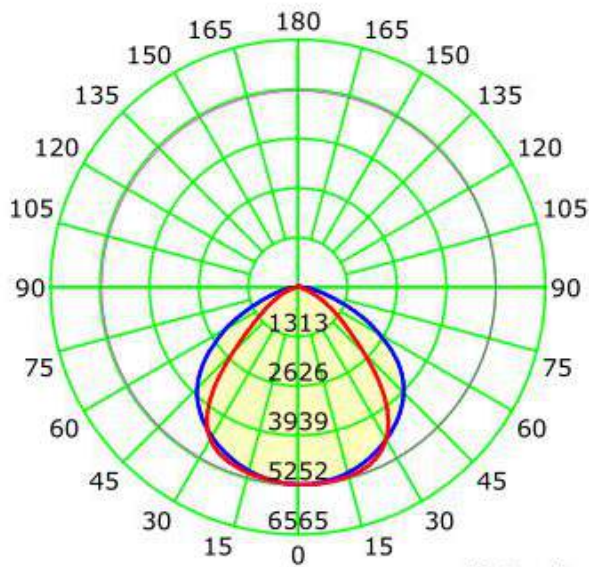

### Distribution Diagram - 90W

### Luminaire Property

Luminaire Manufacturer:  
Voltage: 120.0 V  
Power: 87.56 W

Current: 0.733 A  
Power Factor: 0.995

### Photometric Results

IES Classification: Type I  
Total Rated Lamp Lumens: 12919.8 lm  
Efficiency: 100%  
Upward Ratio: 1%  
Central Intensity: 5238.97 cd  
Pos of Max. Intensity: H67.5 V5

Longitudinal Classification: Very Short  
Measurement Flux: 12919.8 lm  
Downward Ratio: 99%  
Luminaire Efficacy Rating (LER): 147.60  
Max. Intensity: 5252.57 cd

Luminous Intensity Distribution Curve

Average Diffuse Angle(50%): 101.8°

The Average Illuminance Effective Figure