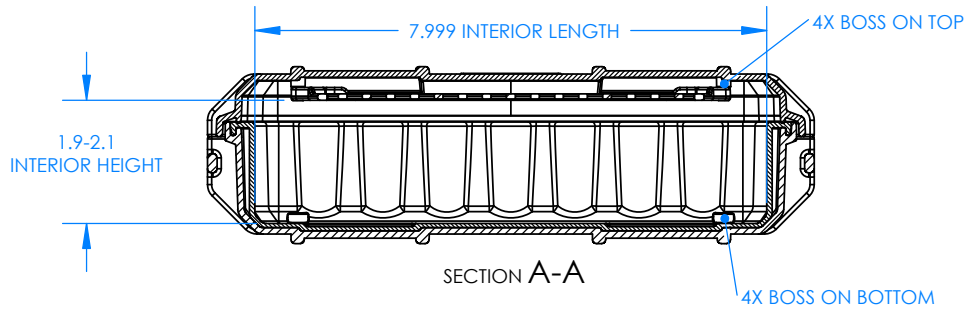

# 56 Micro Case

**NOTES:**

- Material: Polycarbonate**
- Colors available: Black, orange, blue, red, green, yellow.**
- Maximum usable inside dimensions are:  
8" X 4" X 2 1/8"  
8.00" X 4.00" X 2.13"**

**PARTS INCLUDED**

P/N	Qty.	Description
5600	1	Top
5610	1	Bottom
7003PPL	2	Plastic Latch Assembly
8003	1	O-ring
56RM	1	Retainer Mesh
56SL	1	Inside Seal Liner
5506	4	Boss Cap
6002	4	#2 X 3/8" screw
KK	1	Plastic Key Set