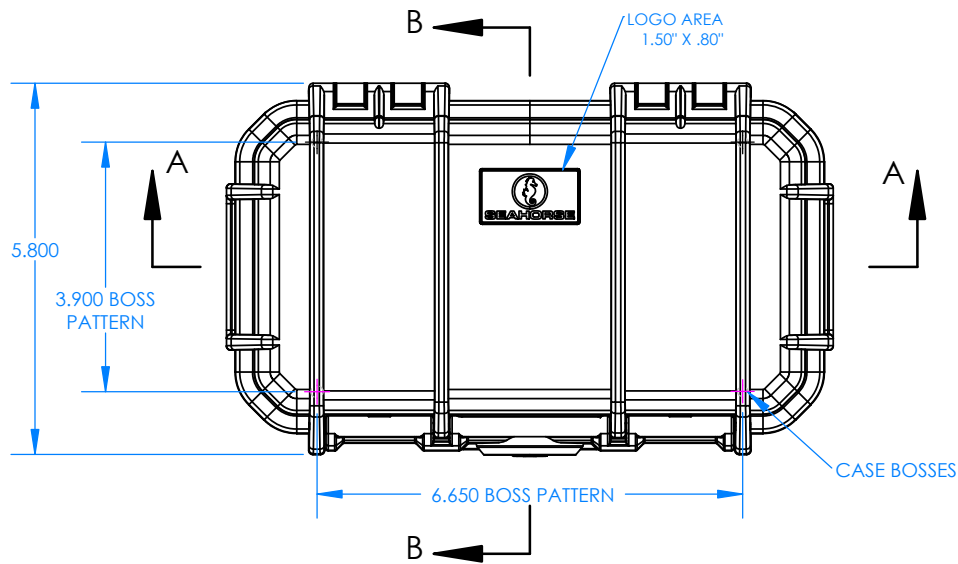

# 56 Micro Case

**NOTES:**

- Material: Polycarbonate**
- Colors available: Black, orange, blue, red, green, yellow.**
- Maximum usable inside dimensions are:  
8" X 4" X 2 1/8"  
8.00" X 4.00" X 2.13"**

**PARTS INCLUDED**

P/N	Qty.	Description
5600	1	Top
5610	1	Bottom
7003PPL	2	Plastic Latch Assembly
8003	1	O-ring
56RM	1	Retainer Mesh
56SL	1	Inside Seal Liner
5506	4	Boss Cap
6002	4	#2 X 3/8" screw
KK	1	Plastic Key Set