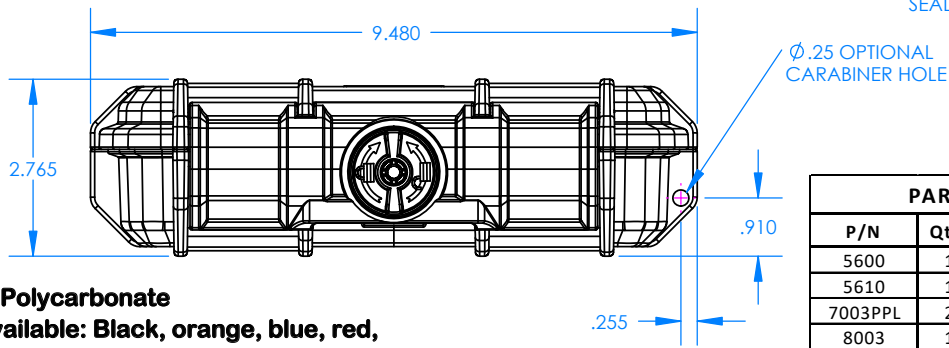

# 56 Micro Case

**NOTES:**

- Material: Polycarbonate**
- Colors available: Black, orange, blue, red, green, yellow.**
- Maximum usable inside dimensions are:  
8" X 4" X 2 1/8"  
8.00" X 4.00" X 2.13"**

**PARTS INCLUDED**

P/N	Qty.	Description
5600	1	Top
5610	1	Bottom
7003PPL	2	Plastic Latch Assembly
8003	1	O-ring
56RM	1	Retainer Mesh
56SL	1	Inside Seal Liner
5506	4	Boss Cap
6002	4	#2 X 3/8" screw
KK	1	Plastic Key Set