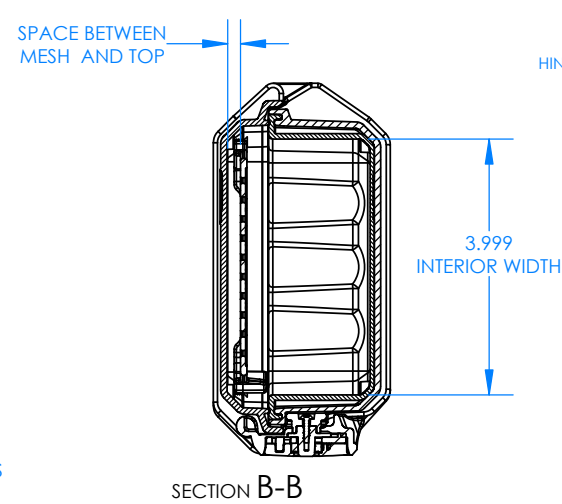

# 56 Micro Case

**NOTES:**

- Material: Polycarbonate**
- Colors available: Black, orange, blue, red, green, yellow.**
- Maximum usable inside dimensions are:  
8" X 4" X 2 1/8"  
8.00" X 4.00" X 2.13"**

**PARTS INCLUDED**

P/N	Qty.	Description
5600	1	Top
5610	1	Bottom
7003PPL	2	Plastic Latch Assembly
8003	1	O-ring
56RM	1	Retainer Mesh
56SL	1	Inside Seal Liner
5506	4	Boss Cap
6002	4	#2 X 3/8" screw
KK	1	Plastic Key Set