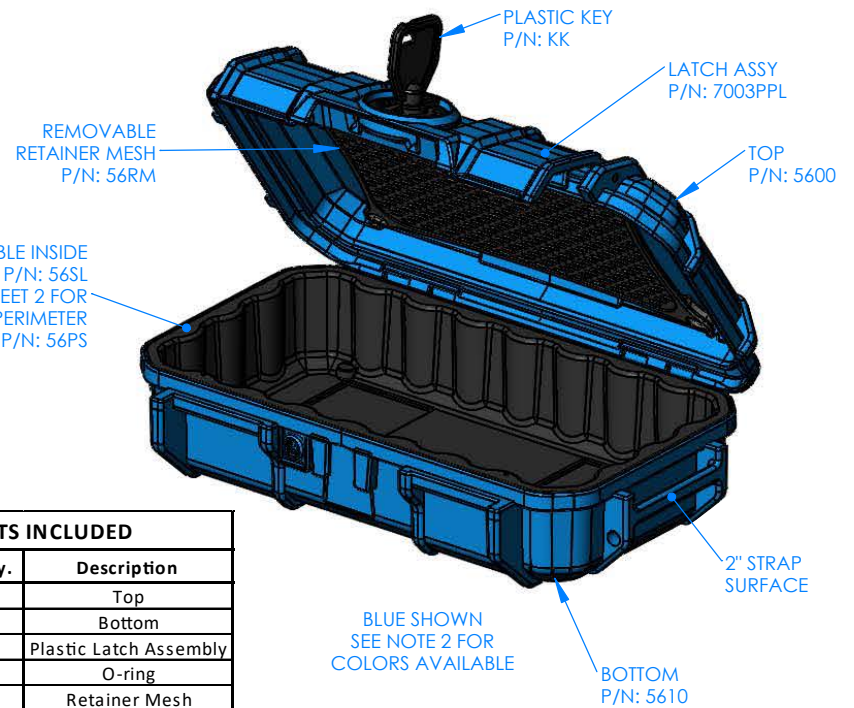

# 56 Micro Case

**NOTES:**

- Material: Polycarbonate**
- Colors available: Black, orange, blue, red, green, yellow.**
- Maximum usable inside dimensions are:  
8" X 4" X 2 1/8"  
8.00" X 4.00" X 2.13"**

**PARTS INCLUDED**

P/N	Qty.	Description
5600	1	Top
5610	1	Bottom
7003PPL	2	Plastic Latch Assembly
8003	1	O-ring
56RM	1	Retainer Mesh
56SL	1	Inside Seal Liner
5506	4	Boss Cap
6002	4	#2 X 3/8" screw
KK	1	Plastic Key Set