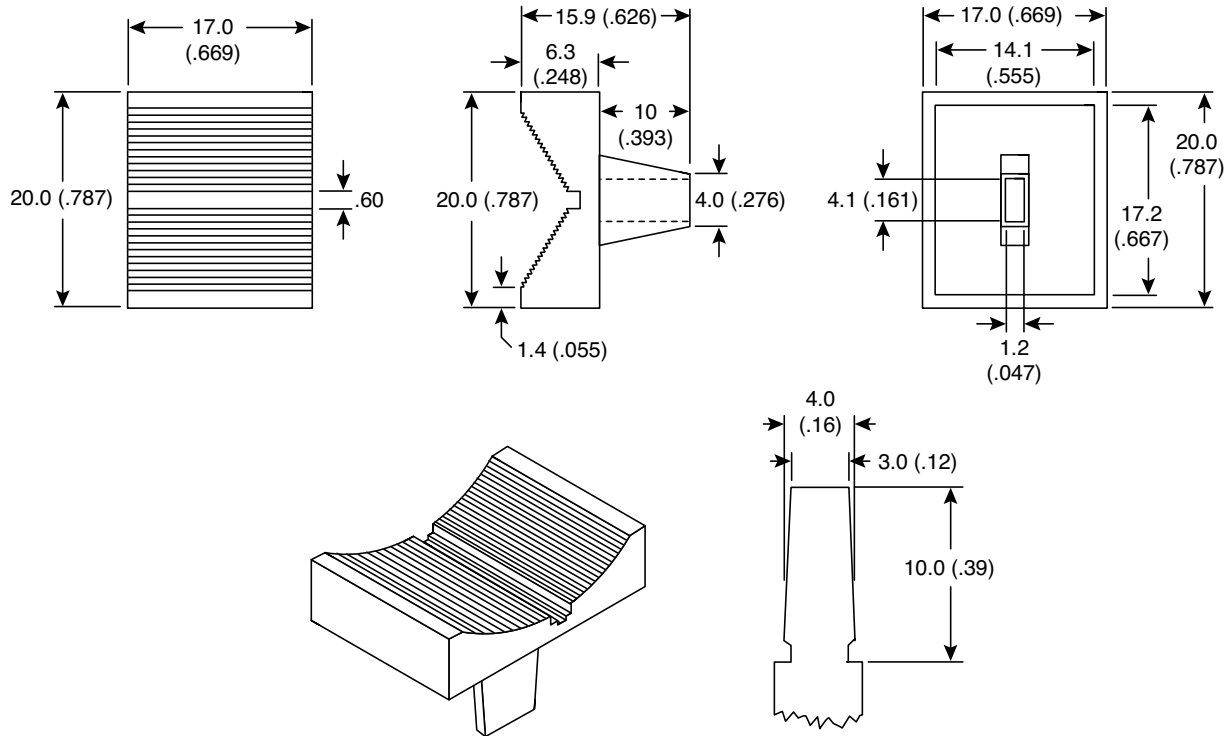

Date Last Revised: 1-20-05

DIMENSIONS: mm (In.)

SPECIFICATIONS	
Type:	High Visibility Color Slide
Material:	ABS Plastic
Width:	.68"
Height:	.63"
Lenght:	.79"
Color:	Orange w/ white indicator (450-3050)
	Black w/ white indicator (450-3051)
	Gray w/ black indicator (450-3052)