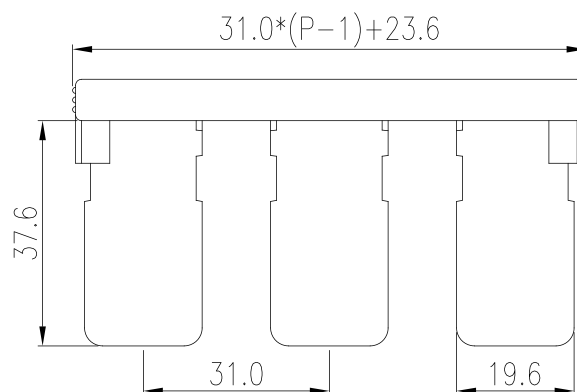

CSC-150XP

DIN Rail Terminal Blocks > Accessories > Insertion Bridge

Specification

Product description	Insertion Bridge
Color	Beige
Material	PA
Inflammability class	UL94-V0
Position	02, 03P
Compatible products	DK150
Package	50 pcs / box