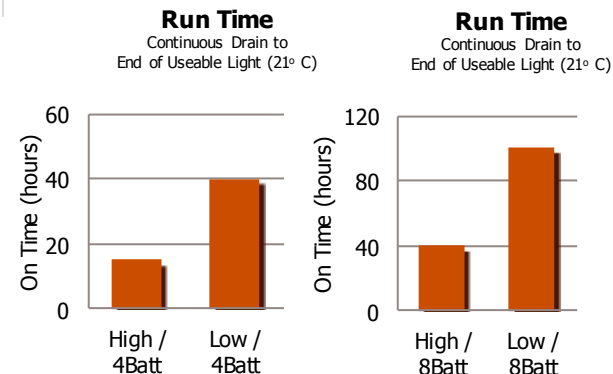

ENFFL81E

BRIGHT

- Powerful White LEDs provide 300 lumens of light at highest setting*

ECONOMICAL

- Light for 100 hours between battery changes at lowest lumen setting (using 8 Energizer® MAX® batteries)**
- Operates with 4 or 8 batteries

WATER RESISTANT

- Meets IEC 60529 IPX4 standards
- Continues to operate after exposure to splashing water from all directions

360° LIGHTING

- Pivots open/closed for room-filling light

BENEFITS

- Folds flat for task light or compact transport
- Stand on back for added stability when open
- Easy to operate push button switch
- Press to turn on
- Press and hold to dim light to desired level
- Uses *Light Fusion Technology*™

Before Using Your Flashlight:

Please read all instructions and cautionary markings on the package and light

Product Detail:

- Designation:** Energizer Folding Lantern
- Model:** ENFFL81E
- Color:** Gray with Orange Trim
- Power Source:** Four or Eight "AA"
- ANSI/NEDA:** Series 15
- Lamp:** Six White LEDs
- Lamp Life (hr):** Lifetime
- Light Output (lumens):** 300 at highest lumen setting*
- Run Time (h:min):** 100 at lowest lumen setting**
- Typical Weight (g):** 391 without batteries
- Dimensions (mm):** 194 x 49 x 123

Performance:

*Light output measured from LED at 150 mA rms. Value is only applicable to the LED. Actual device light output may vary.

**Endpoint determined at 1% of initial value at lowest lumen setting.