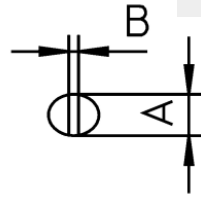

CT6 DX8

Product no.: T0054231899N

Benefits

**Technical Data**

Tip shape	---
Tip type	---
Width in mm	5.0
Width in inches	0.197
Thickness in mm	---
Thickness in inches	---
Length mm	---
Length inches	---
Power	---
Packaging unit	1