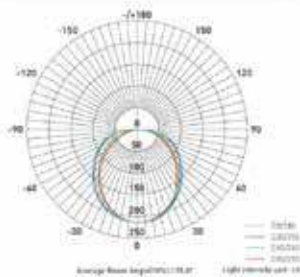

Light Distribution Curve