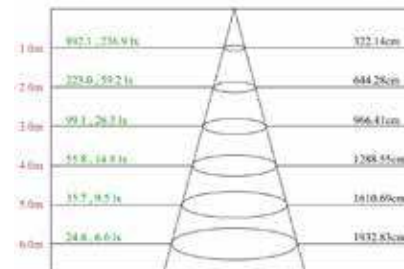

Lux vs Distance

Not all product variations listed on this page may be DLC qualified. Visit www.designlights.org/search to confirm qualification.