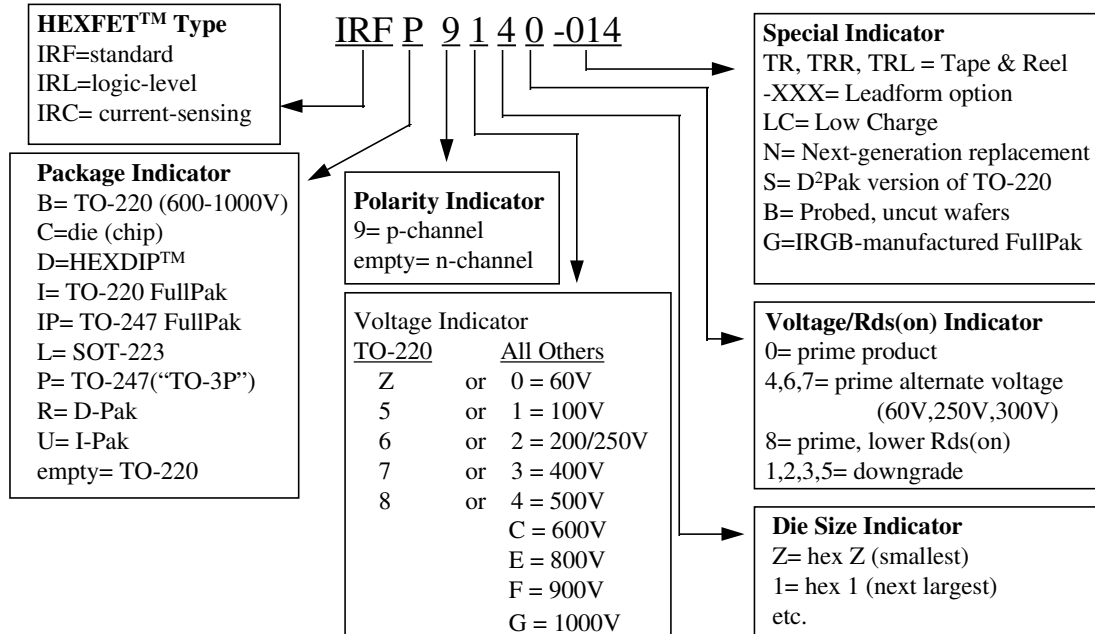

International Rectifier - Part Numbering System

Conventional HEXFET

This part numbering applies to commercial, discrete Generation 3 HEXFET Power MOSFETS

Advanced HEXFET

This part numbering applies to commercial, discrete Generation 4 OR 5 HEXFET Power MOSFETS

International Rectifier - Part Numbering System

Schottky Part Numbering System

HEXFRED Part Numbering System

International Rectifier - Part Numbering System

Schottky “MBR” Part Numbering System

Photovoltaic Relay - Gen 1 PVR