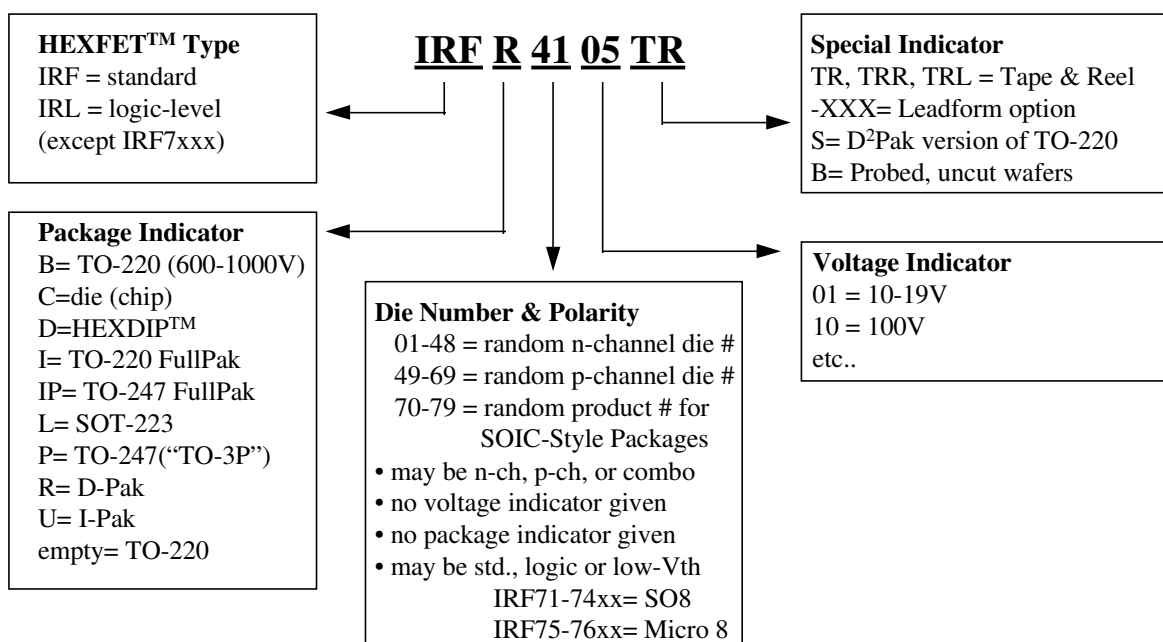

International Rectifier - Part Numbering System

Conventional HEXFET

This part numbering applies to commercial, discrete Generation 3 HEXFET Power MOSFETS

Advanced HEXFET

This part numbering applies to commercial, discrete Generation 4 OR 5 HEXFET Power MOSFETS

International Rectifier - Part Numbering System

Schottky Part Numbering System

HEXFRED Part Numbering System

International Rectifier - Part Numbering System

Schottky “MBR” Part Numbering System

Photovoltaic Relay - Gen 1 PVR