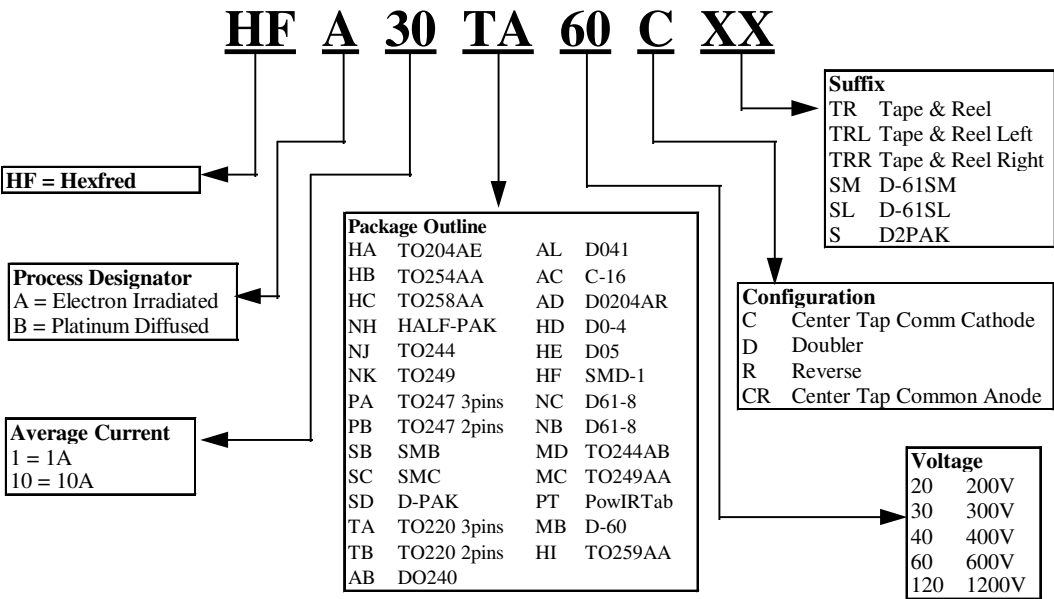

International Rectifier - Part Numbering System

Conventional HEXFET

This part numbering applies to commercial, discrete Generation 3 HEXFET Power MOSFETS

Advanced HEXFET

This part numbering applies to commercial, discrete Generation 4 OR 5 HEXFET Power MOSFETS

International Rectifier - Part Numbering System

Schottky Part Numbering System

HEXFRED Part Numbering System

International Rectifier - Part Numbering System

Schottky “MBR” Part Numbering System

Photovoltaic Relay - Gen 1 PVR