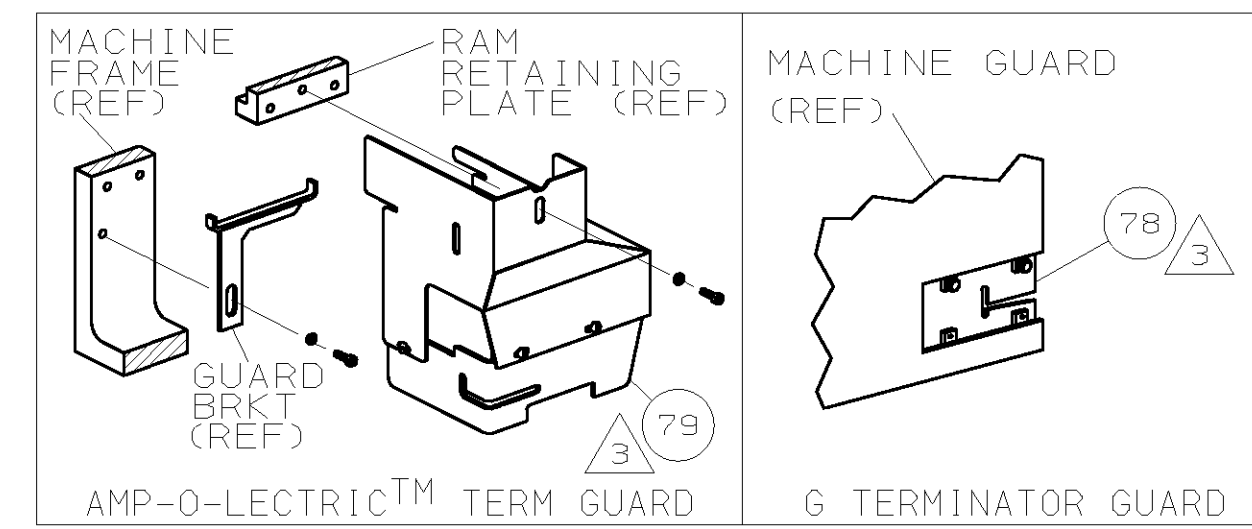

PART NUMBER	REV	FIRST USED
687910-2	D	565435-5
687910-3	F	122500-1

OBSOLETE

- 1 RECOMMENDED SPARE PARTS.
- 2 GREASE LIGHTLY.
- 3 GUARD MUST BE IN PLACE WHEN OPERATING APPLICATOR IN A BENCH MACHINE.
- 4 LUBRICATE DAILY USING NO. 20 MACHINE OIL.
- 5. ITEMS WITH QTY OF REF SPECIFIED (EXCEPT ITEMS 78 AND 79) ARE USED ON ITEM 32.
- 6 ITEM 78 USED WITH G TERMINATOR ONLY.

TERMINAL NAME: BOBBIN TAB			
PAD LTR	CRIMP HEIGHT	WIRE SIZE	
A	.058±.002	18AWG + 23MAG	
B	.055±.002	18AWG + 30MAG	
C	NOT	USED	
D	NOT	USED	
CRIMP	SIZE	TYPE	RANGE
WIRE	.090	F	18AWG + 30-23MAG
INSUL	-	-	-

QTY	REF	REV	U/M	DWG SIZE	PART NO	DESCRIPTION	ITEM NO
129							
128							
127							
126							
125							
124							
123							
122							
121							
120							
119							
118							
117							
116							
115							
114							
113							
112							
111							
110							
109							
108							
107							
106							
105							
104							
103							
102							
101							
100							
99							
98							
97							
96							
95							
94							
93							
92							
91							
90							
89							
88							
87							
86							
85							
84							
83							
82							
81							
80							
79							
78							
77							
76							
75							
74							
73							
72							
71							
70							
69							
68							
67							
66							
65							
64							
63							
62							
61							
60							
59							
58							
57							
56							
55							
54							
53							
52							
51							
50							
49							
48							
47							
46							
45							
44							
43							
42							
41							
40							
39							
38							
37							
36							
35							
34							
33							
32							
31							
30							
29							
28							
27							
26							
25							
24							
23							
22							
21							
20							
19							
18							
17							
16							
15							
14							
13							
12							
11							
10							
9							
8							
7							
6							
5							
4							
3							
2							
1							