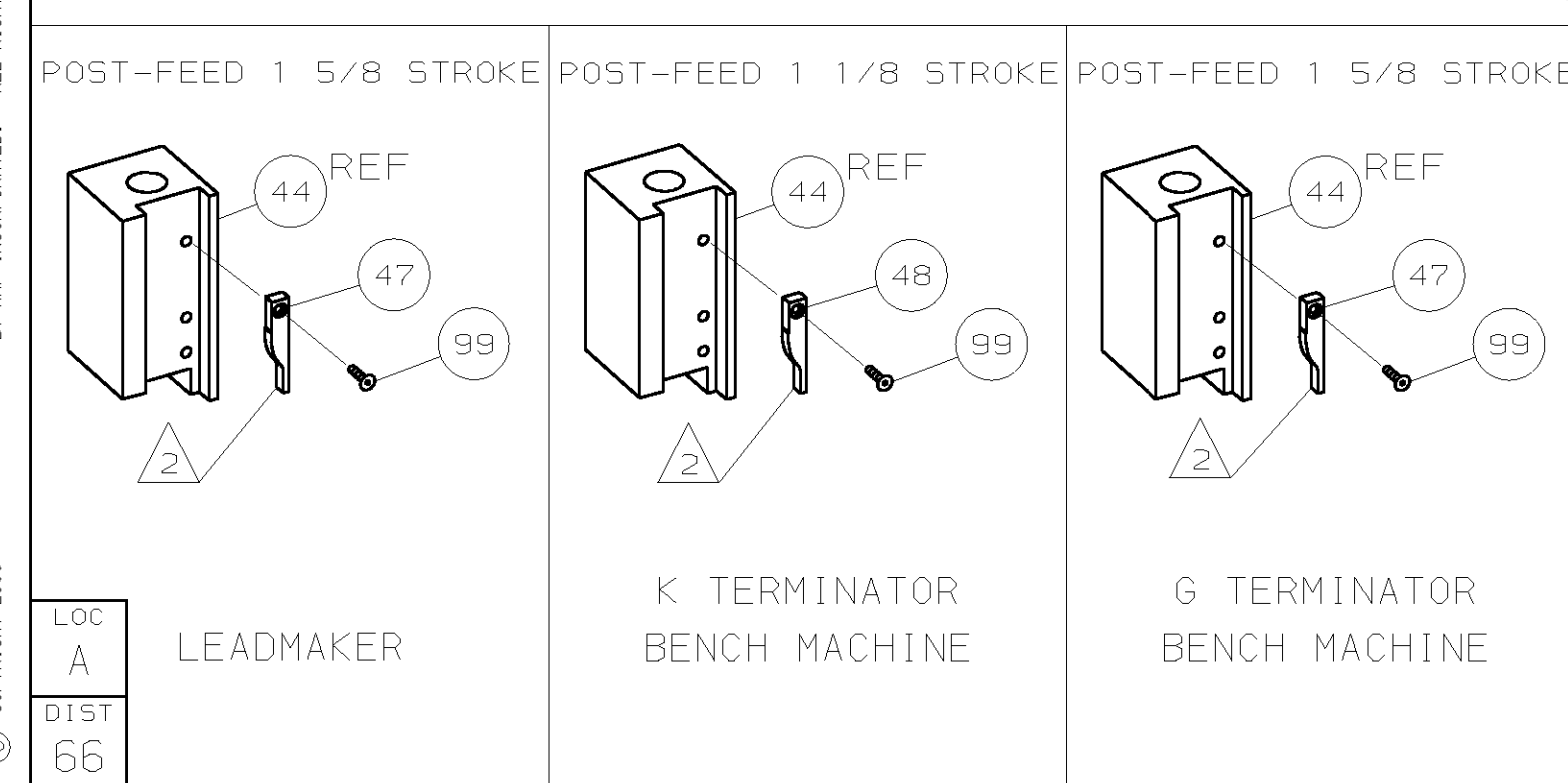

PART NUMBER	REV	FIRST USED
687910-2	D	565435-5
687910-3	F	122500-1

OBSOLETE

- 1 RECOMMENDED SPARE PARTS.
- 2 GREASE LIGHTLY.
- 3 GUARD MUST BE IN PLACE WHEN OPERATING APPLICATOR IN A BENCH MACHINE.
- 4 LUBRICATE DAILY USING NO. 20 MACHINE OIL.
- 5. ITEMS WITH QTY OF REF SPECIFIED (EXCEPT ITEMS 78 AND 79) ARE USED ON ITEM 32.
- 6 ITEM 78 USED WITH G TERMINATOR ONLY.

TERMINAL NAME: BOBBIN TAB			
PAD LTR	CRIMP HEIGHT	WIRE SIZE	
A	.058±.002	18AWG + 23MAG	
B	.055±.002	18AWG + 30MAG	
C	NOT	USED	
D	NOT	USED	
CRIMP	SIZE	TYPE	RANGE
WIRE	.090	F	18AWG + 30-23MAG
INSUL	-	-	-

QTY	REF	REV	U/M	DWG SIZE	PART NO	DESCRIPTION	ITEM NO
129							
128							
127							
126							
125							
124							
123							
122							
121							
120							
119							
118							
117							
116							
115							
114							
113							
112							
111							
110							
109							
108							
107							
106							
105							
104							
103							
102							
101							
100							
99							
98							
97							
96							
95							
94							
93							
92							
91							
90							
89							
88							
87							
86							
85							
84							
83							
82							
81							
80							
79							
78							
77							
76							
75							
74							
73							
72							
71							
70							
69							
68							
67							
66							
65							
64							
63							
62							
61							
60							
59							
58							
57							
56							
55							
54							
53							
52							
51							
50							
49							
48							
47							
46							
45							
44							
43							
42							
41							
40							
39							
38							
37							
36							
35							
34							
33							
32							
31							
30							
29							
28							
27							
26							
25							
24							
23							
22							
21							
20							
19							
18							
17							
16							
15							
14							
13							
12							
11							
10							
9							
8							
7							
6							
5							
4							
3							
2							
1							