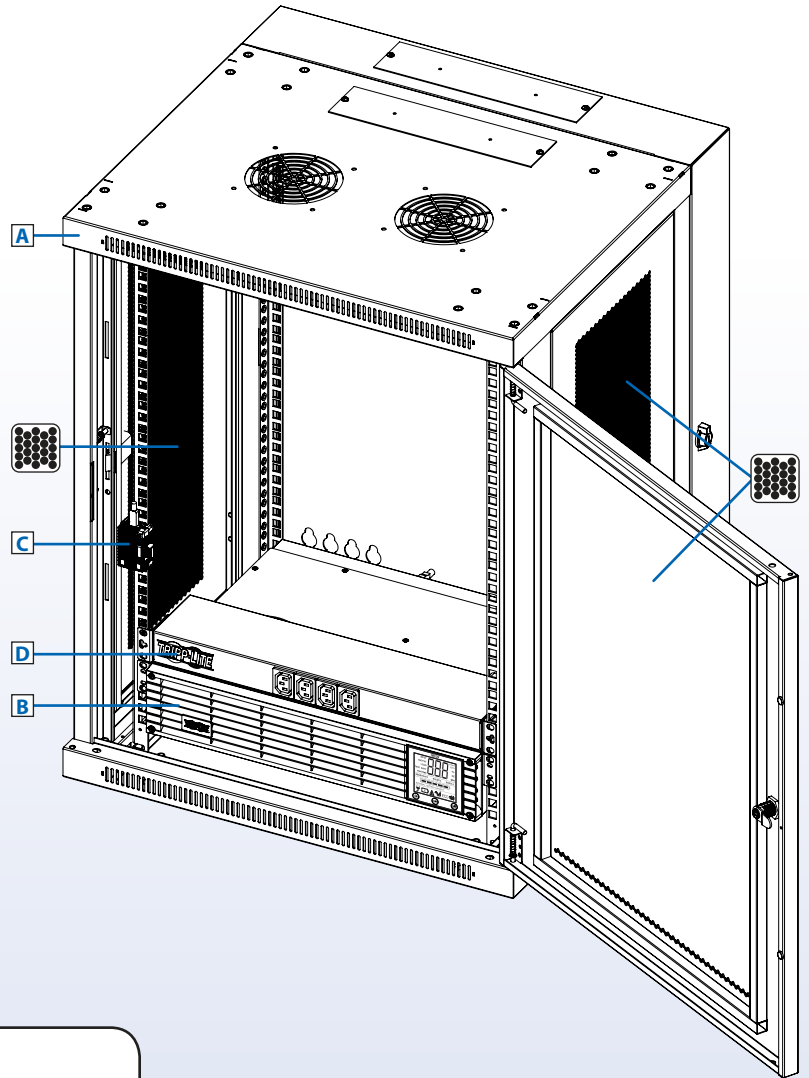

EdgeReady™ Micro Data Center

Wall-Mount, 12U Usable, 1.5 kVA, 230V

Benefits

- Provides preconfigured IT infrastructure for edge computing servers, storage and network hardware in locations without available floor space
- Integrates secure rack space, reliable power distribution, battery backup, remote management and passive cooling
- Prevents configuration errors, reduces installation time, decreases field costs and standardizes edge computing infrastructure
- Kit ships three business days from receipt of order, after design validation by solution experts

Included Hardware

- **A** **SRW15US** Wall-Mount Rack Enclosure (Hinged Back)
- **B** **SMX1500XLRT2U** SmartPro® UPS System with **P056-006-10A** Input Cord and **WEBCARDLX** Network Management Card
- **C** **E2MTHDI** Environmental Sensor (Temperature/Humidity/Digital Inputs)
- **D** **PDU12IEC** Basic PDU with **P047-004** Input Cord

Kit includes major components ready for final assembly on-site.

See Next Page for Customization Options

Specifications

Model (Kit)	MDK2W12UPX00000
Model (Assembled/Tested)	Not Available for Wall-Mount Units
Output Power Capacity	1.5 kVA/1.35 kW/5.9A Max
Rack Space	15U Total; 12U Usable
Weight Capacity	90 kg Total; 36 kg Usable
Maximum Device Depth	521 mm
Site Power Requirements	230V, 13/16A, 50/60 Hz
Site Outlet Required	BS 1363 (Standard) or CEE 7/7 "Schuko" (Optional)
UPS Type	Line-Interactive with Sine Wave Output
Runtime (50%/100% Load)	14/4.9 min. (Expandable with 1.2 kW Limit)
High-Availability Features	Automatic Voltage Regulation (AVR); Battery Backup; Hot-Swappable Batteries
Usable Outlets (UPS + PDU)	(19) C13, (2) C19
Dimensions (Assembled)	770 x 600 x 549 mm
Weight (Assembled)	55 kg
Warranty*	2-Year Limited Warranty (Extendable)

*Any component with a warranty longer than 2 years will be covered by the longer warranty.