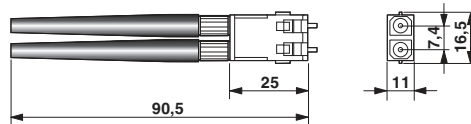

Drawings

Dimensioned drawing

SCRJ connector IP20