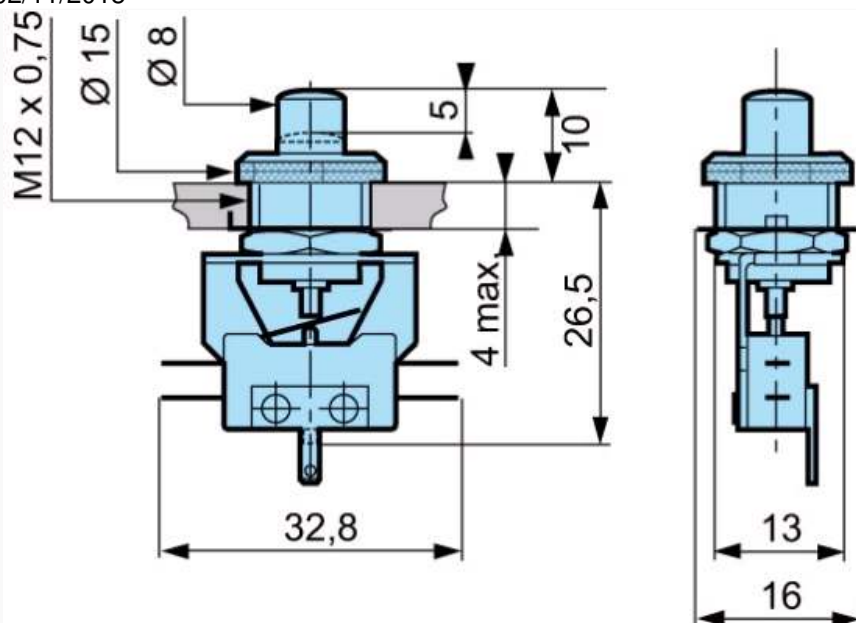

83 540 0 1 -pole Telescopic button Part number 835400

- High switch rating
- Low level
- Long mechanical life
- Reliability

Part numbers

Type	Functions	Connections
83 540 0 1 -pole Telescopic button	Changeover	W2 solder

Specifications

General characteristics

Microswitch	83 132 0
-------------	----------

Presentation

Threaded barrel	•
Chrome-plated nuts	•
Locating washer	•
Chrome-plated toggle	-

Mechanical characteristics

Protection against electric shocks to IEC 536 and NF 20030	Class I
Mechanical durability of operating device (operating cycles)	5×10^5
Weight (g)	20

Other characteristics

Mounting - Operation

See basic technical concepts.

Principles

Principles

Dimensions (mm)

Product

EN COM_MAN_N014

Dimensions (mm)

Connections

Dimensions (mm)

Drilling

EN COM_MAN_N013

Curves

Courbe d'emploi pour types 83 540 - 83 544 - 83 545 - 83 546

N°	Legend
1	Number of cycles
2	Resistive circuit
3	Inductive circuit
4	Mechanical life limit
5	Rating in Amps