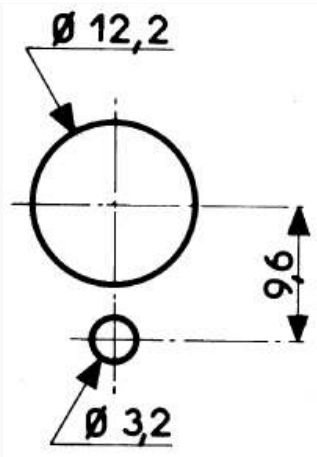

Specifications

General characteristics

Microswitch	83 132 0
-------------	----------

Presentation

Threaded barrel	•
Chrome-plated nuts	•
Locating washer	•
Chrome-plated toggle	-

Mechanical characteristics

Protection against electric shocks to IEC 536 and NF 20030	Class I
Mechanical durability of operating device (operating cycles)	5×10^5
Weight (g)	20

Other characteristics

Mounting - Operation

See basic technical concepts.

Principles

Principles

Dimensions (mm)

Product

EN COM_MAN_N014

Dimensions (mm)

Connections

Dimensions (mm)

Drilling

EN COM_MAN_N013

Curves

Courbe d'emploi pour types 83 540 - 83 544 - 83 545 - 83 546

N°	Legend
1	Number of cycles
2	Resistive circuit
3	Inductive circuit
4	Mechanical life limit
5	Rating in Amps