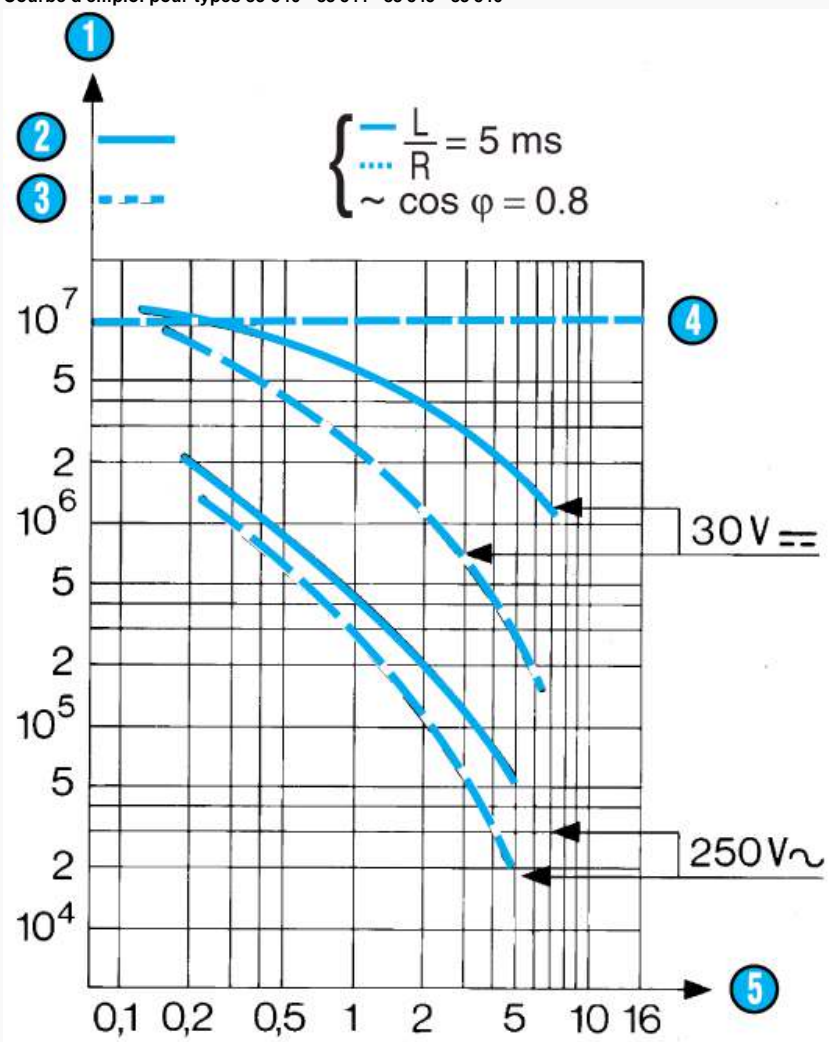

Dimensions (mm)

Connections

Dimensions (mm)

Drilling

EN COM_MAN_N013

Curves

Courbe d'emploi pour types 83 540 - 83 544 - 83 545 - 83 546

N°	Legend
1	Number of cycles
2	Resistive circuit
3	Inductive circuit
4	Mechanical life limit
5	Rating in Amps