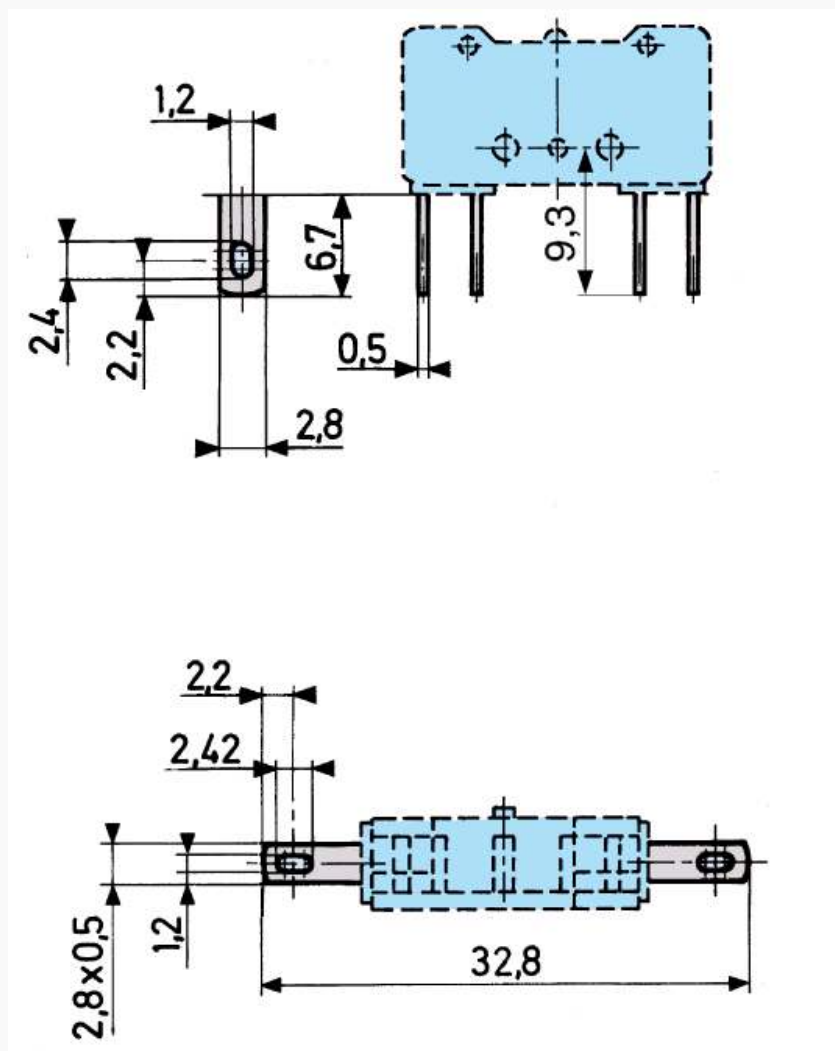

83 540 0 1 -pole Telescopic button Part number 835400

- High switch rating
- Low level
- Long mechanical life
- Reliability

Part numbers

Type	Functions	Connections
83 540 0 1 -pole Telescopic button	Changeover	W2 solder

Specifications

General characteristics

Microswitch	83 132 0
-------------	----------

Presentation

Threaded barrel	•
Chrome-plated nuts	•
Locating washer	•
Chrome-plated toggle	-

Mechanical characteristics

Protection against electric shocks to IEC 536 and NF 20030	Class I
Mechanical durability of operating device (operating cycles)	5×10^5
Weight (g)	20

Other characteristics

Mounting - Operation

See basic technical concepts.

Principles

Principles

Dimensions (mm)

Product

EN COM_MAN_N014

Dimensions (mm)

Connections

Dimensions (mm)

Drilling

EN COM_MAN_N013

Curves

Courbe d'emploi pour types 83 540 - 83 544 - 83 545 - 83 546

N°	Legend
1	Number of cycles
2	Resistive circuit
3	Inductive circuit
4	Mechanical life limit
5	Rating in Amps