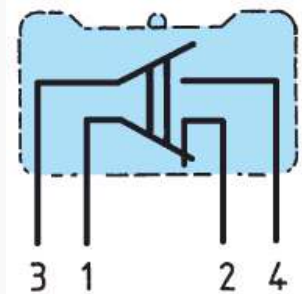

83 540 0 1 -pole Telescopic button Part number 835400

- High switch rating
- Low level
- Long mechanical life
- Reliability

Part numbers

Type	Functions	Connections
83 540 0 1 -pole Telescopic button	Changeover	W2 solder

Specifications

General characteristics

Microswitch	83 132 0
-------------	----------

Presentation

Threaded barrel	•
Chrome-plated nuts	•
Locating washer	•
Chrome-plated toggle	-

Mechanical characteristics

Protection against electric shocks to IEC 536 and NF 20030	Class I
Mechanical durability of operating device (operating cycles)	5×10^5
Weight (g)	20

Other characteristics

Mounting - Operation

See basic technical concepts.

Principles

Principles

Dimensions (mm)

Product

EN COM_MAN_N014

Dimensions (mm)

Connections

Dimensions (mm)

Drilling

EN COM_MAN_N013

Curves

Courbe d'emploi pour types 83 540 - 83 544 - 83 545 - 83 546

N°	Legend
1	Number of cycles
2	Resistive circuit
3	Inductive circuit
4	Mechanical life limit
5	Rating in Amps