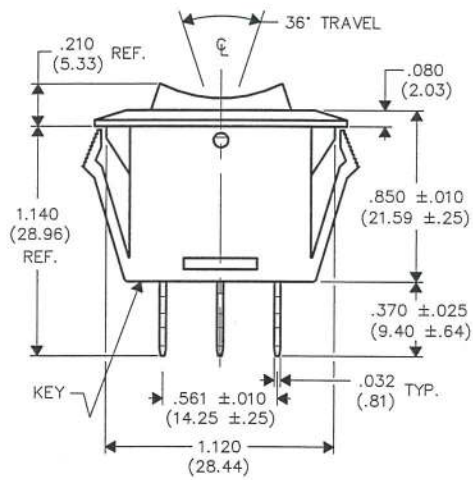

DIMENSIONS IN INCHES (MILLIMETERS)
DO NOT SCALE DRAWING

Dwg. No.

GRS-2013C-1300

E
D
C
B
A

1 2 3 4 5 6 7 8 9 10

B-FORMAT 2002	REVISIONS	0	1
		RELEASED. DCW 10-07-2002	MOM./OFF/MOM. WAS MOM./OFF/ON IN TITLE. DCW 12-07-2012 <i>James Butler 12/16/2012</i>

PDF File Made (QRO)	CW INDUSTRIES Southampton, Pa. 18966	Title: ROCKER SWITCH CENTER-OFF "POP IN" MOM./OFF/MOM.
	TOLERANCES UNLESS OTHERWISE SPECIFIED	Division: SWITCH
	2 Place Decimal ±.010 METRIC 3 Place Decimal ±.005 1 Place Dec. ±.25mm Angles ±1' 2 Place Dec. ±.13mm	Dwg. No. GRS-2013C-1300
	Made for: CW IND.	
	Drawn by: DGW 10-02-2002 Checked by: <i>G. Gold 10.7.02</i> Approval: <i>10-7-2</i>	