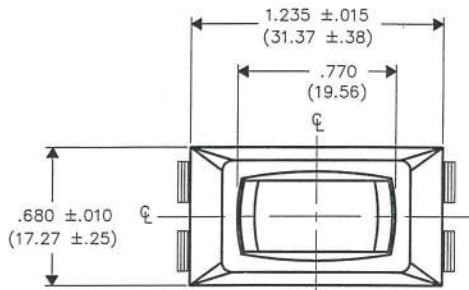

DIMENSIONS IN INCHES (MILLIMETERS)
DO NOT SCALE DRAWING

Dwg. No.

GRS-2013C-1300

E
D
C
B
A

1 2 3 4 5 6 7 8 9 10

B-FORMAT 2002	REVISIONS	0	1
		RELEASED. DCW 10-07-2002	MOM./OFF/MOM. WAS MOM./OFF/ON IN TITLE. DCW 12-07-2012 <i>James Butler 12/16/2012</i>

PDF File Made (QRO)	CW INDUSTRIES Southampton, Pa. 18966	Title: ROCKER SWITCH CENTER-OFF "POP IN" MOM./OFF/MOM.
	TOLERANCES UNLESS OTHERWISE SPECIFIED	Division: SWITCH
	2 Place Decimal ±.010 METRIC 3 Place Decimal ±.005 1 Place Dec. ±.25mm Angles ±1' 2 Place Dec. ±.13mm	Dwg. No. GRS-2013C-1300
	Made for: CW IND.	
	Drawn by: DGW 10-02-2002 Checked by: <i>G. Gold 10.7.02</i> Approval: <i>10-7-2</i>	