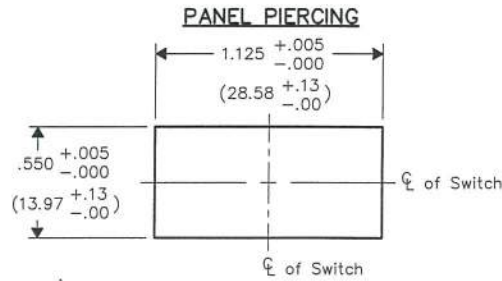

DIMENSIONS IN INCHES (MILLIMETERS)
DO NOT SCALE DRAWING

Dwg. No.

GRS-2013C-1300

E
D
C
B
A

1 2 3 4 5 6 7 8 9 10

B-FORMAT 2002	REVISIONS	0	1
		RELEASED. DCW 10-07-2002	MOM./OFF/MOM. WAS MOM./OFF/ON IN TITLE. DCW 12-07-2012 <i>James Butler 12/16/2012</i>

PDF File Made (QRO)	CW INDUSTRIES Southampton, Pa. 18966	Title: ROCKER SWITCH CENTER-OFF "POP IN" MOM./OFF/MOM.
	TOLERANCES UNLESS OTHERWISE SPECIFIED	Division: SWITCH
	2 Place Decimal ±.010 METRIC 3 Place Decimal ±.005 1 Place Dec. ±.25mm Angles ±1' 2 Place Dec. ±.13mm	Dwg. No. GRS-2013C-1300
	Made for: CW IND.	
	Drawn by: DGW 10-02-2002 Checked by: <i>G. Gold 10.7.02</i> Approval: <i>10-7-2</i>	