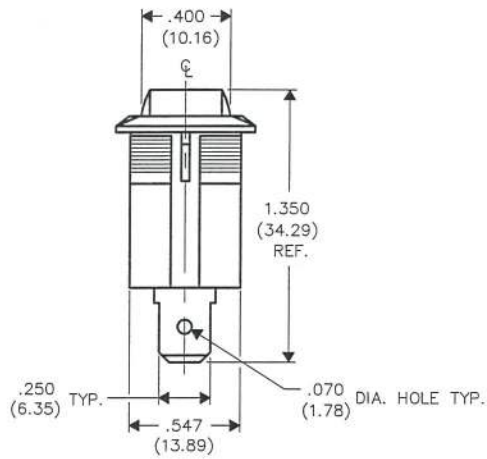

DIMENSIONS IN INCHES (MILLIMETERS)
DO NOT SCALE DRAWING

Dwg. No.

GRS-2013C-1300

E
D
C
B
A

1 2 3 4 5 6 7 8 9 10

B-FORMAT 2002	REVISIONS	0	1
		RELEASED. DCW 10-07-2002	MOM./OFF/MOM. WAS MOM./OFF/ON IN TITLE. DCW 12-07-2012 <i>James Butler 12/16/2012</i>

PDF File Made (QRO)	CW INDUSTRIES Southampton, Pa. 18966	Title: ROCKER SWITCH CENTER-OFF "POP IN" MOM./OFF/MOM.
	TOLERANCES UNLESS OTHERWISE SPECIFIED	Division: SWITCH
	2 Place Decimal ±.010 METRIC 3 Place Decimal ±.005 1 Place Dec. ±.25mm Angles ±1' 2 Place Dec. ±.13mm	Dwg. No. GRS-2013C-1300
	Made for: CW IND.	
	Drawn by: DGW 10-02-2002 Checked by: <i>G. Gold 10.7.02</i> Approval: <i>10-7-2</i>	