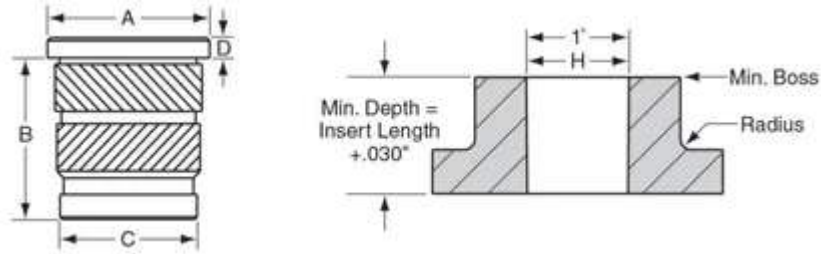

# H3118X500C

A	0.437 in
B	0.5 in
Boss Size	0.754 in
Brand	RAF
C	0.374 in
D	0.05 in
Finish	None
Hole Size	0.377 in
Material	Brass
Series	HC
Thread Size	5/16-18

## PRODUCT OPTIONS

<b>Finish</b>
None
Black Oxide (25)
Bright Dip (13)
Bright Tin over Copper Flash (14)
Cad Plate - Clear Chromate (2)
Cad Plate - Clear Chromate - Commercial (1)

Cad Plate - Yellow Chromate (3)
Chrome - Bright (10)
Chrome - Satin (11)
Chrome over Nickel (4)
Electro Tin (16)
Electro Tin - Nickel Undercoat (44)
Electro Tin - Solder 60/40 (27)
Hot Tin Dip (15)
Nickel (5)
Nickel - Ductile (37)
Zinc - Black (42)
Zinc - Blue (43)
Zinc - Clear Chromate (12)
Zinc - Yellow Chromate (28)