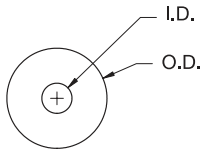

SWI
Round Nylon Spacer

- Resistant to corrosion and many chemicals
- Available for standard imperial thread sizes

Material: Nylon Color: Natural					
Part No.	I.D.	O.D.	"A" Spacer Length	Fits Screw	Standard Pack
SWI1240A	.125 (3.2)	.305 (7.7)	.500 (12.7)	#4 (M3)	2,000
SWI1550A	.194 (4.9)	.500 (12.7)	1.000 (25.4)	#10 (M4)	1,000
SWI1570A	.205 (5.2)	.500 (12.7)	.510 (13)	#10 (M5)	1,000
SWI1610A	.250 (6.4)	.740 (18.8)	.250 (6.4)	#12 (M6)	5,000
SWI1620A	.253 (6.4)	.500 (12.7)	.125 (3.2)	1/4" (M6)	15,000
SWI1640A	.257 (6.5)	.500 (12.7)	.500 (12.7)		1,000
SWI1690A	.257 (6.5)	.500 (12.7)	.312 (7.9)		1,000
SWI1760A	.286 (7.3)	.500 (12.7)	.103 (2.6)		6,000
SWI1840A	.335 (8.5)	.750 (19.1)	.250 (6.4)	5/16" (M8)	7,400
SWI1860A	.375 (9.5)	.750 (19.1)	.065 (1.7)	5/16" (M9)	10,000
SWI1880A	.375 (9.5)	.875 (22.2)	.375 (9.5)		3,500
SWI1910A	.376 (9.6)	.546 (13.9)	.484 (12.3)		2,000
SWI1930A	.380 (9.7)	.625 (15.9)	.062 (1.6)	3/8" (M9)	5,000
SWI1960A	.380 (9.7)	.750 (19.1)	.187 (4.7)		1,000
SWI2020A	.500 (12.7)	.750 (19.1)	.375 (9.5)	7/16" (M12)	1,000
SWI2040A	.500 (12.7)	1.000 (25.4)	.100 (2.5)		8,000
SWI2050A	.500 (12.7)	1.250 (31.8)	.063 (1.6)		1,000
SWI2090A	.505 (12.8)	.750 (19.1)	.125 (3.2)	1/2" (M12)	1,000
SWI2100A	.512 (13)	1.258 (32)	.064 (1.6)		6,000
SWI2150A	.629 (16)	1.125 (28.6)	.128 (3.3)		9/16" (M13)