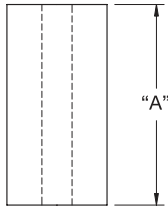

SWI
Round Nylon Spacer

- Resistant to corrosion and many chemicals
- Available for standard imperial thread sizes

Material: Nylon Color: Natural					
Part No.	I.D.	O.D.	"A" Spacer Length	Fits Screw	Standard Pack
SWI1240A	.125 (3.2)	.305 (7.7)	.500 (12.7)	#4 (M3)	2,000
SWI1550A	.194 (4.9)	.500 (12.7)	1.000 (25.4)	#10 (M4)	1,000
SWI1570A	.205 (5.2)	.500 (12.7)	.510 (13)	#10 (M5)	1,000
SWI1610A	.250 (6.4)	.740 (18.8)	.250 (6.4)	#12 (M6)	5,000
SWI1620A	.253 (6.4)	.500 (12.7)	.125 (3.2)	1/4" (M6)	15,000
SWI1640A	.257 (6.5)	.500 (12.7)	.500 (12.7)		1,000
SWI1690A	.257 (6.5)	.500 (12.7)	.312 (7.9)		1,000
SWI1760A	.286 (7.3)	.500 (12.7)	.103 (2.6)		6,000
SWI1840A	.335 (8.5)	.750 (19.1)	.250 (6.4)	5/16" (M8)	7,400
SWI1860A	.375 (9.5)	.750 (19.1)	.065 (1.7)	5/16" (M9)	10,000
SWI1880A	.375 (9.5)	.875 (22.2)	.375 (9.5)		3,500
SWI1910A	.376 (9.6)	.546 (13.9)	.484 (12.3)		2,000
SWI1930A	.380 (9.7)	.625 (15.9)	.062 (1.6)	3/8" (M9)	5,000
SWI1960A	.380 (9.7)	.750 (19.1)	.187 (4.7)		1,000
SWI2020A	.500 (12.7)	.750 (19.1)	.375 (9.5)	7/16" (M12)	1,000
SWI2040A	.500 (12.7)	1.000 (25.4)	.100 (2.5)		8,000
SWI2050A	.500 (12.7)	1.250 (31.8)	.063 (1.6)		1,000
SWI2090A	.505 (12.8)	.750 (19.1)	.125 (3.2)	1/2" (M12)	1,000
SWI2100A	.512 (13)	1.258 (32)	.064 (1.6)		6,000
SWI2150A	.629 (16)	1.125 (28.6)	.128 (3.3)		9/16" (M13)