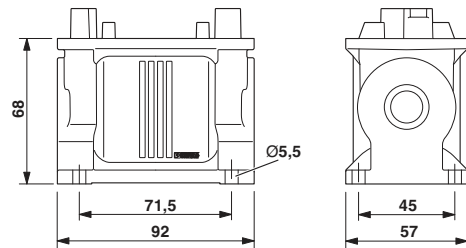

#### Dimensions

Height	68 mm
Width	57 mm
Length	92 mm

### Accessories

Protective covers - HC-B 6-TMS-SD-IP65 - 1690778

HEAVYCON ADVANCE IP65 protective cover B6, for panel mounting side, with screw locking, with retaining cord, diameter of retaining cord eyelet 3 mm

### Drawings

Dimensioned drawing

Dimensional drawing