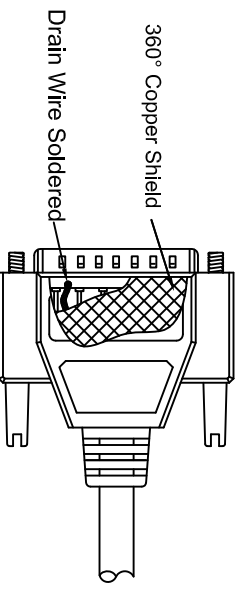

THE INFORMATION CONTAINED IN THIS DRAWING IS THE SOLE PROPERTY OF AMPHENOL CABLES ON DEMAND. ANY REPRODUCTION OR DISCLOSURE TO THIRD PARTIES, IN PART OR WHOLE, WITHOUT THE EXPRESS WRITTEN PERMISSION OF AMPHENOL CABLES ON DEMAND IS PROHIBITED.

REV.	DESCRIPTION	DATE	APPROVED
A	NEW RELEASE	03/JAN/2007	
A1	ADD WIRING CODE	16/JAN/2012	

LENGTH

Amphenol Cables on Demand

PIN OUT:

Male	Female	Color
PIN1	PIN1	Black
PIN2	PIN2	Brown
PIN3	PIN3	Red
PIN4	PIN4	Orange
PIN5	PIN5	Yellow
PIN6	PIN6	Green
PIN7	PIN7	Blue
PIN8	PIN8	Purple
PIN9	PIN9	Gray
PIN10	PIN10	White
PIN11	PIN11	Pink
PIN12	PIN12	Light green
PIN13	PIN13	Black/white
PIN14	PIN14	Brown/white
PIN15	PIN15	Red/white
PIN16	PIN16	Orange/white
PIN17	PIN17	Green/white
PIN18	PIN18	Blue/white
PIN19	PIN19	Purple/white
PIN20	PIN20	Red/black
PIN21	PIN21	Orange/black
PIN22	PIN22	Yellow/black
PIN23	PIN23	Green/black
PIN24	PIN24	Gray/black
PIN25	PIN25	Pink/black
SHIELD	SHIELD	Drain Wire

NOTES: UNLESS OTHERWISE SPECIFIED

LENGTH & P/N Table

LENGTH	PIN	Cable Color
2.5FT ±1 inch	CS-DSDMDB25MF-002.5	GREY
5FT ±2 inch	CS-DSDMDB25MF-005	GREY
10FT ±3 inch	CS-DSDMDB25MF-010	GREY
15FT ±3 inch	CS-DSDMDB25MF-015	GREY
25FT ±4 inch	CS-DSDMDB25MF-025	GREY
30FT ±4 inch	CS-DSDMDB25MF-030	GREY
50FT ±8 inch	CS-DSDMDB25MF-50	GREY