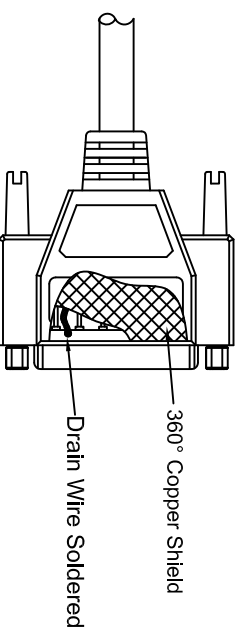

THE INFORMATION CONTAINED IN THIS DRAWING IS THE SOLE PROPERTY OF AMPHENOL CABLES ON DEMAND. ANY REPRODUCTION OR DISCLOSURE TO THIRD PARTIES, IN PART OR WHOLE, WITHOUT THE EXPRESS WRITTEN PERMISSION OF AMPHENOL CABLES ON DEMAND IS PROHIBITED.

REV.	DESCRIPTION	DATE	APPROVED
A	NEW RELEASE	03/JAN/2007	
A1	ADD WIRING CODE	16/JAN/2012	

LENGTH

Amphenol Cables on Demand

PIN OUT:

Male	Female	Color
PIN1	PIN1	Black
PIN2	PIN2	Brown
PIN3	PIN3	Red
PIN4	PIN4	Orange
PIN5	PIN5	Yellow
PIN6	PIN6	Green
PIN7	PIN7	Blue
PIN8	PIN8	Purple
PIN9	PIN9	Gray
PIN10	PIN10	White
PIN11	PIN11	Pink
PIN12	PIN12	Light green
PIN13	PIN13	Black/white
PIN14	PIN14	Brown/white
PIN15	PIN15	Red/white
PIN16	PIN16	Orange/white
PIN17	PIN17	Green/white
PIN18	PIN18	Blue/white
PIN19	PIN19	Purple/white
PIN20	PIN20	Red/black
PIN21	PIN21	Orange/black
PIN22	PIN22	Yellow/black
PIN23	PIN23	Green/black
PIN24	PIN24	Gray/black
PIN25	PIN25	Pink/black
SHIELD	SHIELD	Drain Wire

NOTES: UNLESS OTHERWISE SPECIFIED

LENGTH & P/N Table

LENGTH	PIN	Cable Color
2.5FT ±1 inch	CS-DSDMDB25MF-002.5	GREY
5FT ±2 inch	CS-DSDMDB25MF-005	GREY
10FT ±3 inch	CS-DSDMDB25MF-010	GREY
15FT ±3 inch	CS-DSDMDB25MF-015	GREY
25FT ±4 inch	CS-DSDMDB25MF-025	GREY
30FT ±4 inch	CS-DSDMDB25MF-030	GREY
50FT ±8 inch	CS-DSDMDB25MF-50	GREY