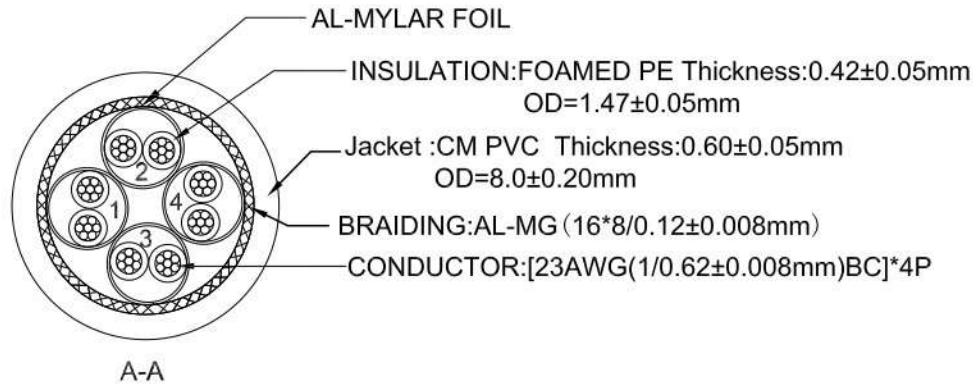

NOTE: ALL MATERIAL COMPLIANT ROHS STANDARD

REVISION INFORMATION			
Rec.	Rec. Date	Modified By	Brief Description

MARING:Cat.8 S/FTP 40G BASE-T 2000MHz 4 PAIRS PVC AWG23 4FT 8FT 12FT 16F.... 500FT

1.Physical Characteristic

- ◆ Temperature Rating: 75°C
- ◆ Voltage rating: 300V AC
- ◆ Elongation at conductors: ≥10%
- ◆ Elongation at insulation: ≥300%
- ◆ Tensile strength of insulation: ≥16.5MPa
- ◆ Elongation at jacket: ≥100%
- ◆ Tensile strength of jacket: ≥10.3MPa

NO.	PART NAME	SPECIFICATION DESCRIPTION	QTY	UNIT
①	CABLE	CAT8 S/FTP 4P/23AWG(1/0.62±0.008MM BC) OD=8.0±0.20mm		

NOTE: ALL MATERIAL COMPLIANT ROHS STANDARD

REVISION INFORMATION			
Rec.	Rec. Date	Modified By	Brief Description

US SELLER
Fast Shipping From USA

Main Mark

Side Mark

<p>P/O: P/N: Q'TY: C/NO.:</p> <p>MADE IN CHINA</p>	<div style="display: flex; justify-content: space-around;"> <div style="border: 1px solid black; padding: 5px;"> </div> <div style="border: 1px solid black; padding: 5px;"> </div> <div style="border: 1px solid black; padding: 5px;"> <p>RoHS Compliant</p> </div> </div> <p>P/N: Q'TY: PCS N.W.: KGS G.W.: KGS Date Code: Vender Code: PS01455</p>	<p>23cm</p>
33cm	33cm	