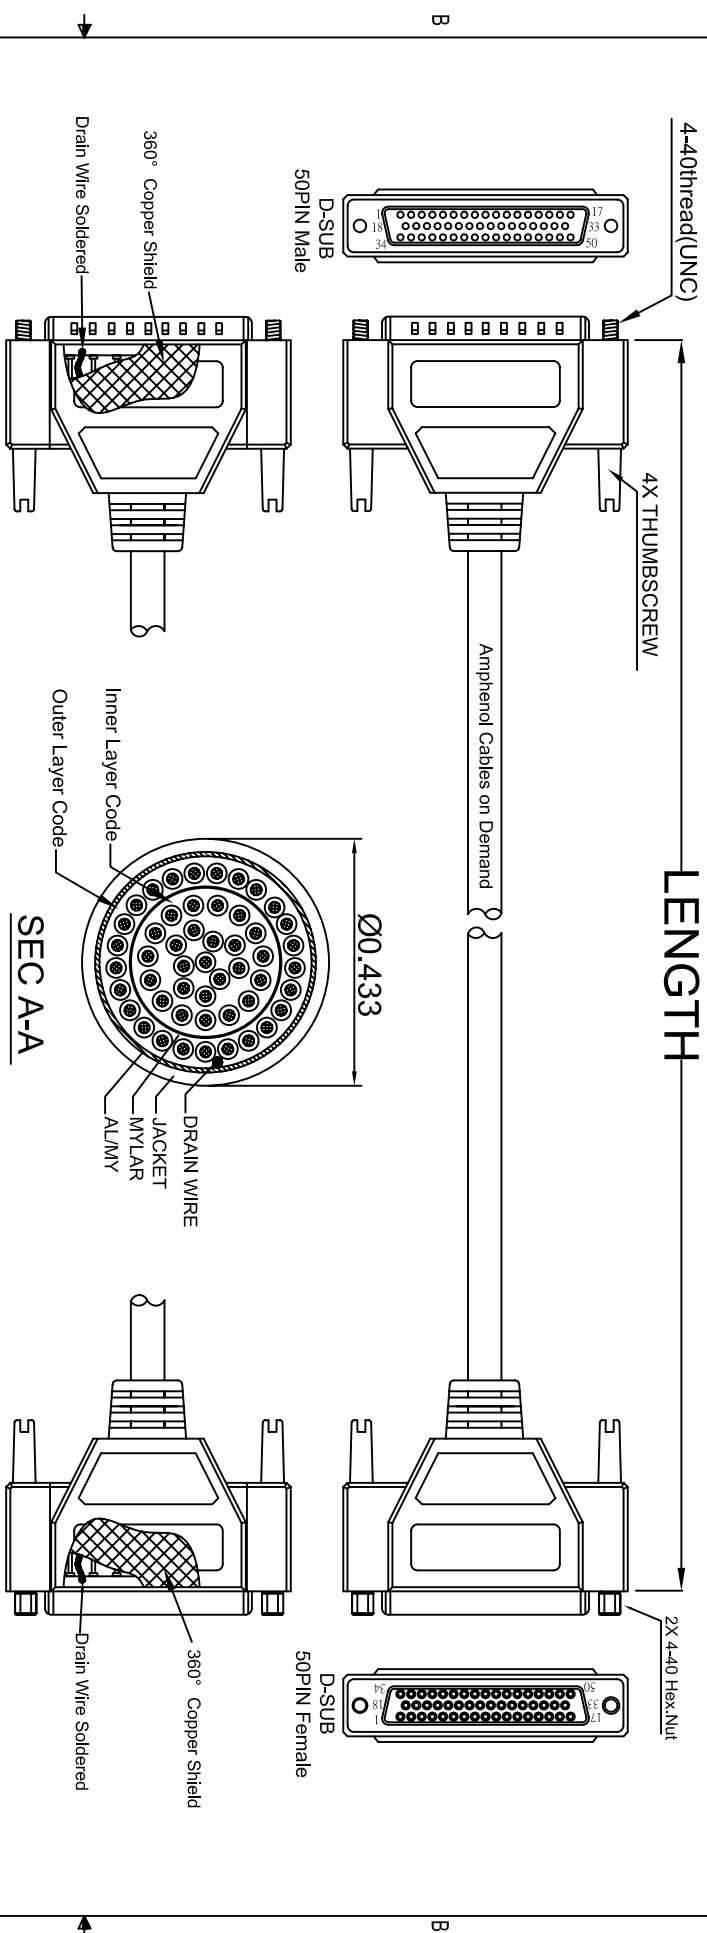

THE INFORMATION CONTAINED IN THIS DRAWING IS THE SOLE PROPERTY OF AMPHENOL CABLES ON DEMAND. ANY REPRODUCTION OR DISCLOSURE TO THIRD PARTIES, IN PART OR WHOLE, WITHOUT THE EXPRESS WRITTEN PERMISSION OF AMPHENOL CABLES ON DEMAND IS PROHIBITED.

REV.	DESCRIPTION	DATE	APPROVED
A	NEW RELEASE	18/01/07	
A1	Add wiring color	16/JAN/2012	

LENGTH

LENGTH & P/N Table

LENGTH	P/N	Cable Color
2.5FT ± 1 inch	CS-DSDMDB50MF-002.5	GREY
5FT ± 2 inch	CS-DSDMDB50MF-005	GREY
10FT ± 3 inch	CS-DSDMDB50MF-010	GREY
15FT ± 3 inch	CS-DSDMDB50MF-015	GREY
25FT ± 4 inch	CS-DSDMDB50MF-025	GREY
50FT ± 8 inch	CS-DSDMDB50MF-050	GREY

PIN OUT:		Inner Layer Code		Outer Layer Code	
Male	Female	Color	Male	Female	Color
PIN1	PIN1	Black	PIN26	PIN26	Black
PIN2	PIN2	Brown	PIN27	PIN27	Brown
PIN3	PIN3	Red	PIN28	PIN28	Red
PIN4	PIN4	Orange	PIN29	PIN29	Orange
PIN5	PIN5	Yellow	PIN30	PIN30	Yellow
PIN6	PIN6	Green	PIN31	PIN31	Green
PIN7	PIN7	Blue	PIN32	PIN32	Blue
PIN8	PIN8	Purple	PIN33	PIN33	Purple
PIN9	PIN9	Gray	PIN34	PIN34	Gray
PIN10	PIN10	White	PIN35	PIN35	White
PIN11	PIN11	Pink	PIN36	PIN36	Pink
PIN12	PIN12	Light Green	PIN37	PIN37	Light Green
PIN13	PIN13	Black/White	PIN38	PIN38	Black/White
PIN14	PIN14	Brown/White	PIN39	PIN39	Brown/White
PIN15	PIN15	Red/White	PIN40	PIN40	Red/White
PIN16	PIN16	Orange/White	PIN41	PIN41	Orange/White
PIN17	PIN17	Green/White	PIN42	PIN42	Green/White
PIN18	PIN18	Blue/White	PIN43	PIN43	Blue/White
PIN19	PIN19	Purple/White	PIN44	PIN44	Purple/White
PIN20	PIN20	Red/Black	PIN45	PIN45	Red/Black
PIN21	PIN21	Orange/Black	PIN46	PIN46	Orange/Black
PIN22	PIN22	Yellow/Black	PIN47	PIN47	Yellow/Black
PIN23	PIN23	Green/Black	PIN48	PIN48	Green/Black
PIN24	PIN24	Grey/Black	PIN49	PIN49	Grey/Black
PIN25	PIN25	Pink/Black	PIN50	PIN50	Pink/Black
			SHIELD	SHIELD	Drain Wire

APPROPRIALS	DATE	SIZE DWG. NO.	SCALE	SHEET	OF
DRAWN	16/JAN/2012	CS-DSDMDB50MF-XXX			
CHECKED	16/JAN/2012				
RES' ENG					
W'G ENG					

Amphenol Cables on Demand	
20 VALLEY ST. ENDCOTT, NY 13760	
ASM CBL Deluxe 50PIN D-Sub MF	