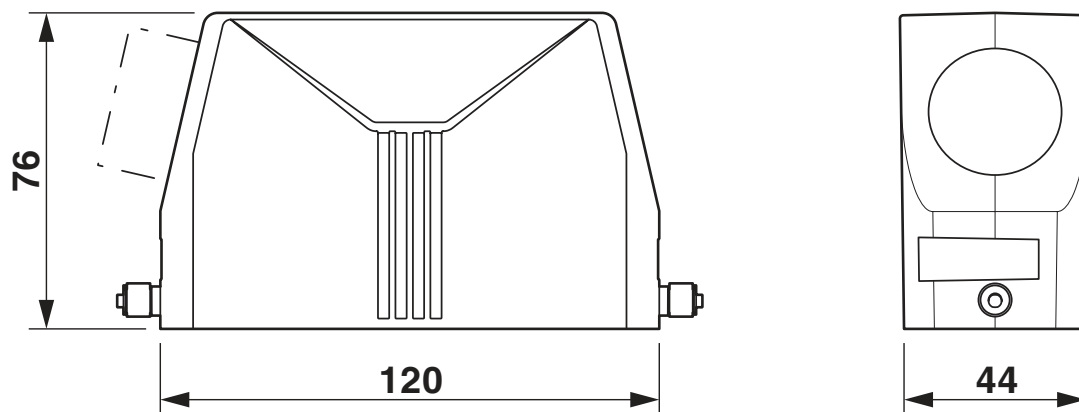

### Dimensions

Dimensional drawing	
Width	44 mm
Height	76 mm
Length	120 mm

## Drawings

Dimensional drawing

Dimensional drawing

1412757

<https://www.phoenixcontact.com/us/products/1412757>