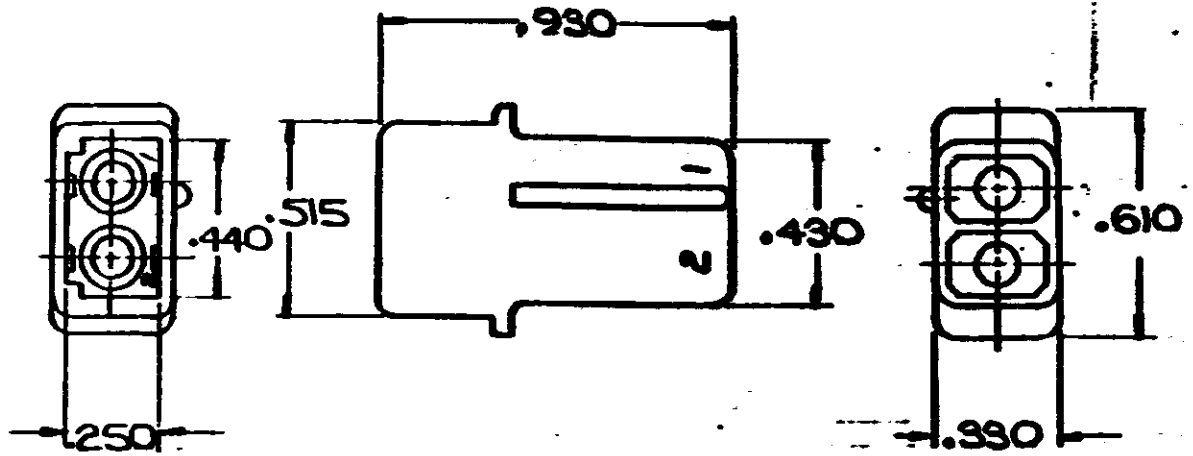

NUMBER 480724

1. MATES WITH PLUG 480723
2. TO BE USED WITH MATE-N-LOK DUAL LANCE PINS.

HOUSING	MATERIAL	COLOR
480724-0	NYLON	NATURAL

Unpublished U.S. Pat. Not to be reproduced nor published without written permission of AMP