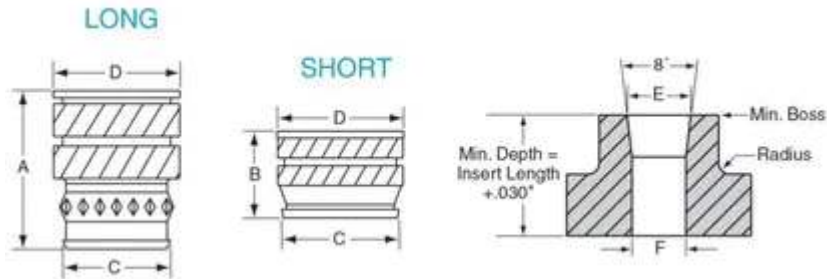

3124X335H-SS

B	0.335 in
Boss Size	0.896 in
Brand	RAF
C	0.439 in
D	0.469 in
F	0.431 in
Finish	None
Length E	0.448 in
Material	Stainless Steel
Series	H
Thread Size	5/16-24

PRODUCT OPTIONS

Finish
None
Black Oxide (26)
Chrome - Bright (10)
Chrome - Satin (11)
Chrome over Nickel (4)
Passivate - AMS 2700 TYPE 2 (48)
Passivate - ASTM A 380- 96 (47)