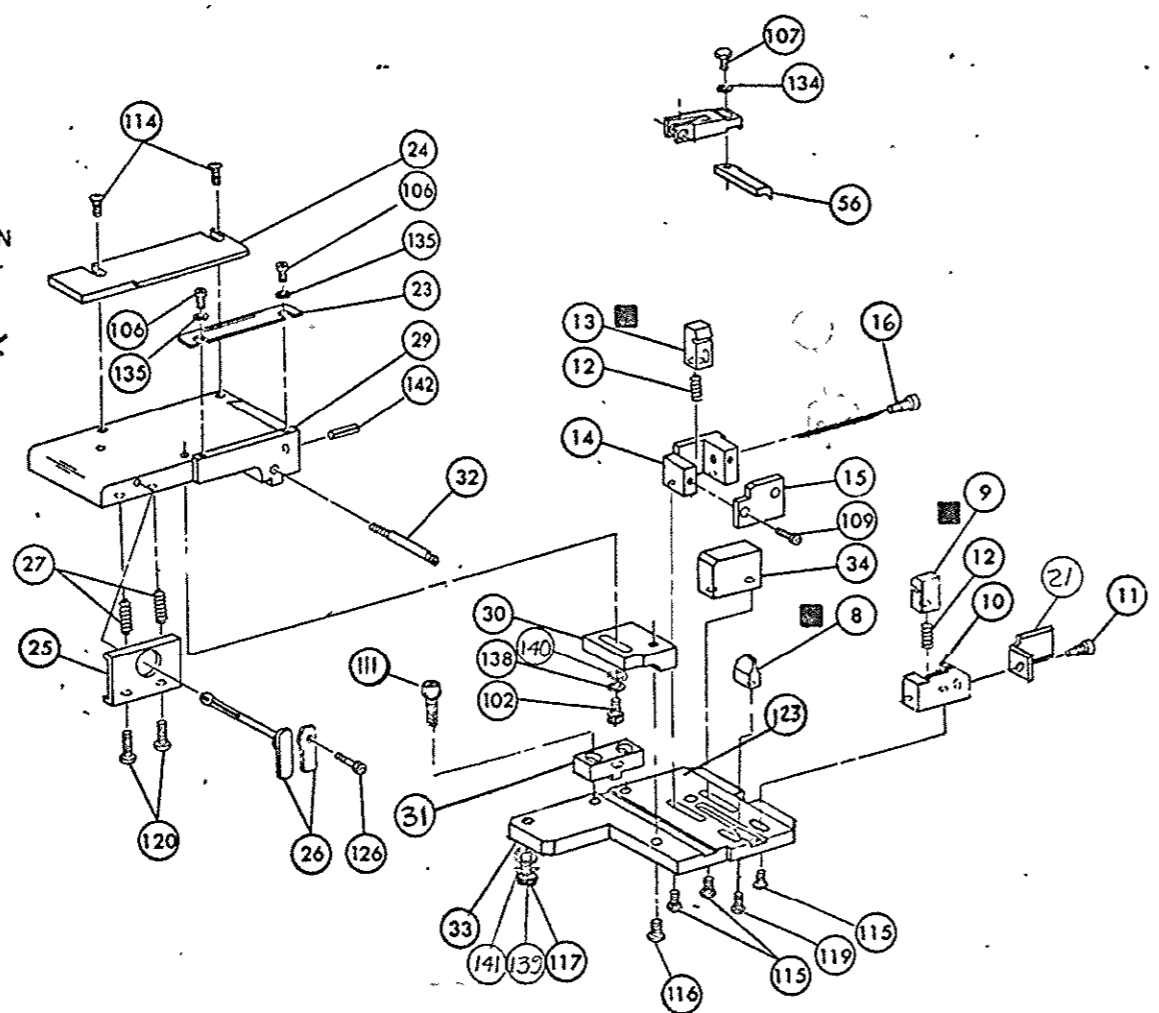

KEY:

- ■-RECOMMENDED SPARE PARTS
- ●-GREASE WEEKLY

QTY	PART NO	DESCRIPTION	ITEM NO
1	46345-1	PLATE, TERMINAL NO	145
2	690701-2	PLATE, SERIAL NO	144
1	4-21028-0	PIN, SLOT SPR (.093 DIA X .75) STR G PLATE	143
1	21899-2	WASHER, FLAT (NO 10) MOUNTING	142
1	21899-2	WASHER, FLAT (NO 10) S. G. ADJ BLOCK	141
1	21024-5	WASHER, LOCK (NO 10) MOUNTING	140
1	21024-5	WASHER, LOCK (NO 10) STRIP GUIDE ADJ BLOCK	139
2	21057-2	WASHER, LOCK (NO 4) FRONT STRIP GUIDE	138
REF	21024-4	WASHER, LOCK (NO 8) FEED FINGER	137
2	21024-4	WASHER, LOCK (NO 8) DEPRESSOR	136
REF	21024-4	WASHER, LOCK (NO 8) STRIPPER	135
1	21068-5	NUT, HEX MACH (6-32) HOLDDOWN	134
1	22353-8	SCR, SHLD. (187 DIA X .250 LG) DRAG LEVER	133
1	21009-2	SCR, SKT SET (1/4-20 X .25) (LOC-WEL) RAM	132
1	690701-2	PLATE, ID	131
4	21017-2	SCR, DRIVE (# 2 X .188 LG)	130
1	819347-1	PLATE, I.D.	129
2	3-21002-0	SCR, BUT HD SKT CAP (10-32 X .75) DRAG	128
1	22733-8	SCR, BUT HD SKT CAP (8-32 X .38) (LOC-WEL) ANVIL	127
1	3-21000-9	SCR, SOC HD SKT CAP (10-32 X 1.00) MOUNTING	126
1	2-21002-7	SCR, BUT HD SKT CAP (10-32 X .50) SG ADJ BLOCK	125
4	2-21002-2	SCR, BUT HD SKT CAP (8-32 X .50) SHEAR	124
2	2-21002-2	SCR, BUT HD SKT CAP (8-32 X .50) R STRIP GUIDE	123
1	1-21002-7	SCR, BUT HD SKT CAP (6-32 X .50) CAM	122
2	2-21000-7	SCR, SKT HD CAP (8-32 X .50) SCR. BLOCK	121
2	23030-1	SCR, SKT HD CAP (6-32 X .25) (LOC-WEL) CP DISC	120
2	1-21000-8	SCR, SKT HD CAP (6-32 X .25) REAR SHEAR PLATE	119
2	3-21000-0	SCR, SKT HD CAP (8-32 X .81) DEPRESSOR (REAR)	118
REF	2-21002-1	SCR, BUT HD MACH (8-32 X .36) FEED FINGER	117
2	1-21000-3	SCR, SKT HD CAP (4-40 X .25) F STRIP GUIDE	116
REF	2-21002-1	SCR, BUT HD CAP (8-32 X .36) STRIPPER	115
1	3-22603-1	SCR, HEX HD CAP (10-32 X .38) SG ADJ BLOCK	114
2	463310-6	BLADE, STRIPPING (#22)	113
2	690603-1	SPRING, ASSIST	112
1	690603-1	SPRING, ASSIST	111
1	690603-1	SPRING, ASSIST	110
1	690603-1	SPRING, ASSIST	109
1	690603-1	SPRING, ASSIST	108
1	690603-1	SPRING, ASSIST	107
1	690603-1	SPRING, ASSIST	106
1	690603-1	SPRING, ASSIST	105
1	690603-1	SPRING, ASSIST	104
1	690603-1	SPRING, ASSIST	103
1	690603-1	SPRING, ASSIST	102
1	690603-1	SPRING, ASSIST	101
1	690603-1	SPRING, ASSIST	100
1	690603-1	SPRING, ASSIST	99
1	690603-1	SPRING, ASSIST	98
1	690603-1	SPRING, ASSIST	97
1	690603-1	SPRING, ASSIST	96
1	690603-1	SPRING, ASSIST	95
1	690603-1	SPRING, ASSIST	94
1	690603-1	SPRING, ASSIST	93
1	690603-1	SPRING, ASSIST	92
1	690603-1	SPRING, ASSIST	91
1	690603-1	SPRING, ASSIST	90
1	690603-1	SPRING, ASSIST	89
1	690603-1	SPRING, ASSIST	88
1	690603-1	SPRING, ASSIST	87
1	690603-1	SPRING, ASSIST	86
1	690603-1	SPRING, ASSIST	85
1	690603-1	SPRING, ASSIST	84
1	690603-1	SPRING, ASSIST	83
1	690603-1	SPRING, ASSIST	82
1	690603-1	SPRING, ASSIST	81
1	690603-1	SPRING, ASSIST	80
1	690603-1	SPRING, ASSIST	79
1	690603-1	SPRING, ASSIST	78
1	690603-1	SPRING, ASSIST	77
1	690603-1	SPRING, ASSIST	76
1	690603-1	SPRING, ASSIST	75
1	690603-1	SPRING, ASSIST	74
1	690603-1	SPRING, ASSIST	73
1	690603-1	SPRING, ASSIST	72
1	690603-1	SPRING, ASSIST	71
1	690603-1	SPRING, ASSIST	70
1	690603-1	SPRING, ASSIST	69
1	690603-1	SPRING, ASSIST	68
1	690603-1	SPRING, ASSIST	67
1	690603-1	SPRING, ASSIST	66
1	690603-1	SPRING, ASSIST	65
1	690603-1	SPRING, ASSIST	64
1	690603-1	SPRING, ASSIST	63
1	690603-1	SPRING, ASSIST	62
1	690603-1	SPRING, ASSIST	61
1	690603-1	SPRING, ASSIST	60
1	690603-1	SPRING, ASSIST	59
1	690603-1	SPRING, ASSIST	58
1	690603-1	SPRING, ASSIST	57
1	690603-1	SPRING, ASSIST	56
1	690603-1	SPRING, ASSIST	55
1	690603-1	SPRING, ASSIST	54
1	690603-1	SPRING, ASSIST	53
1	690603-1	SPRING, ASSIST	52
1	690603-1	SPRING, ASSIST	51
1	690603-1	SPRING, ASSIST	50
1	690603-1	SPRING, ASSIST	49
1	690603-1	SPRING, ASSIST	48
1	690603-1	SPRING, ASSIST	47
1	690603-1	SPRING, ASSIST	46
1	690603-1	SPRING, ASSIST	45
1	690603-1	SPRING, ASSIST	44
1	690603-1	SPRING, ASSIST	43
1	690603-1	SPRING, ASSIST	42
1	690603-1	SPRING, ASSIST	41
1	690603-1	SPRING, ASSIST	40
1	690603-1	SPRING, ASSIST	39
1	690603-1	SPRING, ASSIST	38
1	690603-1	SPRING, ASSIST	37
1	690603-1	SPRING, ASSIST	36
1	690603-1	SPRING, ASSIST	35
1	690603-1	SPRING, ASSIST	34
1	690603-1	SPRING, ASSIST	33
1	690603-1	SPRING, ASSIST	32
1	690603-1	SPRING, ASSIST	31
1	690603-1	SPRING, ASSIST	30
1	690603-1	SPRING, ASSIST	29
1	690603-1	SPRING, ASSIST	28
1	690603-1	SPRING, ASSIST	27
1	690603-1	SPRING, ASSIST	26
1	690603-1	SPRING, ASSIST	25
1	690603-1	SPRING, ASSIST	24
1	690603-1	SPRING, ASSIST	23
1	690603-1	SPRING, ASSIST	22
1	690603-1	SPRING, ASSIST	21
1	690603-1	SPRING, ASSIST	20
1	690603-1	SPRING, ASSIST	19
1	690603-1	SPRING, ASSIST	18
1	690603-1	SPRING, ASSIST	17
1	690603-1	SPRING, ASSIST	16
1	690603-1	SPRING, ASSIST	15
1	690603-1	SPRING, ASSIST	14
1	690603-1	SPRING, ASSIST	13