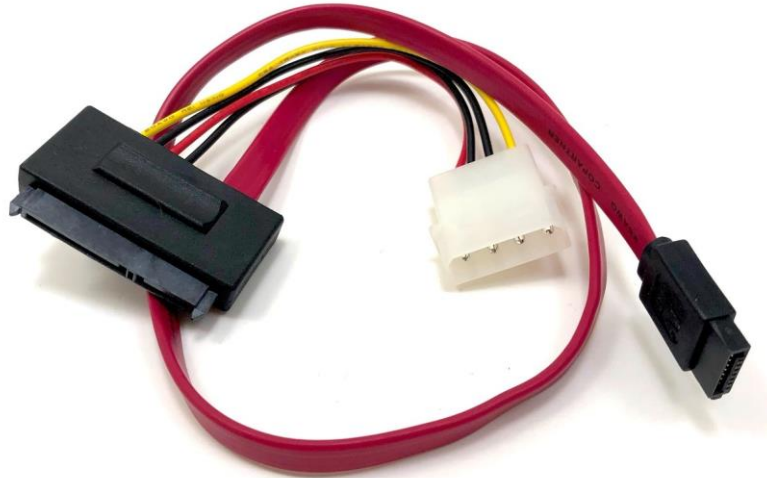

## 18in SAS (SFF-8482) to SATA with Molex LP4 Power Cable F03-155

### PRODUCT DESCRIPTION

- 18-Inches SATA data and power combo cable SATA 7+15 pin to 4 pin MOLEX + SATA 7 pin
- The data segment of the cable uses the 7-pin SATA architecture to keep the cable ultra-thin, narrow, and flexible
- To power your drive, our cable features a convenient 15-pin SATA to 4-pin LP4 adapter
- Lifetime Warranty
- SATA III (6Gb) Compliant