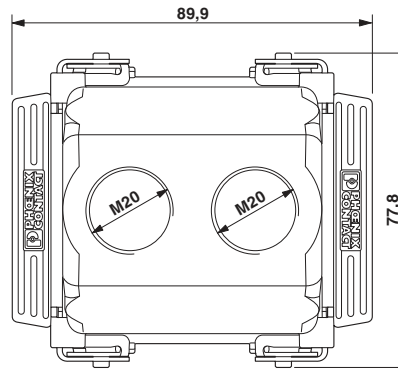

Dimensions

Height	37 mm
--------	-------

Ambient conditions

Degree of protection for housing	IP65
	IP66
	IP67
Ambient temperature (operation)	-40 °C ... 125 °C

General

Design	DC-B6
Housing type	Sleeve housings
Color	pearl gray
Locking type	With locking latch
Cable exit	Lateral
Screw connection	None
Type of the screw connection	With 2x M20 thread

Label - EML (26,5X12)R SR - 0816854

Label, Roll, silver/matt, Unlabeled, Can be labeled with: THERMOMARK ROLL, THERMOMARK X, THERMOMARK S1.1, Mounting type: Adhesive, Lettering field: 26.5 x 12 mm

Full screw connection

Cable gland - HC-K-KV-M25(11-17) - 1690639

Plastic screw connection up to 5 bar, thread length: 8 mm, cable diameter: 11 - 17 mm, WAF 29, screw connection: M25

Cable gland - HC-K-KV-M20(8-13) - 1690626

Plastic screw connection up to 5 bar, thread length: 8 mm, cable diameter: 8 - 13 mm, WAF 24, screw connection: M20

Seal

Grommet - DC-B 6-A-HD-G - 1602326

DUPLICON, profile gasket for stackable housing, made of conductive EPDM

Drawings

Housing - DC-B 6-H-80/O2STM20G-M - 1581180

Dimensioned drawing

Dimensional drawing