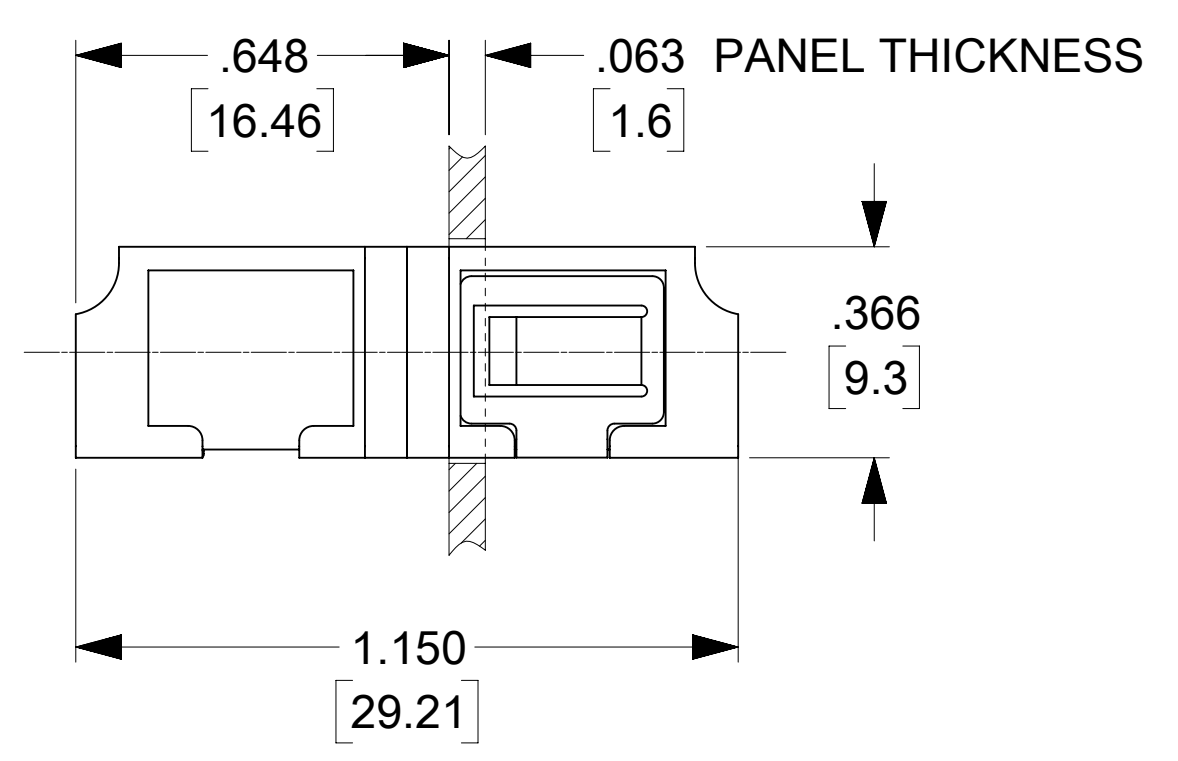

LC 8 PORT ADAPTER P/N	ADAPTER COLOR	SPLIT SLEEVE MATERIAL
106121-0460	GREEN	CERAMIC
106121-0470	BEIGE	
106121-0480	AQUA	

NOTES:
 1. ALL DIMENSIONS ARE FOR REFERENCE.
 2. DUST CAPS SHOWN IN ISO VIEWS ONLY.

THIS DRAWING CONTAINS INFORMATION THAT IS PROPRIETARY TO MOLEX ELECTRONIC TECHNOLOGIES, LLC AND SHOULD NOT BE USED WITHOUT WRITTEN PERMISSION									
DIMENSION UNITS IN/MM		SCALE 3:1		CURRENT REV DESC:					
GENERAL TOLERANCES (UNLESS SPECIFIED)				EC NO: 652962		DRWN: SKRISHNAMU01		2021/05/28	
4 PLACES ±		±		CHK'D: WCHEN		2021/08/24		2021/08/24	
3 PLACES ±		±		APPR: WCHEN		2021/08/24		2021/08/24	
2 PLACES ±		±		INITIAL REVISION:		DRWN: YBELENIY		2012/01/04	
1 PLACE ±		±		DRWN: YBELENIY		2012/02/06		2012/02/06	
0 PLACES ±		±		ANGULAR TOL ± °		APPR: WCHEN		2012/02/06	
DRAFT WHERE APPLICABLE MUST REMAIN WITHIN DIMENSIONS				THIRD ANGLE PROJECTION		DRAWING D-SIZE		SERIES 106121	
DOCUMENT NUMBER		DOC TYPE		DOC PART		REVISION		MATERIAL NUMBER	
SD-106121-0450		PSD		001		D		CUSTOMER GENERAL MARKET	
SHEET NUMBER		CUSTOMER		MATERIAL NUMBER		SERIES		DRAWING	
1 OF 1		GENERAL MARKET		SEE TABLE		106121		D-SIZE	