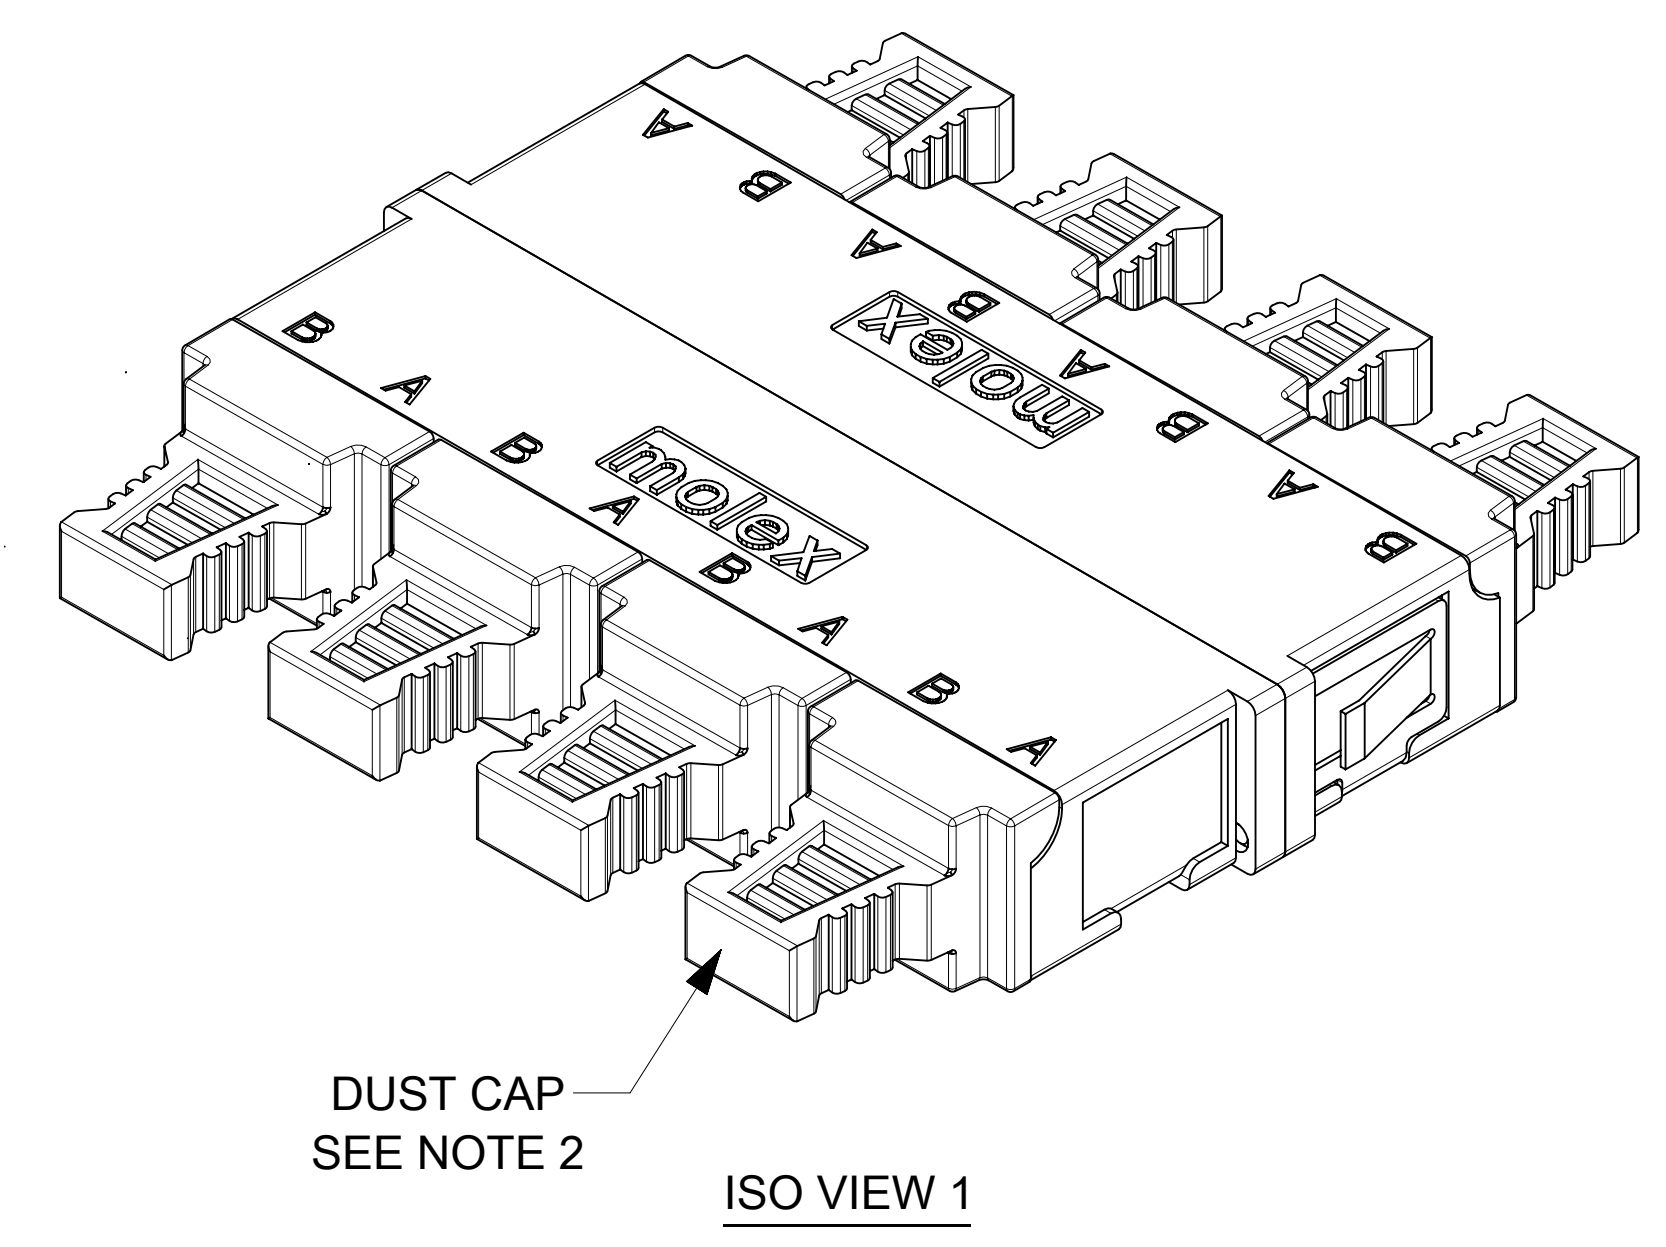

LC 8 PORT ADAPTER P/N	ADAPTER COLOR	SPLIT SLEEVE MATERIAL
106121-0460	GREEN	CERAMIC
106121-0470	BEIGE	
106121-0480	AQUA	

NOTES:
 1. ALL DIMENSIONS ARE FOR REFERENCE.
 2. DUST CAPS SHOWN IN ISO VIEWS ONLY.

THIS DRAWING CONTAINS INFORMATION THAT IS PROPRIETARY TO MOLEX ELECTRONIC TECHNOLOGIES, LLC AND SHOULD NOT BE USED WITHOUT WRITTEN PERMISSION									
DIMENSION UNITS IN/MM		SCALE 3:1		CURRENT REV DESC:					
GENERAL TOLERANCES (UNLESS SPECIFIED)				EC NO: 652962		DRWN: SKRISHNAMU01		2021/05/28	
4 PLACES ±		±		CHK'D: WCHEN		2021/08/24		2021/08/24	
3 PLACES ±		±		APPR: WCHEN		2021/08/24		2021/08/24	
2 PLACES ±		±		INITIAL REVISION:		DRWN: YBELENIY		2012/01/04	
1 PLACE ±		±		DRWN: YBELENIY		2012/02/06		2012/02/06	
0 PLACES ±		±		ANGULAR TOL ± °		APPR: WCHEN		2012/02/06	
DRAFT WHERE APPLICABLE MUST REMAIN WITHIN DIMENSIONS				THIRD ANGLE PROJECTION		DRAWING D-SIZE		SERIES 106121	
DOCUMENT NUMBER		DOC TYPE		DOC PART		REVISION		MATERIAL NUMBER	
SD-106121-0450		PSD		001		D		CUSTOMER GENERAL MARKET	
SHEET NUMBER		CUSTOMER		MATERIAL NUMBER		SERIES		DRAWING	
1 OF 1		GENERAL MARKET		SEE TABLE		106121		D-SIZE	