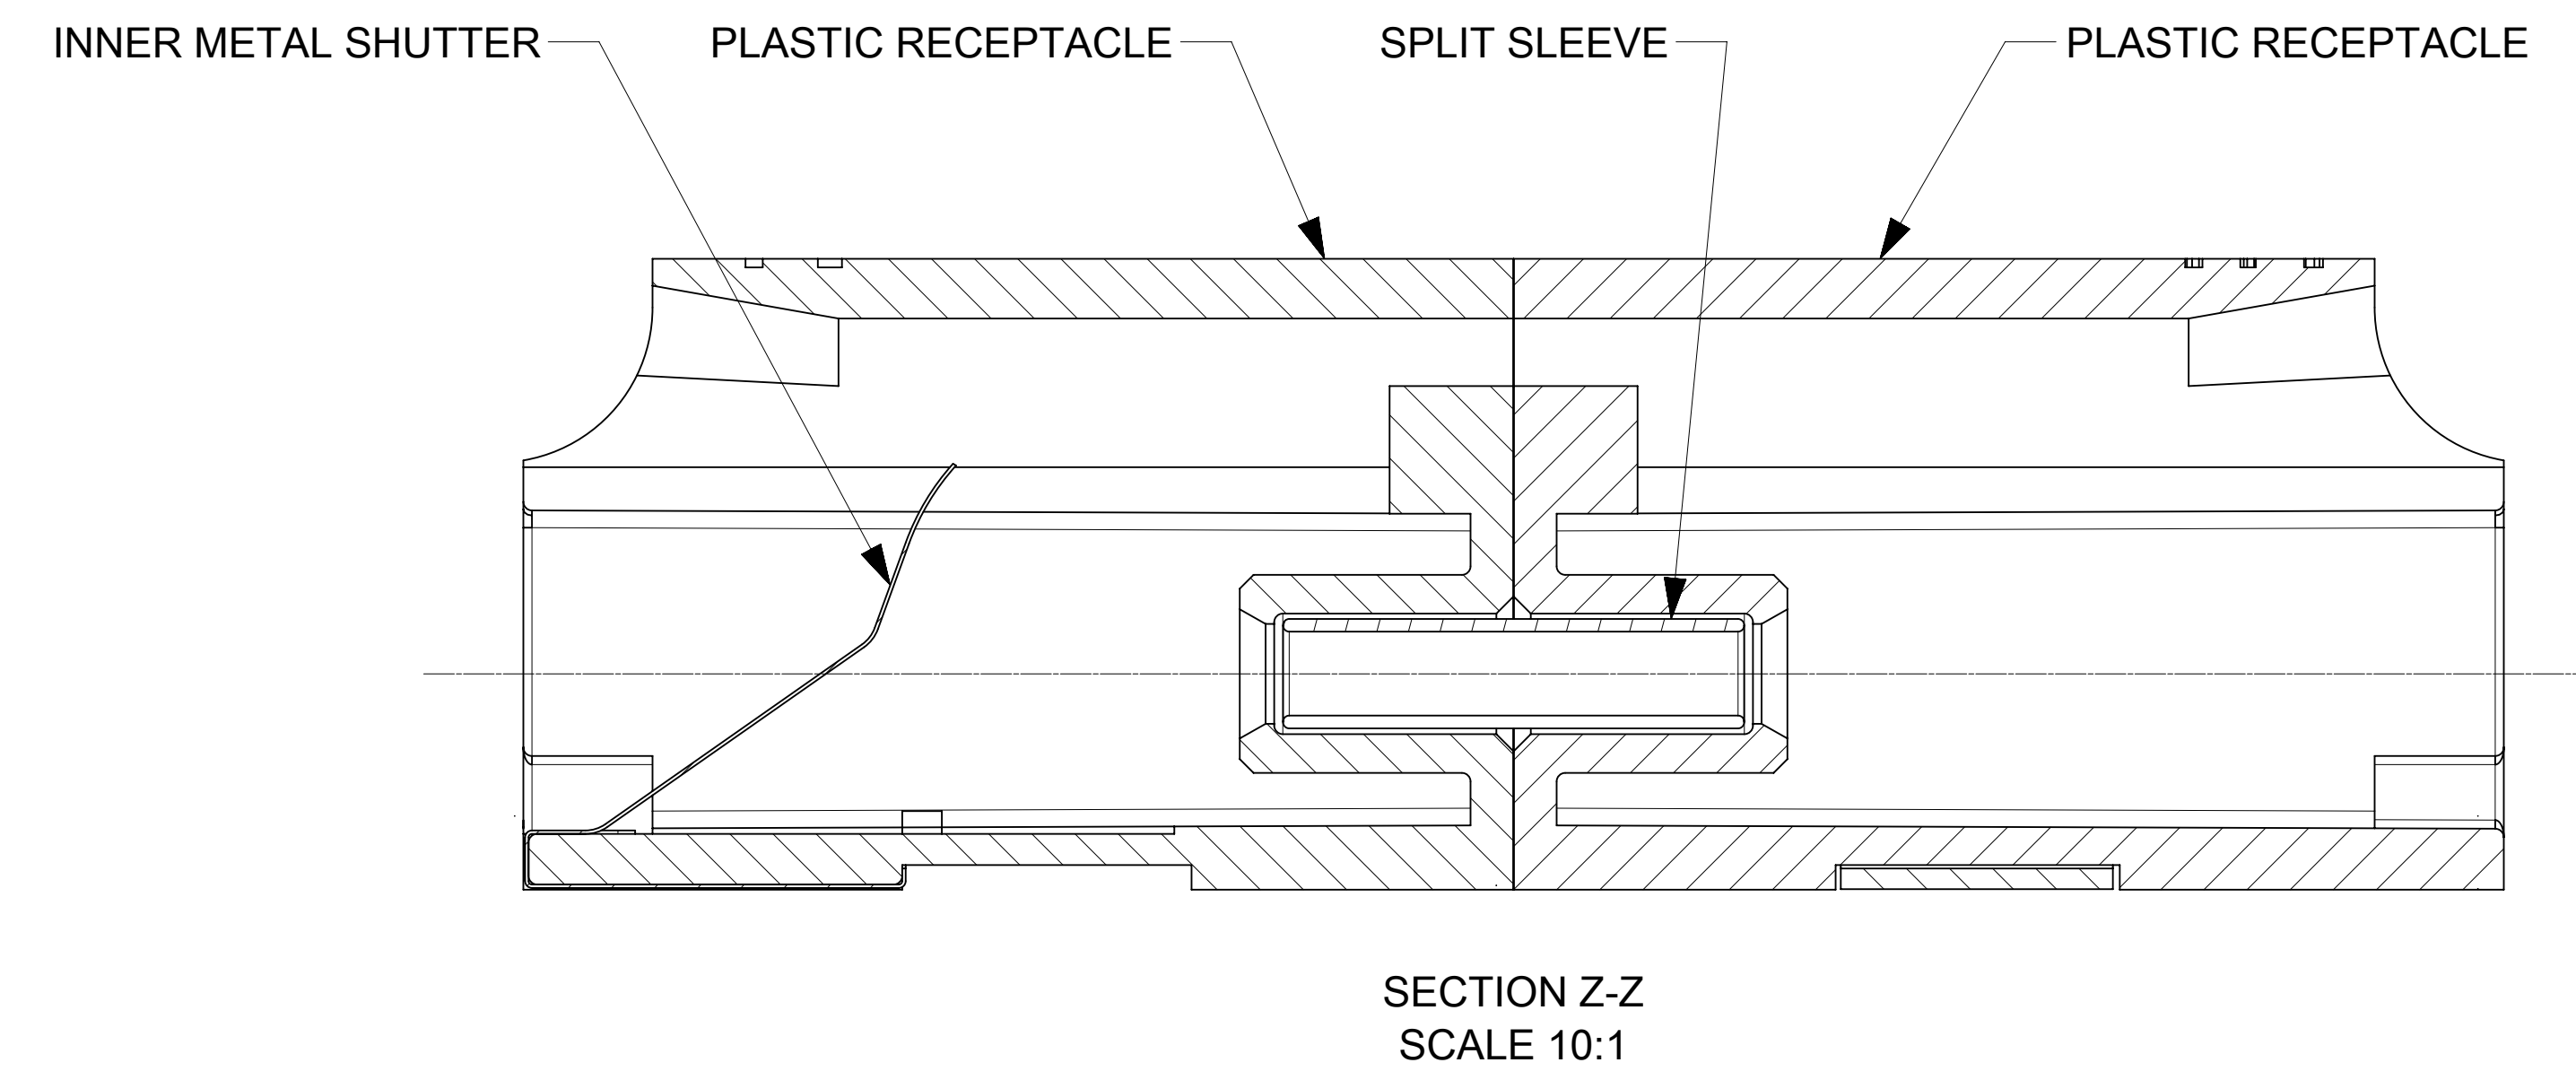

LC 8 PORT ADAPTER P/N	ADAPTER COLOR	SPLIT SLEEVE MATERIAL
106121-0460	GREEN	CERAMIC
106121-0470	BEIGE	
106121-0480	AQUA	

NOTES:
 1. ALL DIMENSIONS ARE FOR REFERENCE.
 2. DUST CAPS SHOWN IN ISO VIEWS ONLY.

THIS DRAWING CONTAINS INFORMATION THAT IS PROPRIETARY TO MOLEX ELECTRONIC TECHNOLOGIES, LLC AND SHOULD NOT BE USED WITHOUT WRITTEN PERMISSION									
DIMENSION UNITS IN/MM		SCALE 3:1		CURRENT REV DESC:					
GENERAL TOLERANCES (UNLESS SPECIFIED)				EC NO: 652962		DRWN: SKRISHNAMU01		2021/05/28	
4 PLACES ±		±		CHK'D: WCHEN		2021/08/24		2021/08/24	
3 PLACES ±		±		APPR: WCHEN		2021/08/24		2021/08/24	
2 PLACES ±		±		INITIAL REVISION:		DRWN: YBELENIY		2012/01/04	
1 PLACE ±		±		DRWN: YBELENIY		2012/02/06		2012/02/06	
0 PLACES ±		±		ANGULAR TOL ± °		APPR: WCHEN		2012/02/06	
DRAFT WHERE APPLICABLE MUST REMAIN WITHIN DIMENSIONS				THIRD ANGLE PROJECTION		DRAWING D-SIZE		SERIES 106121	
DOCUMENT NUMBER		DOC TYPE		DOC PART		REVISION		MATERIAL NUMBER	
SD-106121-0450		PSD		001		D		CUSTOMER GENERAL MARKET	
SHEET NUMBER		CUSTOMER		MATERIAL NUMBER		SERIES		DRAWING	
1 OF 1		GENERAL MARKET		SEE TABLE		106121		D-SIZE	