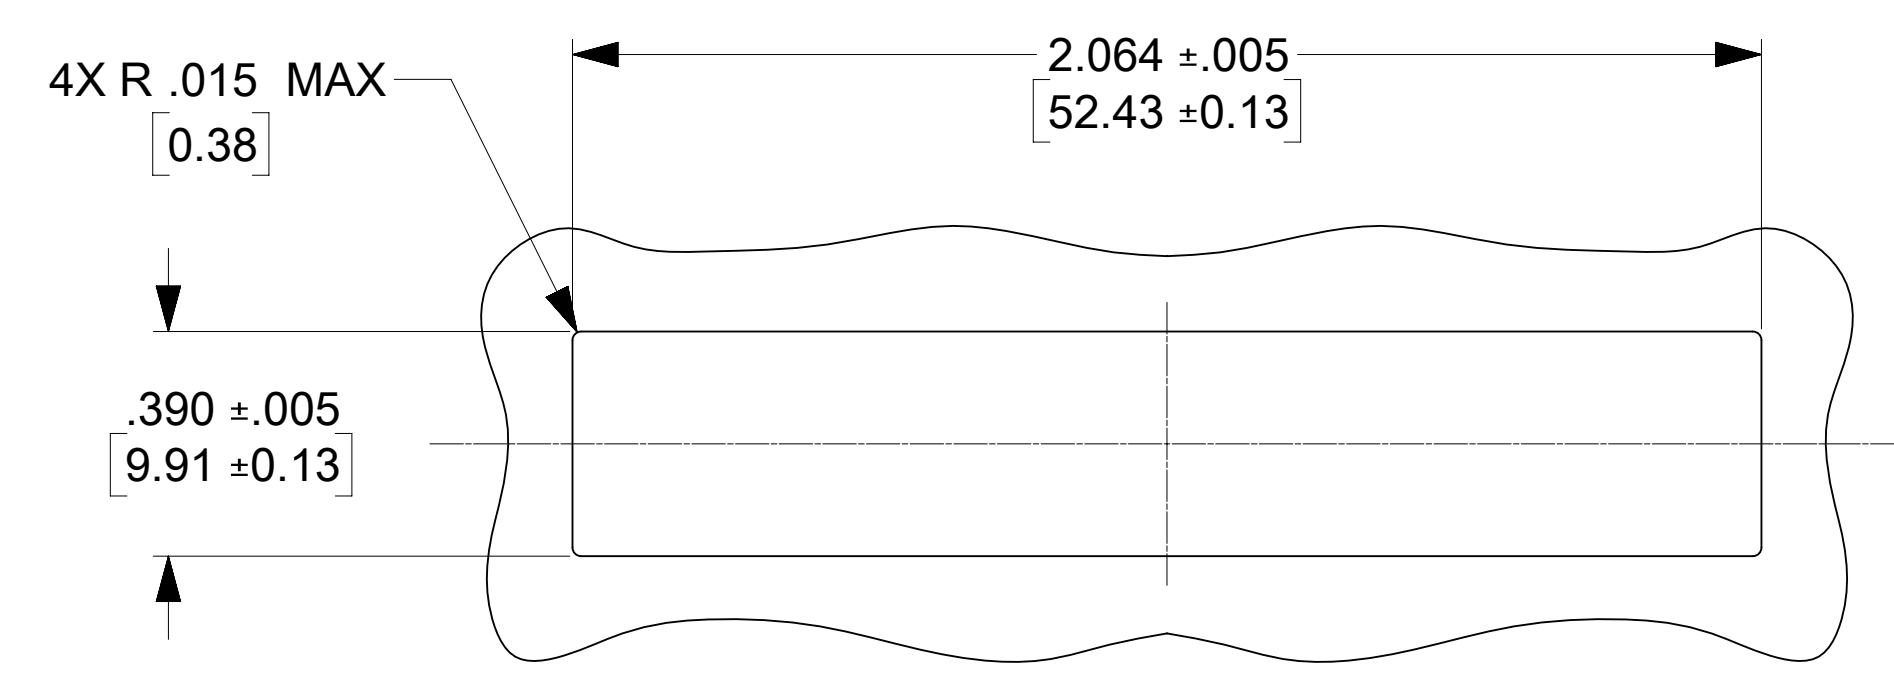

LC 8 PORT ADAPTER P/N	ADAPTER COLOR	SPLIT SLEEVE MATERIAL
106121-0460	GREEN	CERAMIC
106121-0470	BEIGE	
106121-0480	AQUA	

NOTES:
 1. ALL DIMENSIONS ARE FOR REFERENCE.
 2. DUST CAPS SHOWN IN ISO VIEWS ONLY.

THIS DRAWING CONTAINS INFORMATION THAT IS PROPRIETARY TO MOLEX ELECTRONIC TECHNOLOGIES, LLC AND SHOULD NOT BE USED WITHOUT WRITTEN PERMISSION									
DIMENSION UNITS IN/MM		SCALE 3:1		CURRENT REV DESC:					
GENERAL TOLERANCES (UNLESS SPECIFIED)				EC NO: 652962		DRWN: SKRISHNAMU01		2021/05/28	
4 PLACES ±		±		CHK'D: WCHEN		2021/08/24		2021/08/24	
3 PLACES ±		±		APPR: WCHEN		2021/08/24		2021/08/24	
2 PLACES ±		±		INITIAL REVISION:		DRWN: YBELENIY		2012/01/04	
1 PLACE ±		±		DRWN: YBELENIY		2012/02/06		2012/02/06	
0 PLACES ±		±		ANGULAR TOL ± °		APPR: WCHEN		2012/02/06	
DRAFT WHERE APPLICABLE MUST REMAIN WITHIN DIMENSIONS				THIRD ANGLE PROJECTION		DRAWING D-SIZE		SERIES 106121	
DOCUMENT NUMBER		DOC TYPE		DOC PART		REVISION		MATERIAL NUMBER	
SD-106121-0450		PSD		001		D		CUSTOMER GENERAL MARKET	
SHEET NUMBER		CUSTOMER		MATERIAL NUMBER		SERIES		DRAWING	
1 OF 1		GENERAL MARKET		SEE TABLE		106121		D-SIZE	