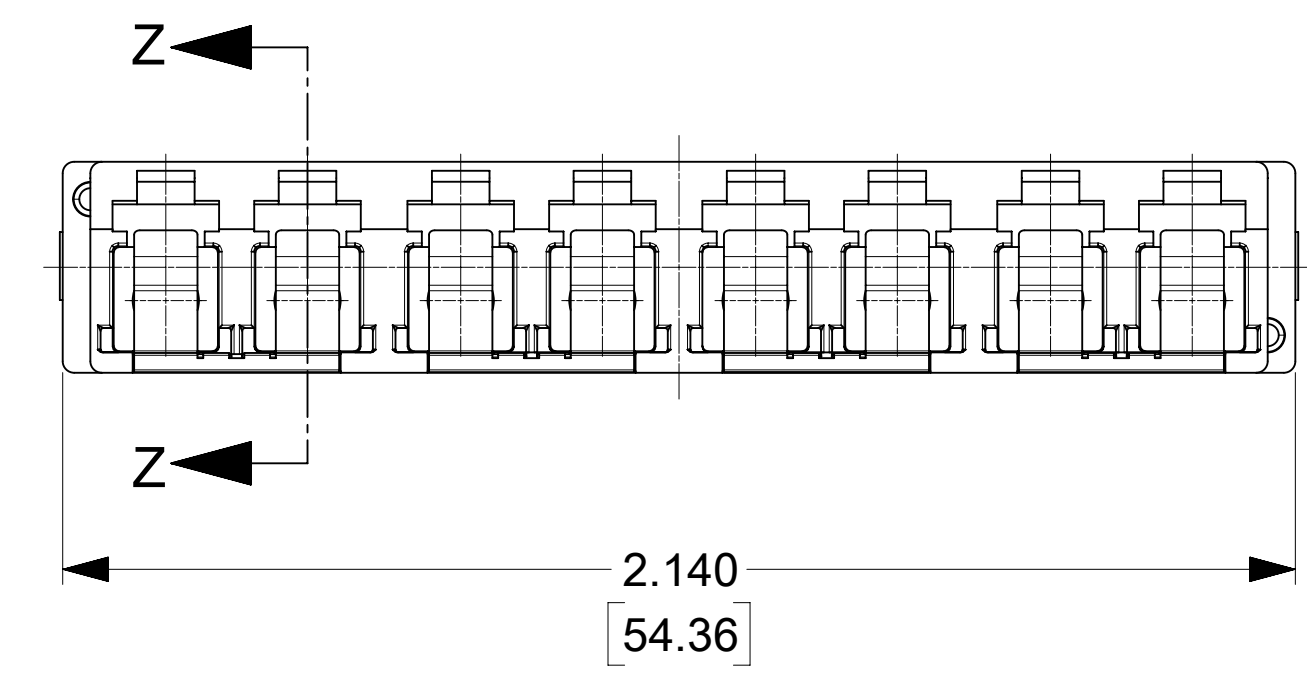

LC 8 PORT ADAPTER P/N	ADAPTER COLOR	SPLIT SLEEVE MATERIAL
106121-0460	GREEN	CERAMIC
106121-0470	BEIGE	
106121-0480	AQUA	

NOTES:
 1. ALL DIMENSIONS ARE FOR REFERENCE.
 2. DUST CAPS SHOWN IN ISO VIEWS ONLY.

THIS DRAWING CONTAINS INFORMATION THAT IS PROPRIETARY TO MOLEX ELECTRONIC TECHNOLOGIES, LLC AND SHOULD NOT BE USED WITHOUT WRITTEN PERMISSION									
DIMENSION UNITS IN/MM		SCALE 3:1		CURRENT REV DESC:					
GENERAL TOLERANCES (UNLESS SPECIFIED)				EC NO: 652962		DRWN: SKRISHNAMU01		2021/05/28	
4 PLACES ±		±		CHK'D: WCHEN		2021/08/24		2021/08/24	
3 PLACES ±		±		APPR: WCHEN		2021/08/24		2021/08/24	
2 PLACES ±		±		INITIAL REVISION:		DRWN: YBELENIY		2012/01/04	
1 PLACE ±		±		DRWN: YBELENIY		2012/02/06		2012/02/06	
0 PLACES ±		±		ANGULAR TOL ± °		APPR: WCHEN		2012/02/06	
DRAFT WHERE APPLICABLE MUST REMAIN WITHIN DIMENSIONS				THIRD ANGLE PROJECTION		DRAWING D-SIZE		SERIES 106121	
DOCUMENT NUMBER		DOC TYPE		DOC PART		REVISION		MATERIAL NUMBER	
SD-106121-0450		PSD		001		D		CUSTOMER GENERAL MARKET	
SHEET NUMBER		CUSTOMER		MATERIAL NUMBER		SERIES		DRAWING	
1 OF 1		GENERAL MARKET		SEE TABLE		106121		D-SIZE	