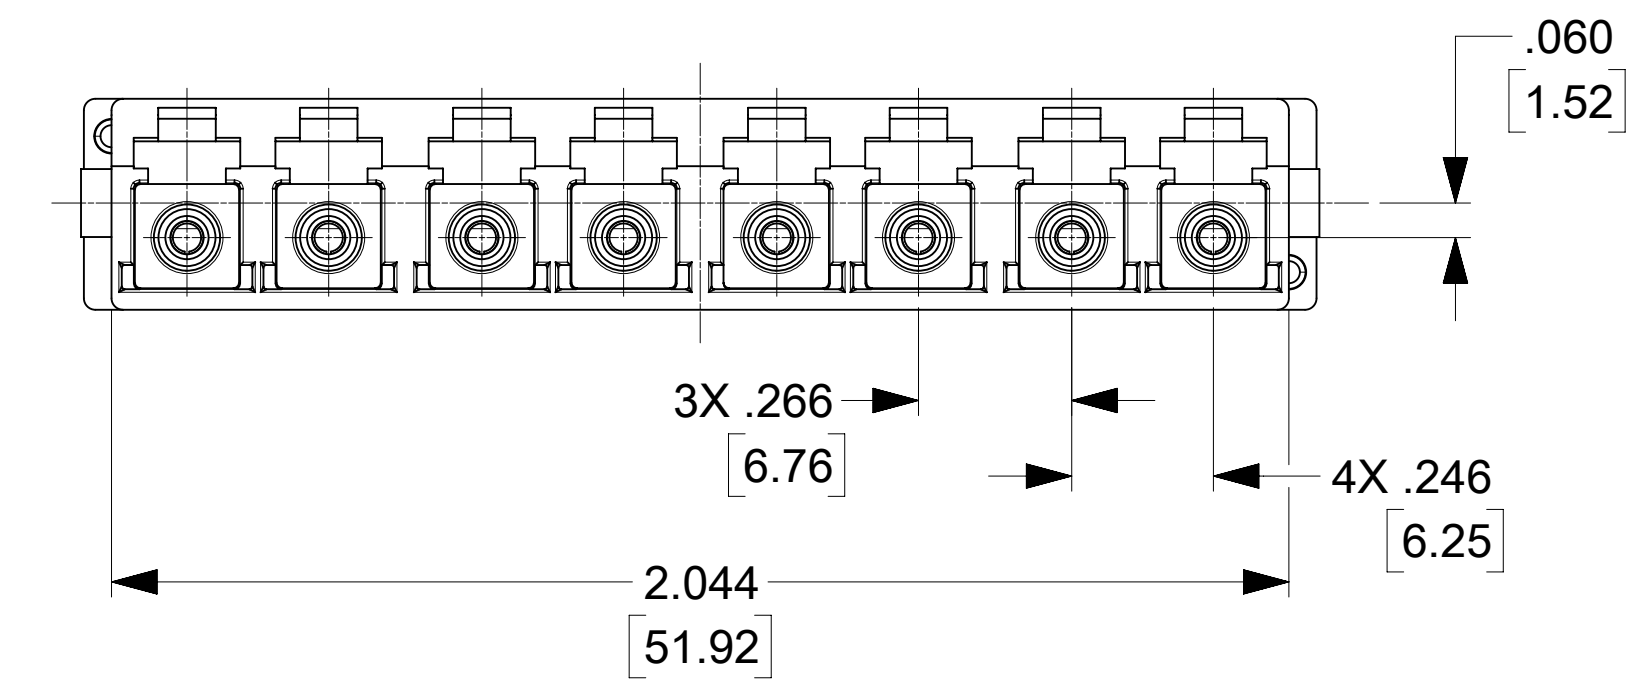

LC 8 PORT ADAPTER P/N	ADAPTER COLOR	SPLIT SLEEVE MATERIAL
106121-0460	GREEN	CERAMIC
106121-0470	BEIGE	
106121-0480	AQUA	

NOTES:
 1. ALL DIMENSIONS ARE FOR REFERENCE.
 2. DUST CAPS SHOWN IN ISO VIEWS ONLY.

THIS DRAWING CONTAINS INFORMATION THAT IS PROPRIETARY TO MOLEX ELECTRONIC TECHNOLOGIES, LLC AND SHOULD NOT BE USED WITHOUT WRITTEN PERMISSION									
DIMENSION UNITS IN/MM		SCALE 3:1		CURRENT REV DESC:					
GENERAL TOLERANCES (UNLESS SPECIFIED)				EC NO: 652962		DRWN: SKRISHNAMU01		2021/05/28	
4 PLACES ±		±		CHK'D: WCHEN		2021/08/24		2021/08/24	
3 PLACES ±		±		APPR: WCHEN		2021/08/24		2021/08/24	
2 PLACES ±		±		INITIAL REVISION:		DRWN: YBELENIY		2012/01/04	
1 PLACE ±		±		DRWN: YBELENIY		2012/02/06		2012/02/06	
0 PLACES ±		±		ANGULAR TOL ± °		APPR: WCHEN		2012/02/06	
DRAFT WHERE APPLICABLE MUST REMAIN WITHIN DIMENSIONS				THIRD ANGLE PROJECTION		DRAWING D-SIZE		SERIES 106121	
DOCUMENT NUMBER		DOC TYPE		DOC PART		REVISION		MATERIAL NUMBER	
SD-106121-0450		PSD		001		D		CUSTOMER GENERAL MARKET	
SHEET NUMBER		CUSTOMER		MATERIAL NUMBER		SERIES		DRAWING	
1 OF 1		GENERAL MARKET		SEE TABLE		106121		D-SIZE	