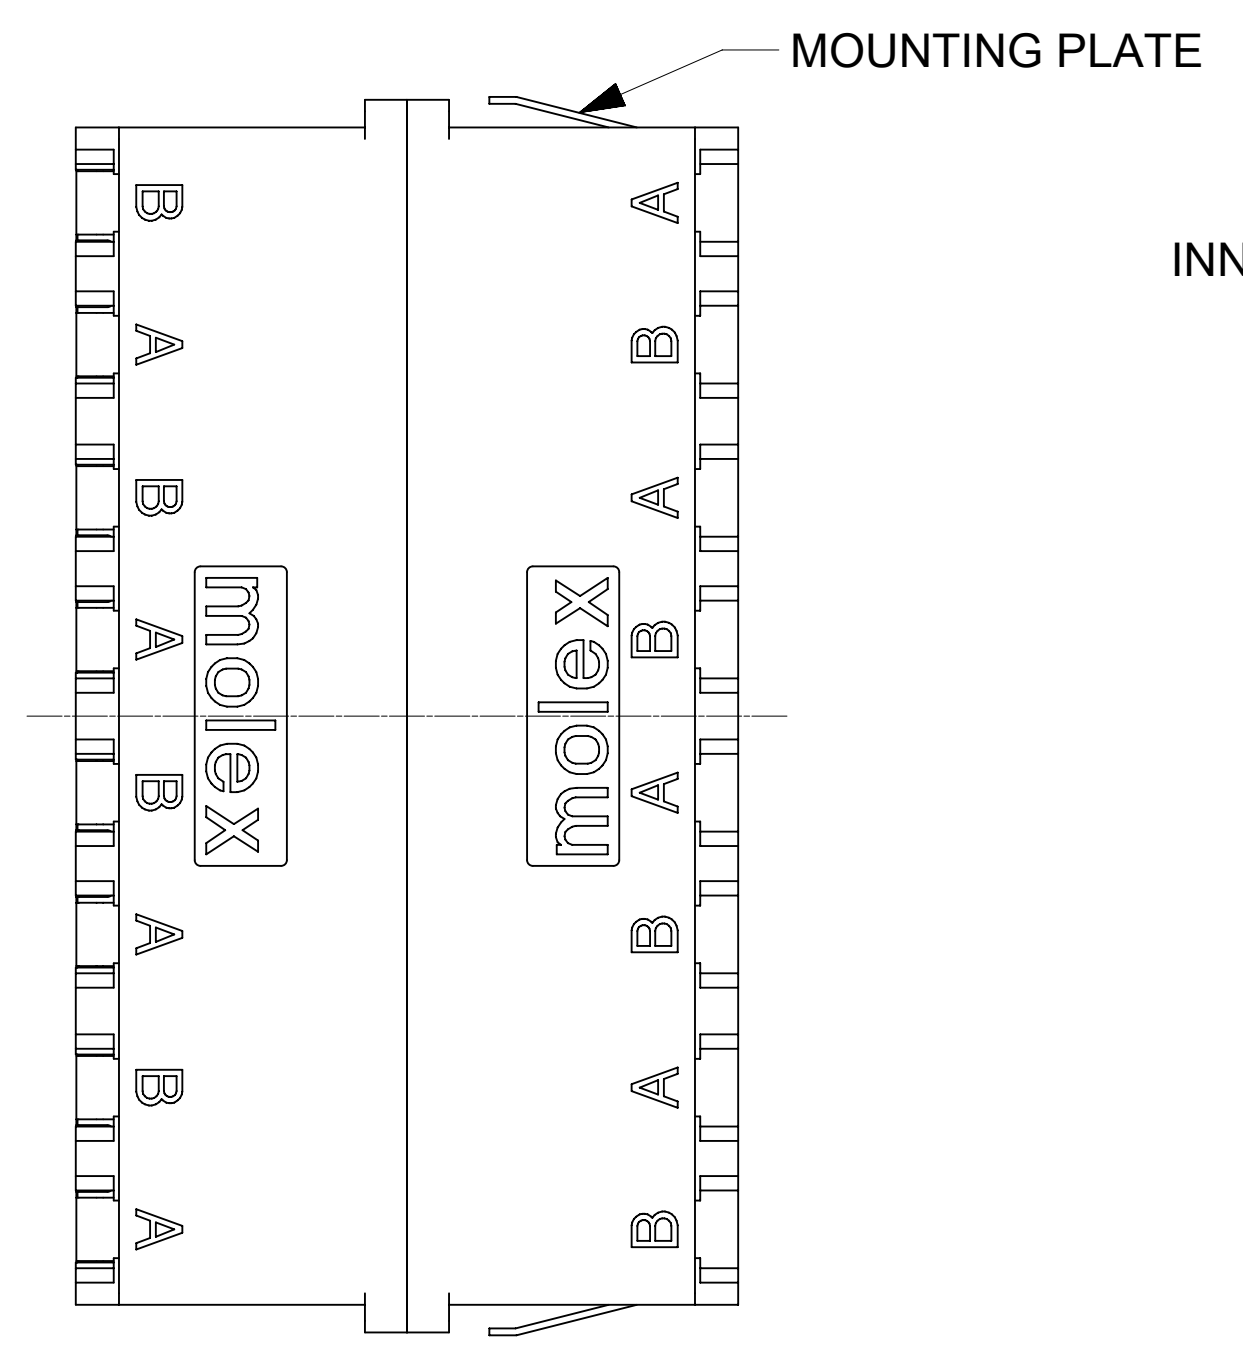

LC 8 PORT ADAPTER P/N	ADAPTER COLOR	SPLIT SLEEVE MATERIAL
106121-0460	GREEN	CERAMIC
106121-0470	BEIGE	
106121-0480	AQUA	

NOTES:
 1. ALL DIMENSIONS ARE FOR REFERENCE.
 2. DUST CAPS SHOWN IN ISO VIEWS ONLY.

THIS DRAWING CONTAINS INFORMATION THAT IS PROPRIETARY TO MOLEX ELECTRONIC TECHNOLOGIES, LLC AND SHOULD NOT BE USED WITHOUT WRITTEN PERMISSION									
DIMENSION UNITS IN/MM		SCALE 3:1		CURRENT REV DESC:					
GENERAL TOLERANCES (UNLESS SPECIFIED)				EC NO: 652962		DRWN: SKRISHNAMU01		2021/05/28	
4 PLACES ±		±		CHK'D: WCHEN		2021/08/24		2021/08/24	
3 PLACES ±		±		APPR: WCHEN		2021/08/24		2021/08/24	
2 PLACES ±		±		INITIAL REVISION:		DRWN: YBELENIY		2012/01/04	
1 PLACE ±		±		DRWN: YBELENIY		2012/02/06		2012/02/06	
0 PLACES ±		±		ANGULAR TOL ± °		APPR: WCHEN		2012/02/06	
DRAFT WHERE APPLICABLE MUST REMAIN WITHIN DIMENSIONS				THIRD ANGLE PROJECTION		DRAWING D-SIZE		SERIES 106121	
DOCUMENT NUMBER		DOC TYPE		DOC PART		REVISION		MATERIAL NUMBER	
SD-106121-0450		PSD		001		D		CUSTOMER GENERAL MARKET	
SHEET NUMBER		CUSTOMER		MATERIAL NUMBER		SERIES		DRAWING	
1 OF 1		GENERAL MARKET		SEE TABLE		106121		D-SIZE	