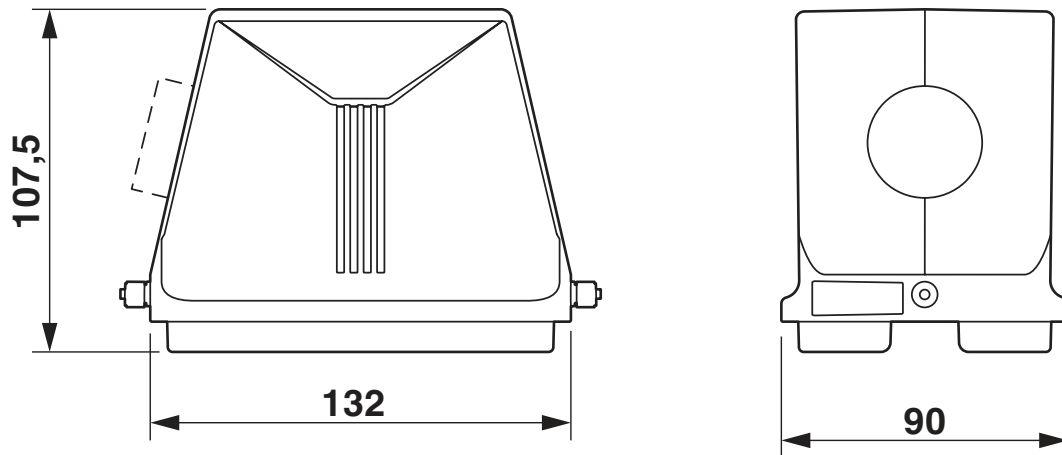

Dimensions

Dimensional drawing	
Width	90 mm
Height	107.5 mm
Length	132 mm

Material specifications

Housing surface material	uncoated
Impact strength	IK08
Housing material	Die-cast aluminum, salt water resistant

Mechanical properties

Mechanical data

Type of the screw connection	M25
Locking type	Pin

Environmental and real-life conditions

Ambient conditions

Degree of protection	IP66
	IP67
Degree of protection (NEMA)	4 (UL 50e)
	4X (UL 50e)
	12 (UL 50e)
Impact strength	IK08
Ambient temperature (operation)	-40 °C ... 125 °C

HC-STA-B48-HHFS-5TTM25-EM-AL - Housing

1345274

<https://www.phoenixcontact.com/us/products/1345274>

Drawings

Dimensional drawing

Dimensional drawing

HC-STA-B48-HHFS-5TTM25-EM-AL - Housing

1345274