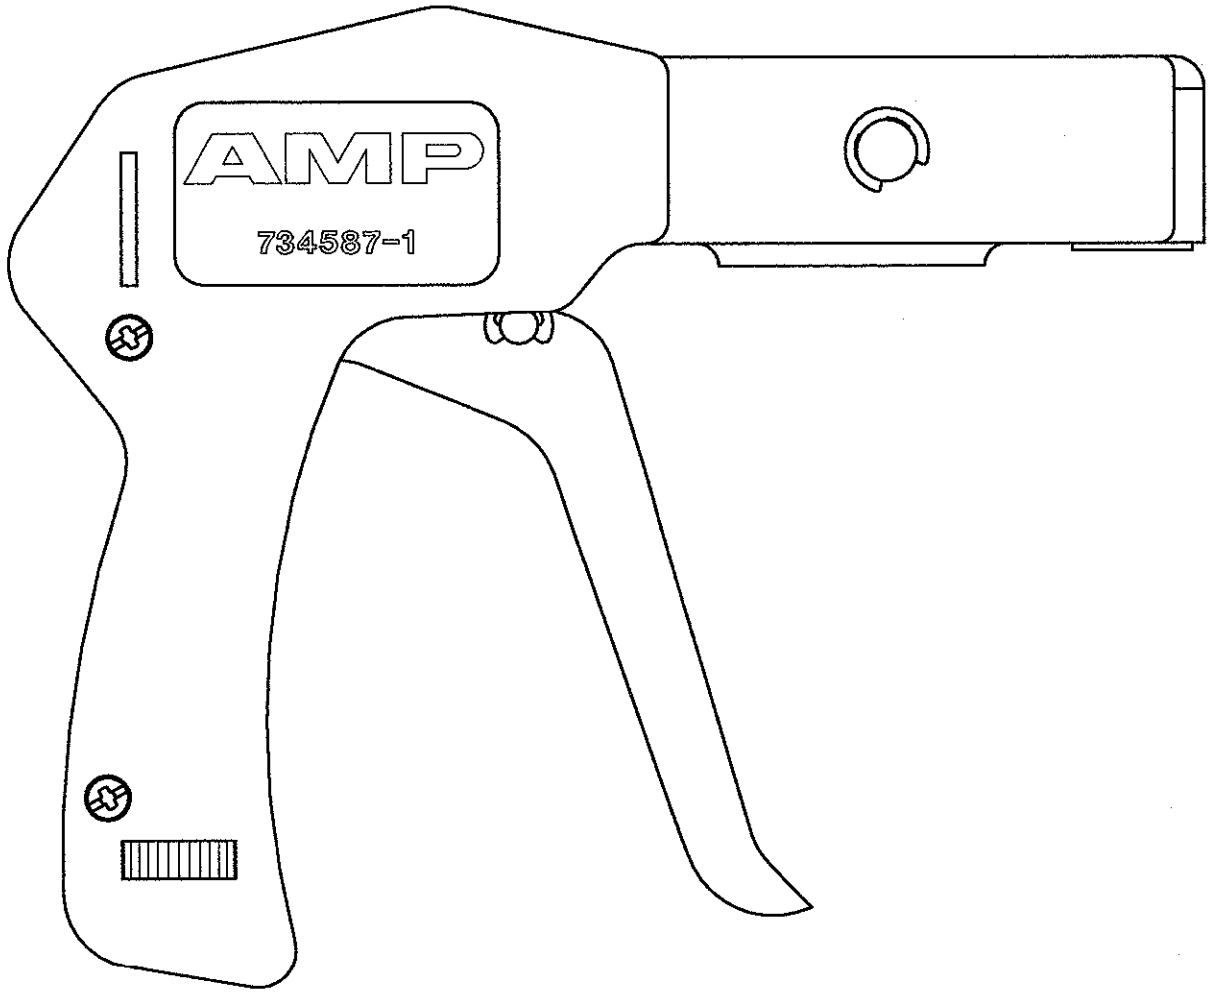

DO NOT SCALE

DIMENSIONS IN mm

METRIC

THIRD ANGLE
PROJECTION

			BLUE			STEEL			734587-1		
			FINISH			MATERIAL			PARTNUMBER		
-	-	-	-	-	-	CUSTOMER DRAWING			FOR REFERENCE ONLY WILL NOT BE UPDATED		
-	-	-	-	-	-	© COPYRIGHT 19- BY AMP HOLLAND B.V.			ALL INTERNATIONAL RIGHTS RESERVED. AMP PRODUCTS MAY BE COVERED BY U.S. AND FOREIGN AND/OR PATENTS PENDING.		
-	-	-	-	-	-	THIS DRAWING IS UNPUBLISHED			RELEASED FOR PUBLICATION _____, 19 _____		
-	-	-	-	-	-	AMP			AMP HOLLAND B.V. 's-Hertogenbosch, The Netherlands.		
-	-	-	-	-	-	NAME			TOOL FOR CABLE-TIES FROM 2,2 TO 4,8mm WIDE		
0	H-9856	R.D.	R.V.	12-08-92							
LTR.	REVISION RECORD	DR.	CHK.	DATE							
DR.:	R. DAAMEN	CHK.:	R. VOS	APP.:	L.v. SOEST	DWG. No.			REV. LTR.		
DATE:	12-08-92	DATE:	-	DATE:	-	734587			0		
									SHEET		
									1 OF 1		
									A4		