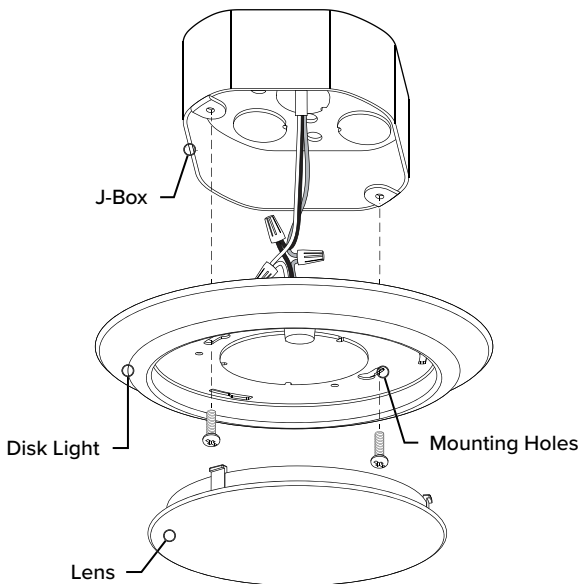

### FIELD INSTALLED ACCESSORIES

ESL-DSK-6-ACCS-3

Recessed Installation Accessories

**Catalog Data:**

ITEM#	WATTS	KELVIN	LUMENS	EFFICACY (lm/W)	CRI	ENERGY STAR LISTED
ESL-DSK-4-10W-327	10W	2700K	650	65	90+	✓
ESL-DSK-4-10W-330	10W	3000K	650	65	90+	✓
ESL-DSK-4-10W-340	10W	4000K	650	65	90+	✓
ESL-DSK-6-15W-327	15W	2700K	1,050	70	90+	✓
ESL-DSK-6-15W-330	15W	3000K	1,100	73	90+	✓
ESL-DSK-6-15W-340	15W	4000K	1,150	77	90+	✓

**Dimensions:**

**4" Disk — 10 Watts**

**6" Disk — 15 Watts**

**Install Guide:**

**Standard Installation**

**Additional Installation Option  
(ESL-DSK-6-ACCS-3)\***

\*ESL-DSK-6-ACCS-3 Option sold separately