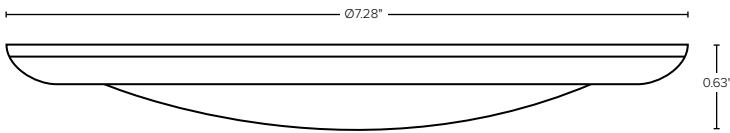

**Dimensions:**

**4" Disk — 10 Watts**

**6" Disk — 15 Watts**

**Install Guide:**

**Standard Installation**

**Additional Installation Option  
(ESL-DSK-6-ACCS-3)\***

\*ESL-DSK-6-ACCS-3 Option sold separately