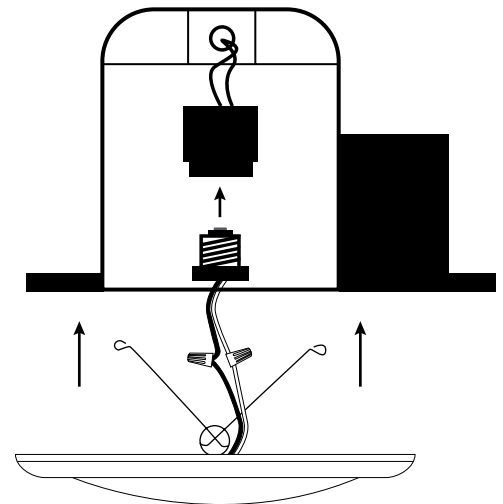

### FIELD INSTALLED ACCESSORIES

ESL-DSK-6-ACCS-3

Recessed Installation Accessories

**Catalog Data:**

ITEM#	WATTS	KELVIN	LUMENS	EFFICACY (lm/W)	CRI	ENERGY STAR LISTED
ESL-DSK-4-10W-327	10W	2700K	650	65	90+	✓
ESL-DSK-4-10W-330	10W	3000K	650	65	90+	✓
ESL-DSK-4-10W-340	10W	4000K	650	65	90+	✓
ESL-DSK-6-15W-327	15W	2700K	1,050	70	90+	✓
ESL-DSK-6-15W-330	15W	3000K	1,100	73	90+	✓
ESL-DSK-6-15W-340	15W	4000K	1,150	77	90+	✓

**Dimensions:**

**4" Disk — 10 Watts**

**6" Disk — 15 Watts**

**Install Guide:**

**Standard Installation**

**Additional Installation Option  
(ESL-DSK-6-ACCS-3)\***

\*ESL-DSK-6-ACCS-3 Option sold separately