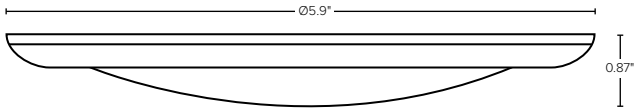

**Dimensions:**

**4" Disk — 10 Watts**

**6" Disk — 15 Watts**

**Install Guide:**

**Standard Installation**

**Additional Installation Option  
(ESL-DSK-6-ACCS-3)\***

\*ESL-DSK-6-ACCS-3 Option sold separately