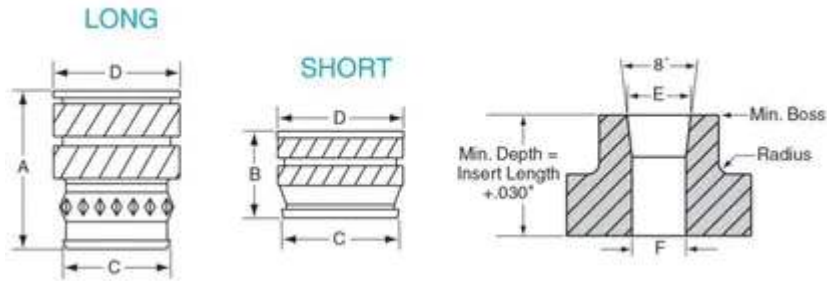

3118X562H

A	0.562 in
Boss Size	0.896 in
Brand	RAF
C	0.406 in
D	0.469 in
F	0.401 in
Finish	None
Length E	0.448 in
Material	Brass
Series	H
Thread Size	5/16-18

PRODUCT OPTIONS

Finish
None
Black Oxide (25)
Bright Dip (13)
Bright Tin over Copper Flash (14)
Cad Plate - Clear Chromate (2)
Cad Plate - Clear Chromate - Commercial