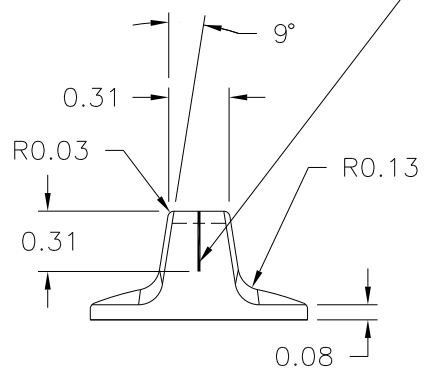

NO SCALE/ FOR REFERENCE

Ⓐ SPECIAL PACKING

PAD PRINTED INDICATOR LINE (0.020 WIDE) FILLED IN-BLACK.

MATERIAL: UREA FORMALDEHYDE (V32)  
COLOR: IVORY (MUP 32)

TOLERANCES: UNLESS OTHERWISE SPECIFIED	DO NOT SCALE DRAWING			
DECIMALS: X.XXX ± .005 X.XX ± .015	MM: X.XX ± 0.15MM X.X ± 0.4MM	A	ADDED NOTE	JAM 9/9/13
FRACTIONS ± 1/64	ANG. ± 1°	-	UPDATED/HAD TOOLBOX	ST 5/30/01
CHANGES				