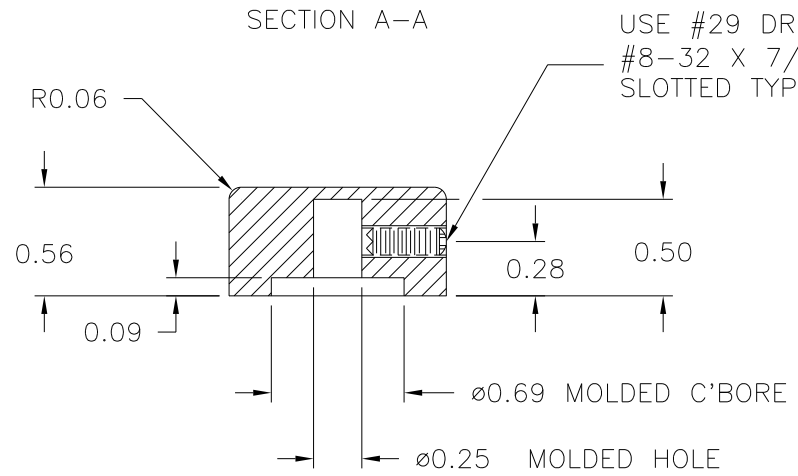

NO SCALE/ FOR REFERENCE

Ⓐ SPECIAL PACKING

PAD PRINTED INDICATOR LINE (0.020 WIDE) FILLED IN-BLACK.

MATERIAL: UREA FORMALDEHYDE (V32)  
COLOR: IVORY (MUP 32)

TOLERANCES: UNLESS OTHERWISE SPECIFIED	DO NOT SCALE DRAWING			
DECIMALS: X.XXX ± .005 X.XX ± .015	MM: X.XX ± 0.15MM X.X ± 0.4MM	A	ADDED NOTE	JAM 9/9/13
FRACTIONS ± 1/64	ANG. ± 1°	-	UPDATED/HAD TOOLBOX	ST 5/30/01
CHANGES				