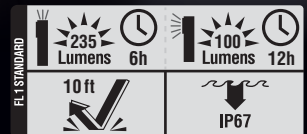

Cat. No.	UPC 0-92644+	Description
56026	56026-2	Inspection Penlight with Laser Pointer
56028	56028-6	Flashlight with Worklight

KLEIN TOOLS
EST. 1857
For Professionals... Since 1857™

See our complete line of **Lights**
www.kleintools.com