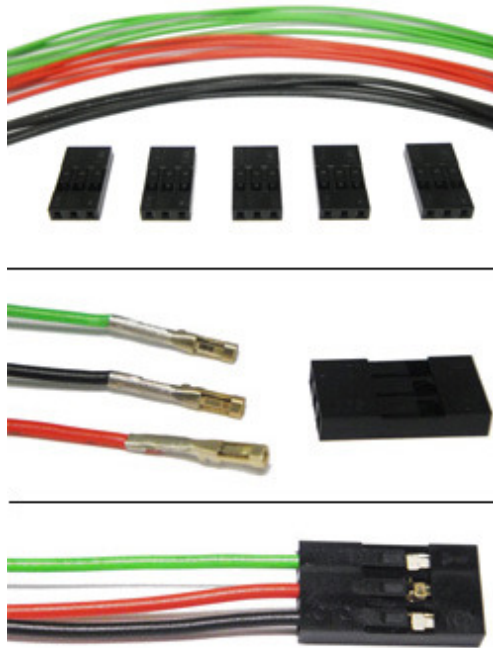

920-0079-01 - Qty. 4 three prong female to female cable harness with six 12" cables

920-0080-01 - Qty. 10 three prong female to female cable harness with fifteen 12" cables

920-0079-01 Qty. 4 three prong female to female cable harness with six 12" cables

920-0080-01 Qty. 10 three prong female to female cable harness with fifteen 12" cables

Perfect for jumping power, ground and signal

Schmartboardlez
Wire Jumper Family

Schmartboard, Inc.
37423 Fremont Blvd.
Fremont, CA 94536