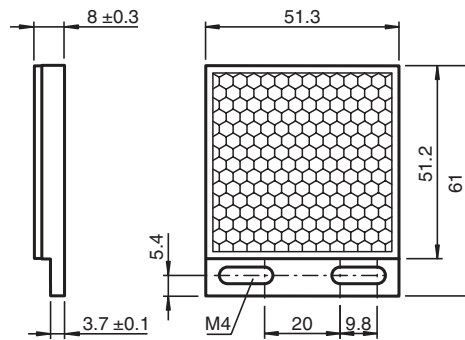

Reflector REF-H50

- Mounting holes for simple installation

Reflector, rectangular 51 mm x 61 mm, mounting holes, fixing strap

Dimensions

Technical Data

General specifications	
Construction type	rectangular
Ambient conditions	
Ambient temperature	-30 ... 60 °C (-22 ... 140 °F)
Mechanical specifications	
Material	PMMA/ABS
Dimensions	51 mm x 61 mm x 8 mm
Mounting	mounting holes