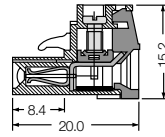

## Socket blocks BL 5.00/180

## Socket blocks BLZ 5.00/180

## Socket blocks BLZ 5.00/180B

Technical data	VDE	UL	CSA
<b>Rated voltage (V)</b>	250*	300	300
<b>Rated current (A)</b>	8	10	15
<b>Wire size (mm<sup>2</sup>/AWG)</b>	1.5	22...12	26...14

\*Pollution severity 3 / Overvoltage category III

Additional technical data see page 218

Technical data	VDE	UL	CSA
<b>Rated voltage (V)</b>	250*	300	300
<b>Rated current (A)</b>	12	15	15
<b>Wire size (mm<sup>2</sup>/AWG)</b>	2.5	22...12	26...12

\*Pollution severity 3 / Overvoltage category III