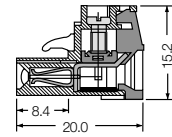

## Socket blocks BL 5.00/180

## Socket blocks BLZ 5.00/180

## Socket blocks BLZ 5.00/180B

Technical data	VDE	UL	CSA
<b>Rated voltage (V)</b>	250*	300	300
<b>Rated current (A)</b>	8	10	15
<b>Wire size (mm<sup>2</sup>/AWG)</b>	1.5	22...12	26...14

\*Pollution severity 3 / Overvoltage category III

Additional technical data see page 218

Technical data	VDE	UL	CSA
<b>Rated voltage (V)</b>	250*	300	300
<b>Rated current (A)</b>	12	15	15
<b>Wire size (mm<sup>2</sup>/AWG)</b>	2.5	22...12	26...12

\*Pollution severity 3 / Overvoltage category III